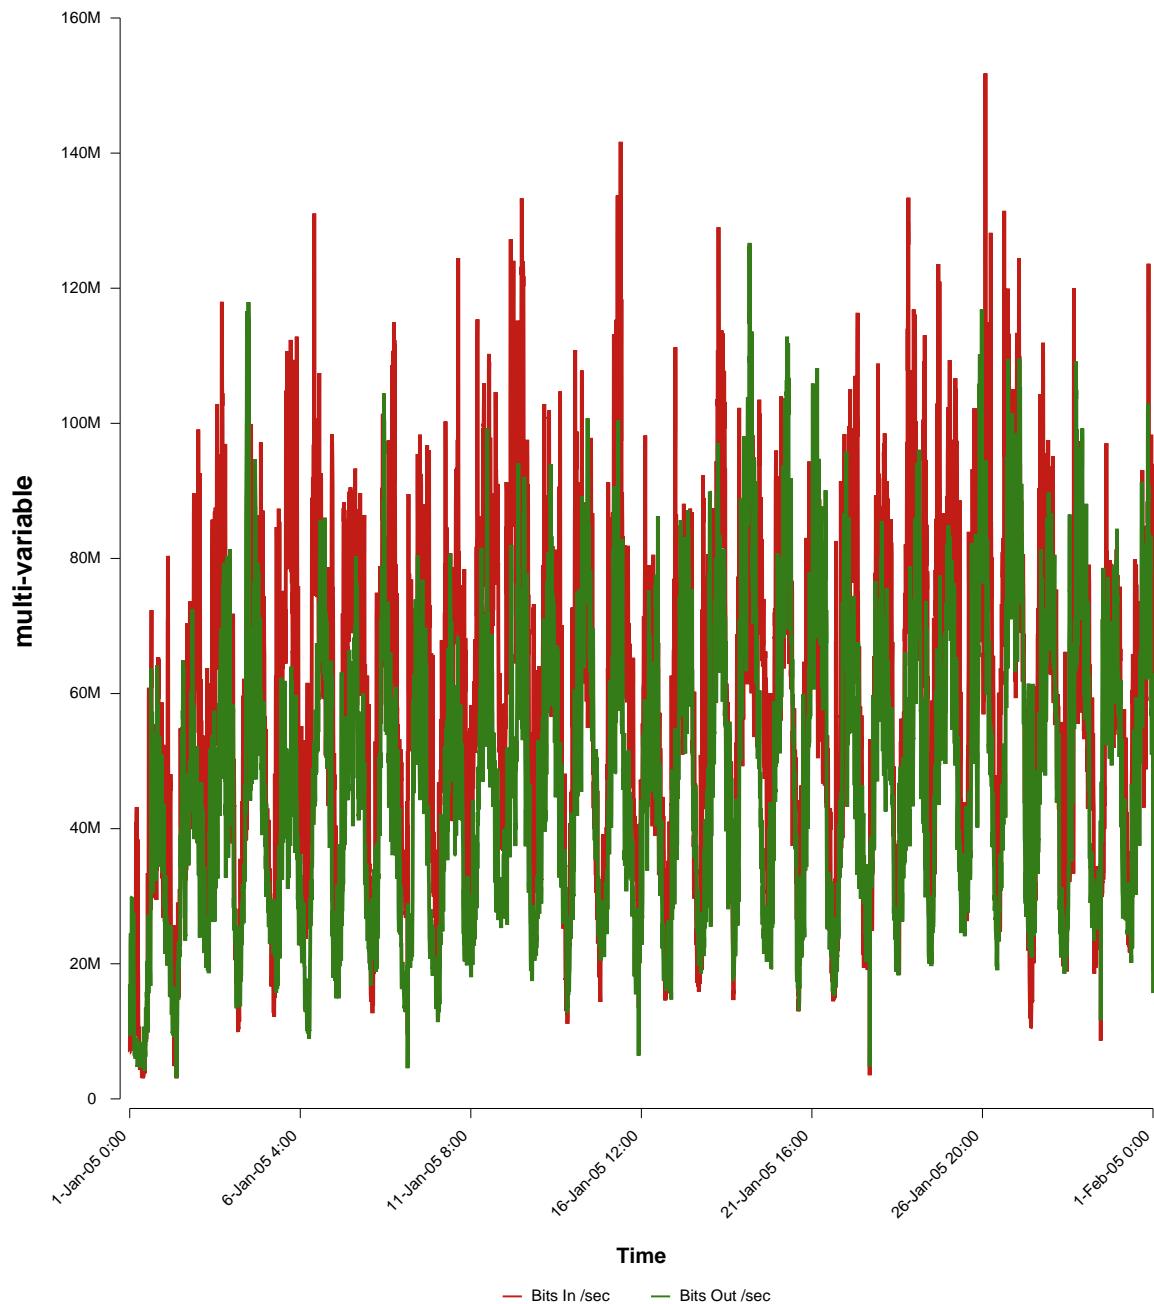

eHealth Trend Report

Divide by Time

SUNET-A-RONNEBY-BTH

From: 2005/01/01 00:00
To: 2005/01/31 23:59

Created: 2005/02/02 05:10:06