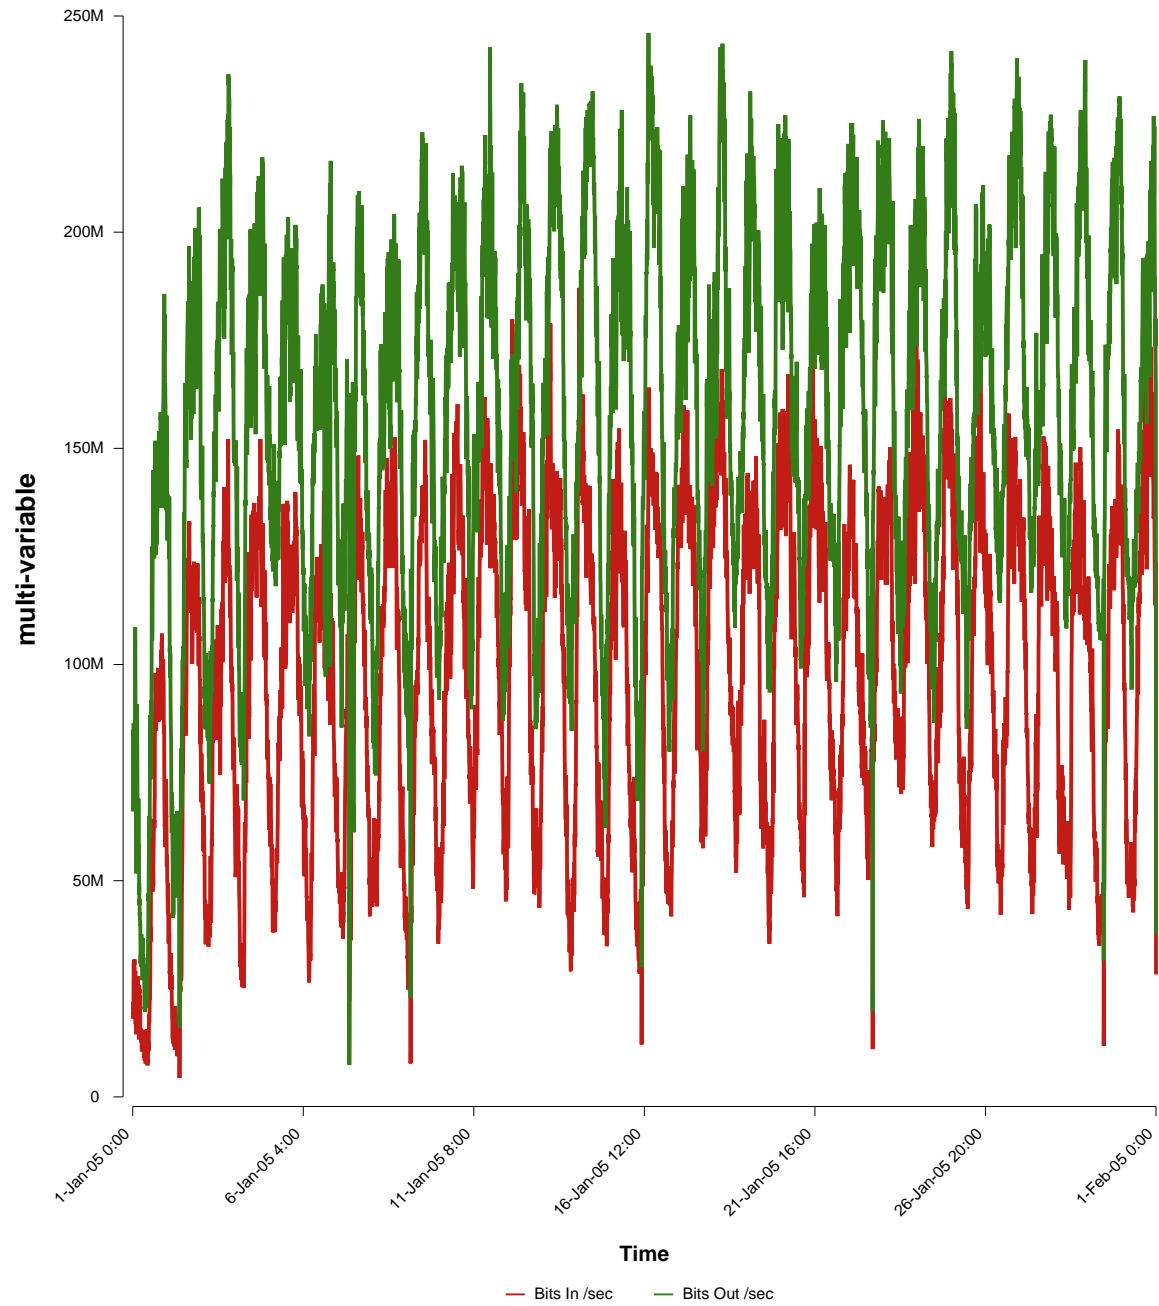

eHealth Trend Report

Divide by Time

SUNET-A-OREBRO-ORU

From: 2005/01/01 00:00
To: 2005/01/31 23:59

Created: 2005/02/02 05:00:07