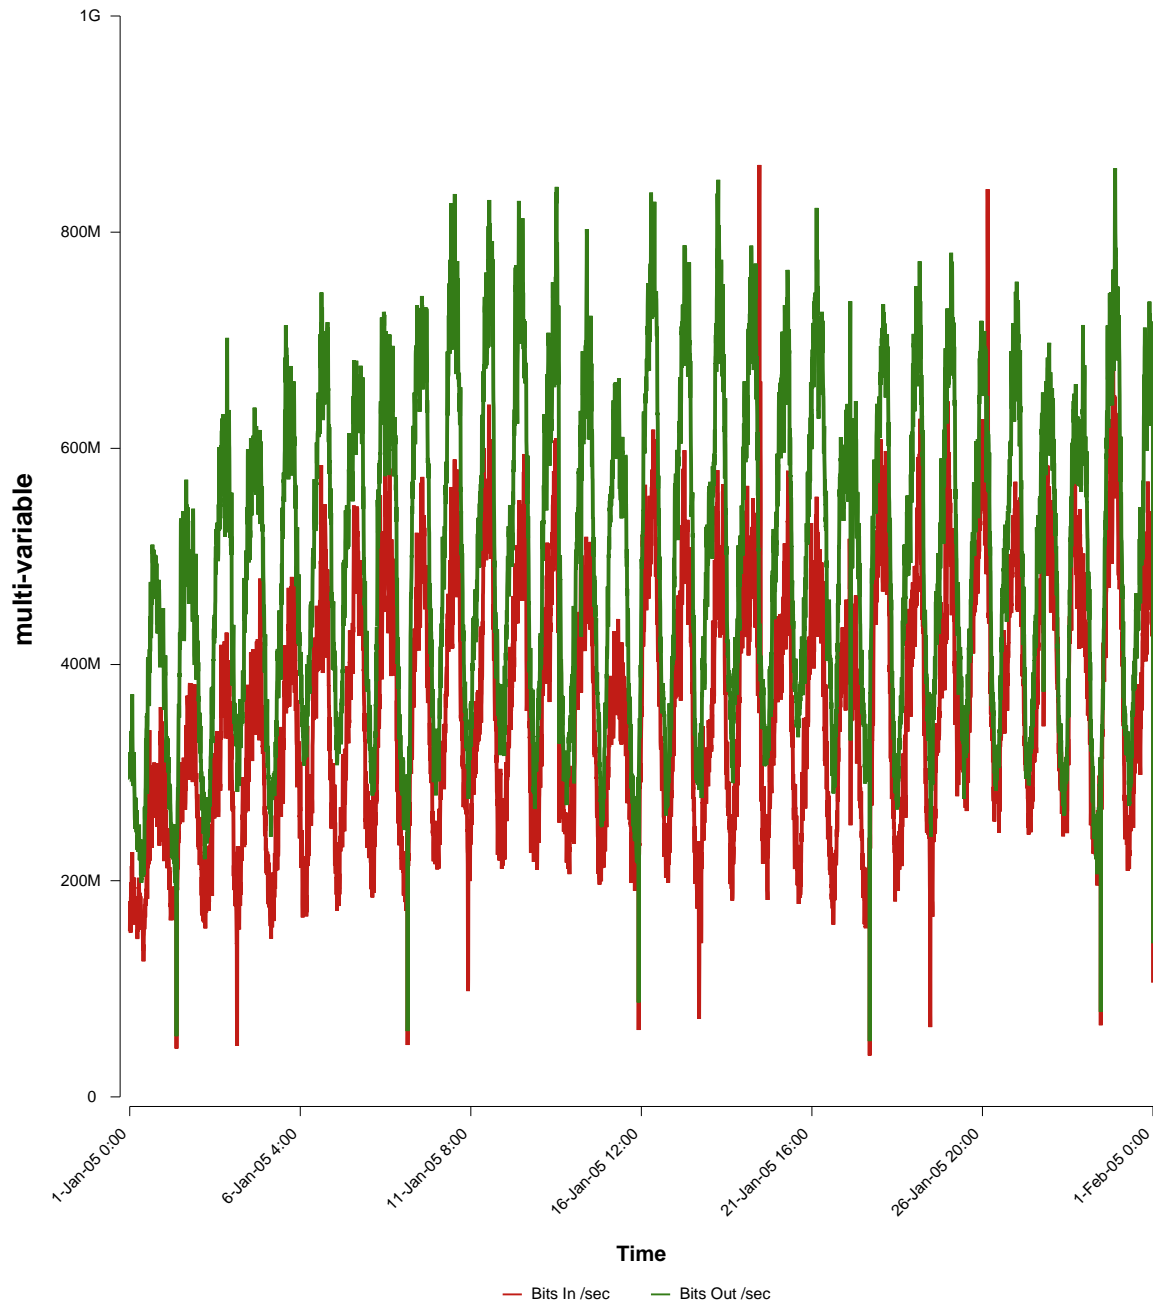

eHealth Trend Report

Divide by Time

SUNET-A-LULEA-LTU

From: 2005/01/01 00:00
To: 2005/01/31 23:59

Created: 2005/02/02 04:45:06