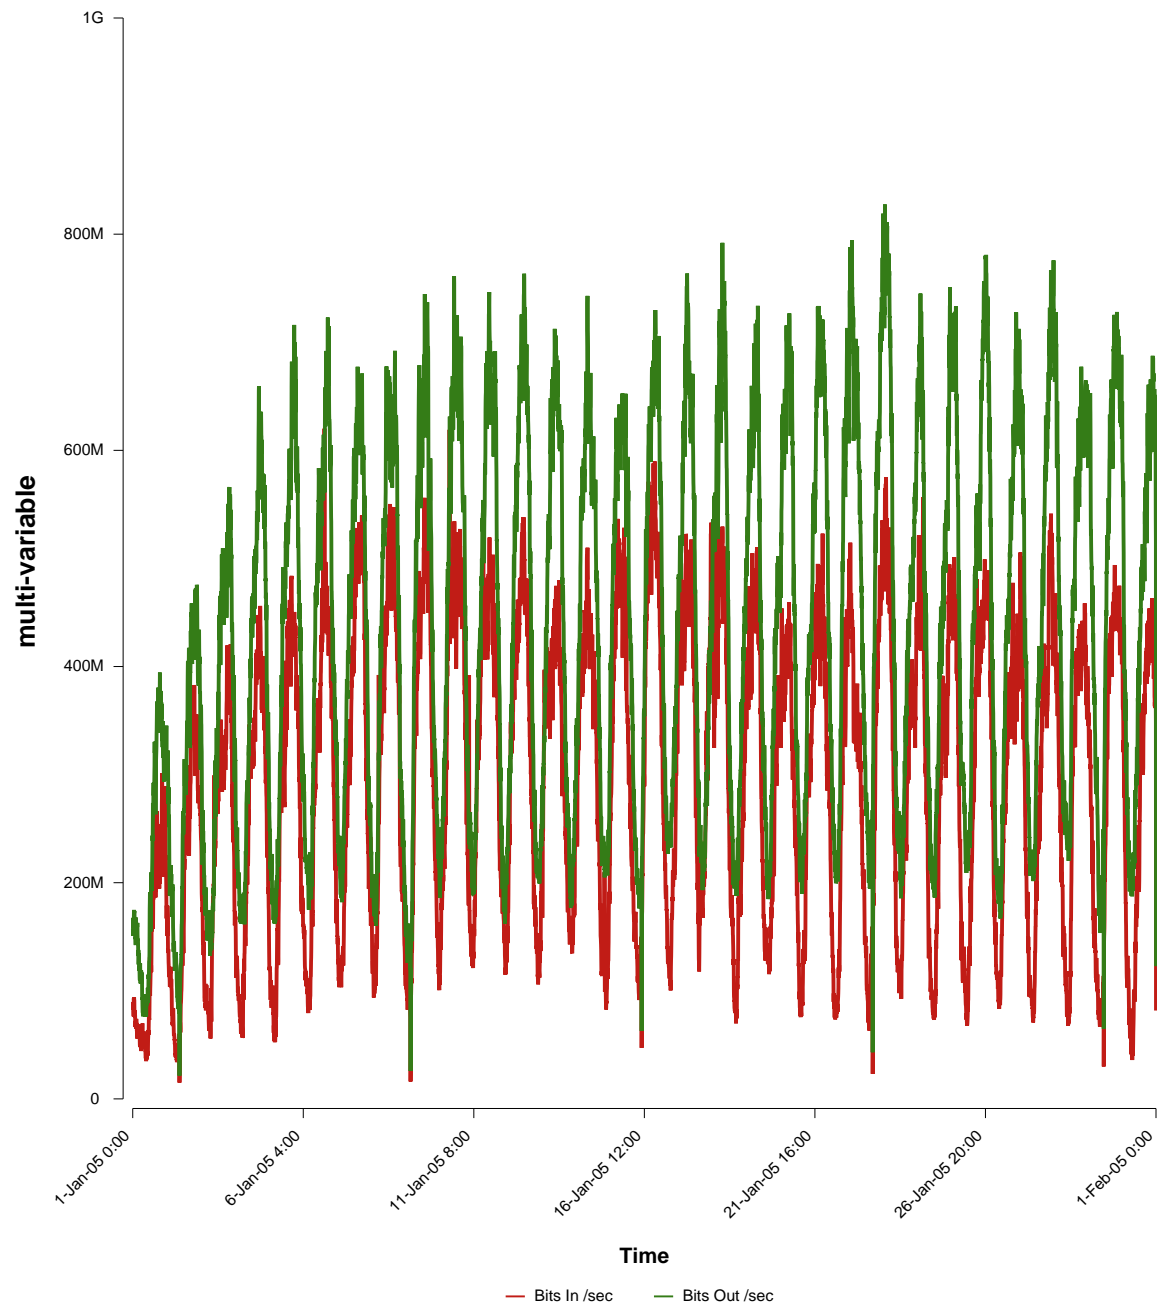

eHealth Trend Report

Divide by Time

SUNET-A-LINKOPING-LIU

From: 2005/01/01 00:00
To: 2005/01/31 23:59

Created: 2005/02/02 04:30:05