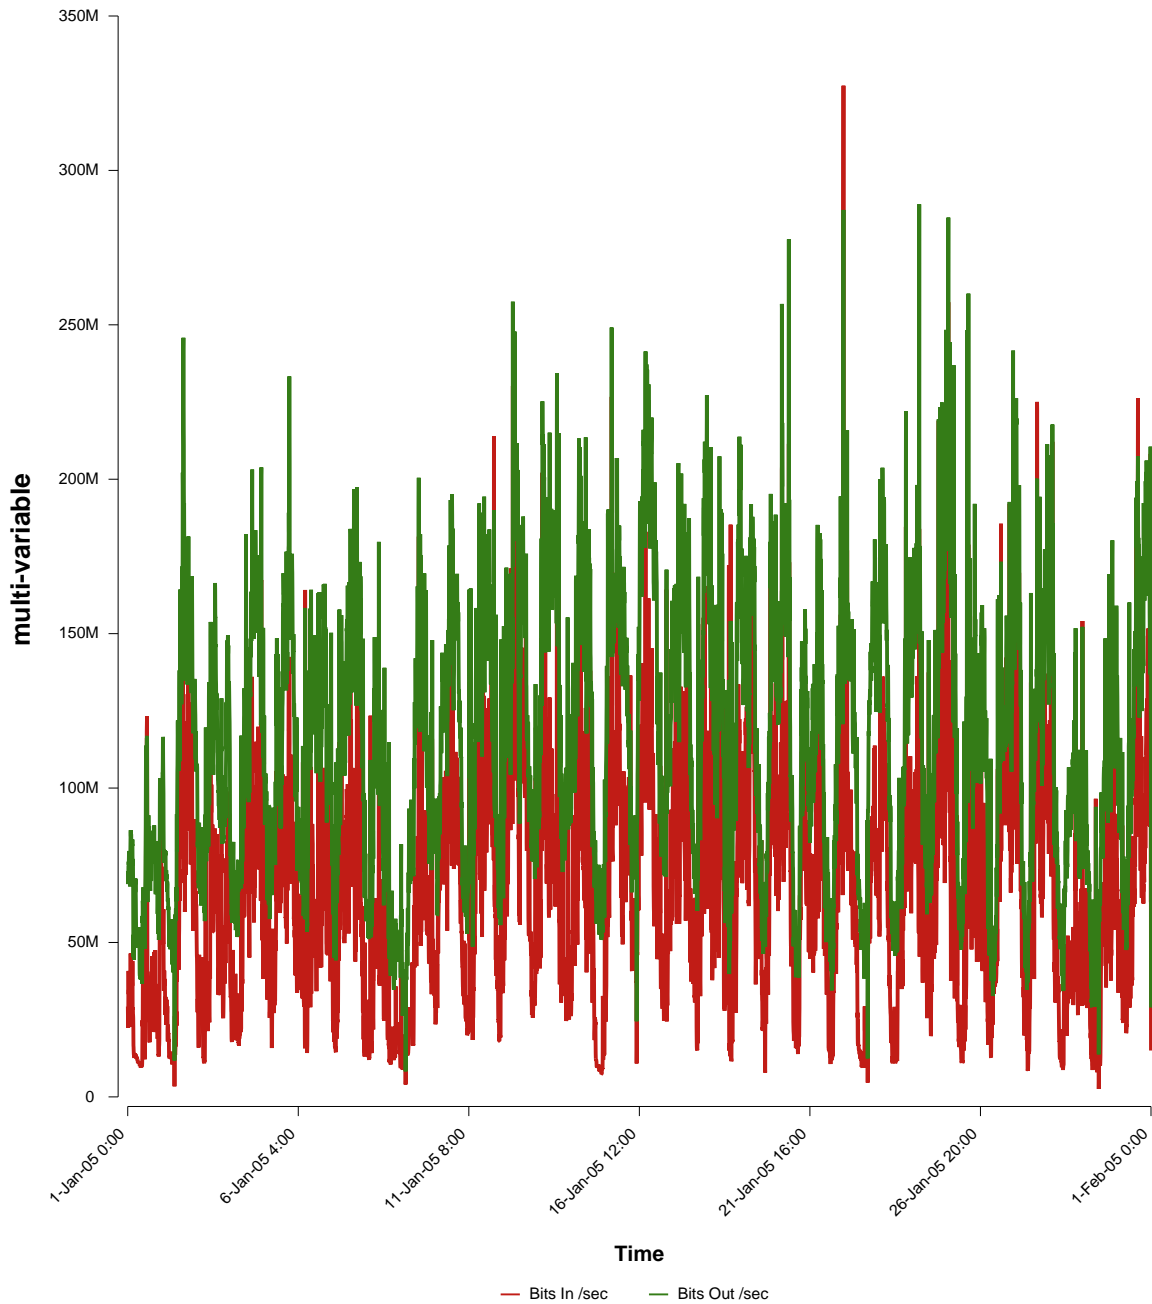

# eHealth Trend Report

Divide by Time

## SUNET-A-KRISTIANSTAD-HKR

From: 2005/01/01 00:00  
To: 2005/01/31 23:59

Created: 2005/02/02 04:20:10