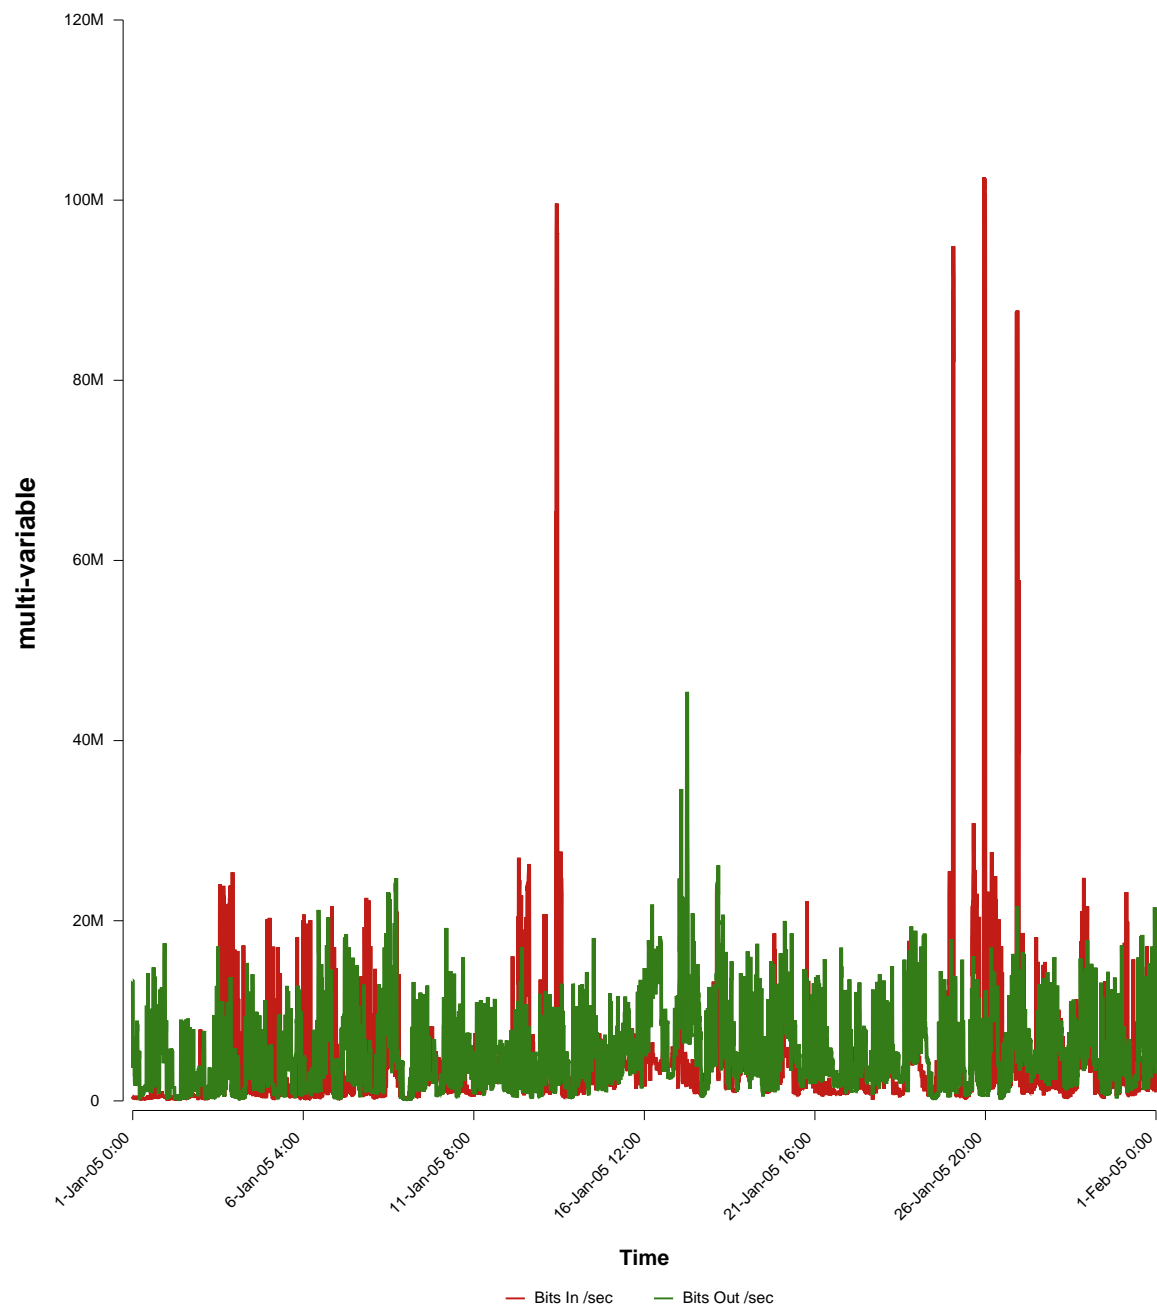

eHealth Trend Report

Divide by Time

SUNET-A-KIRUNA-IRF

From: 2005/01/01 00:00
To: 2005/01/31 23:59

Created: 2005/02/02 04:10:05