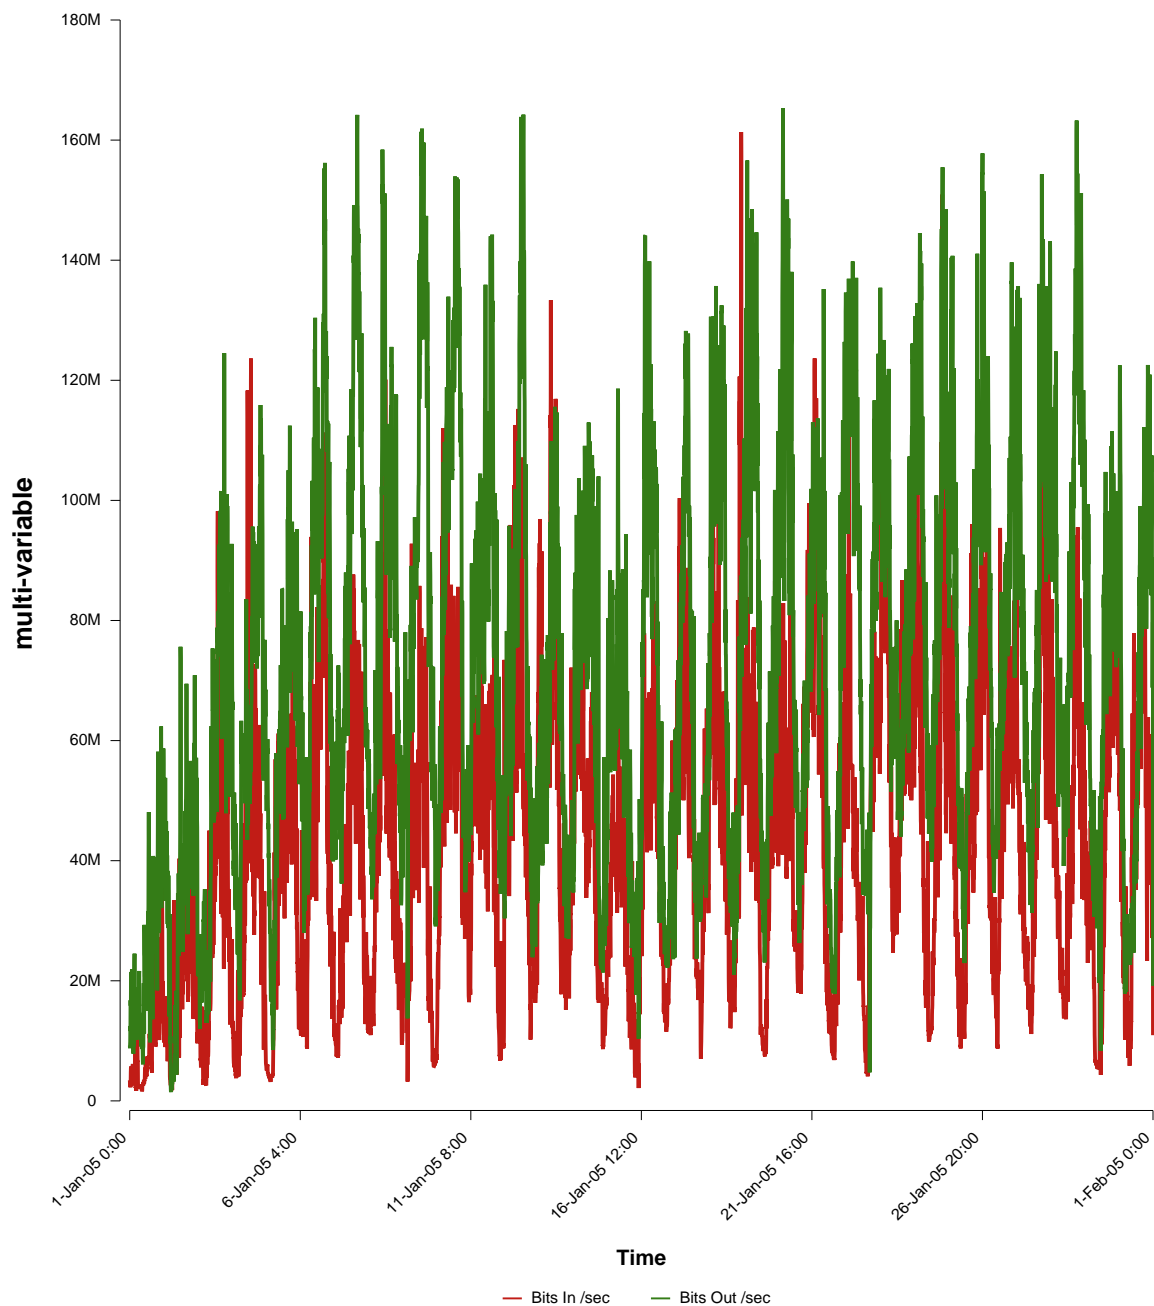

eHealth Trend Report

Divide by Time

SUNET-A-KARLSTAD-KAU

From: 2005/01/01 00:00
To: 2005/01/31 23:59

Created: 2005/02/02 04:00:05