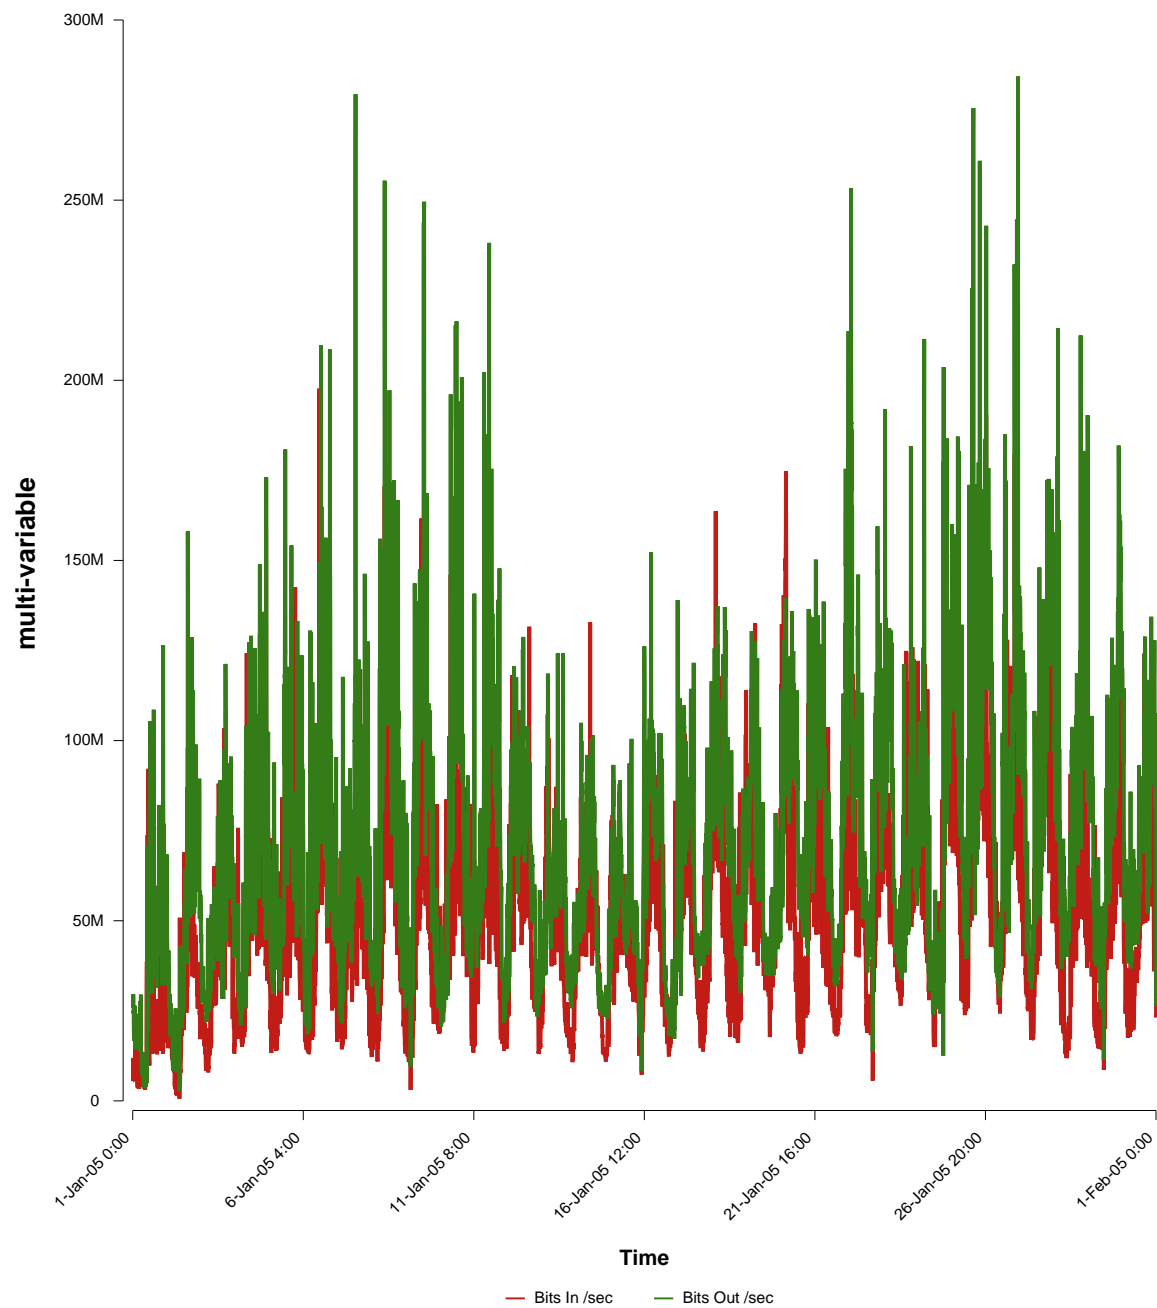

eHealth Trend Report

Divide by Time

SUNET-A-JONKOPING-HJ

From: 2005/01/01 00:00
To: 2005/01/31 23:59

Created: 2005/02/02 03:40:10