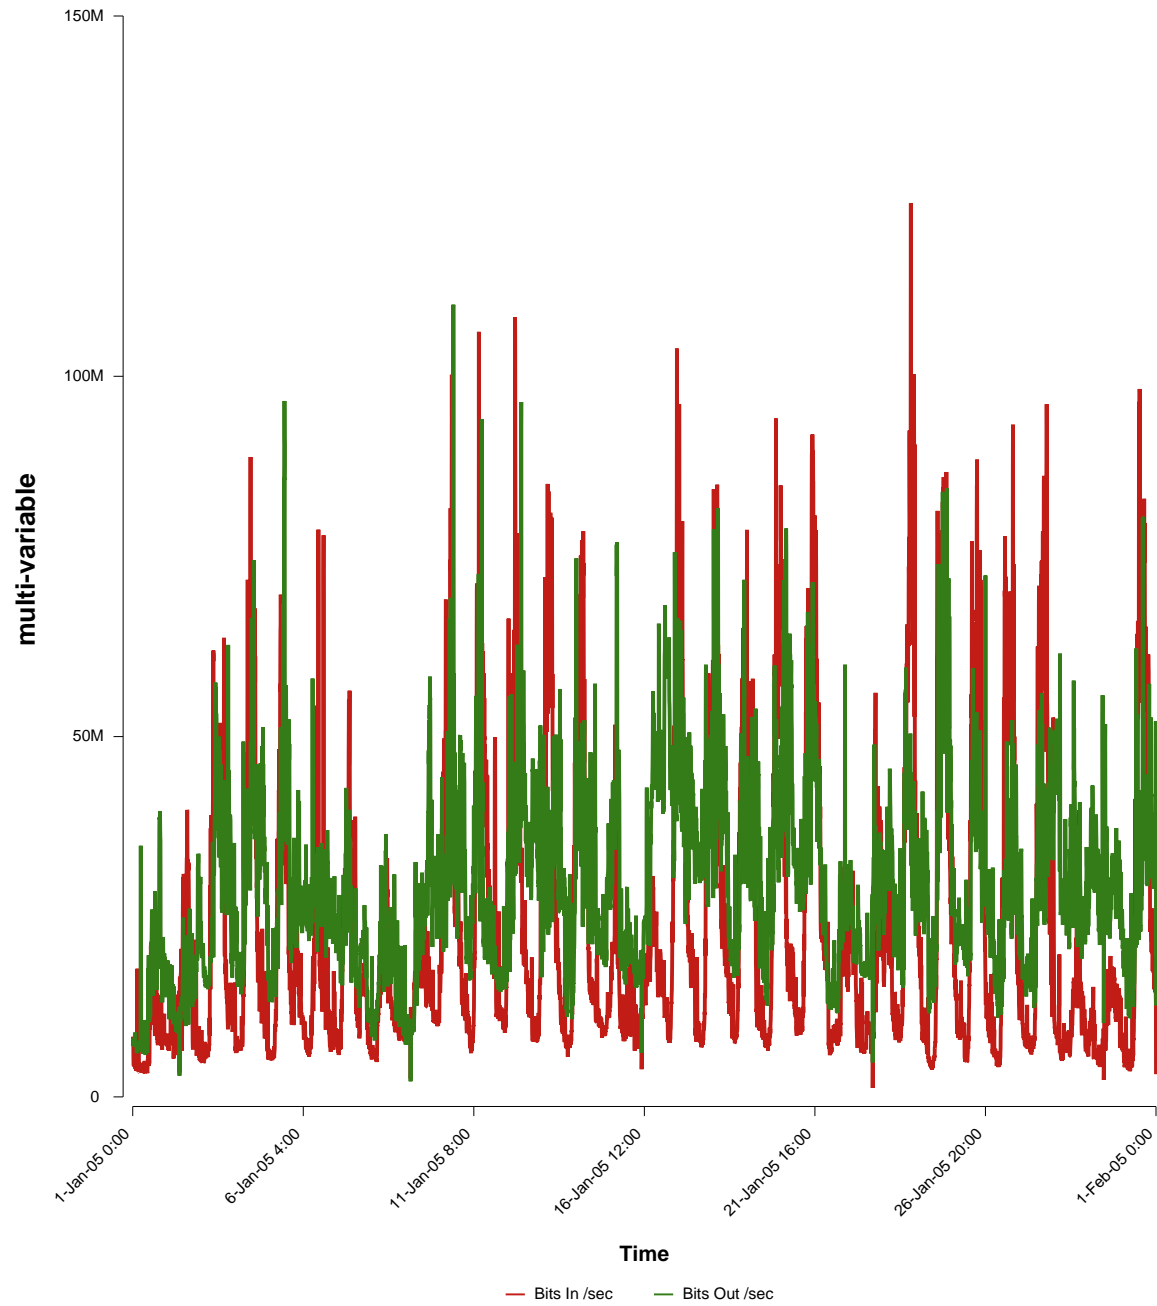

eHealth Trend Report

Divide by Time

SUNET-A-GBG-GU

From: 2005/01/01 00:00
To: 2005/01/31 23:59

Created: 2005/02/02 03:40:09