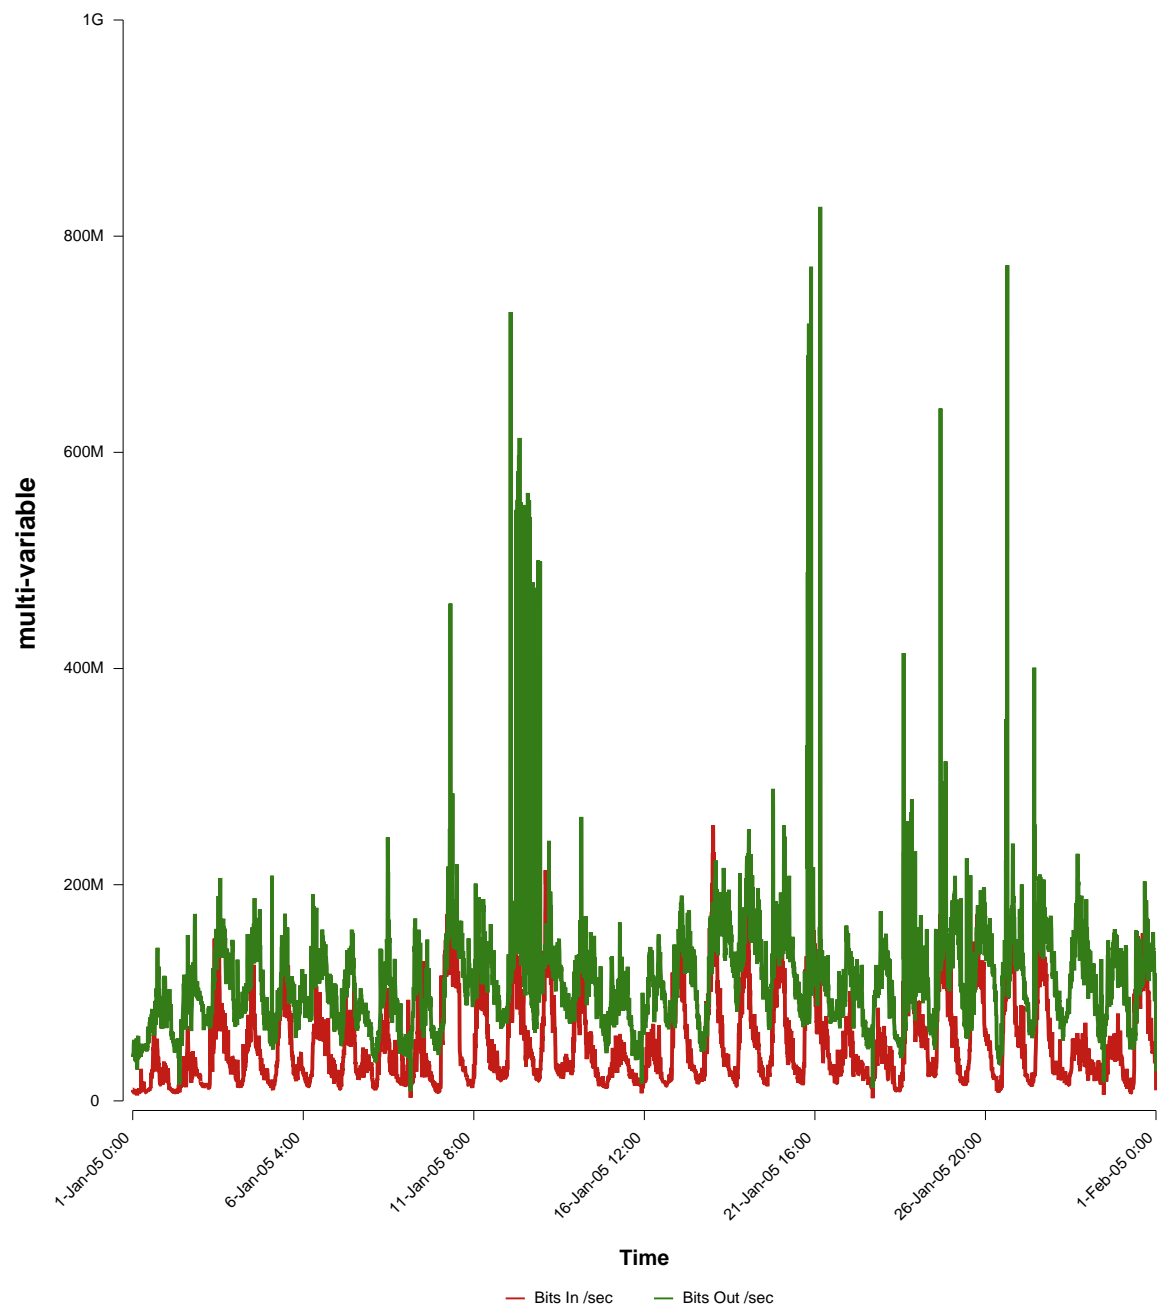

# eHealth Trend Report

Divide by Time

## SUNET-A-GBG-CHALMERS

From: 2005/01/01 00:00  
To: 2005/01/31 23:59

Created: 2005/02/02 03:30:06