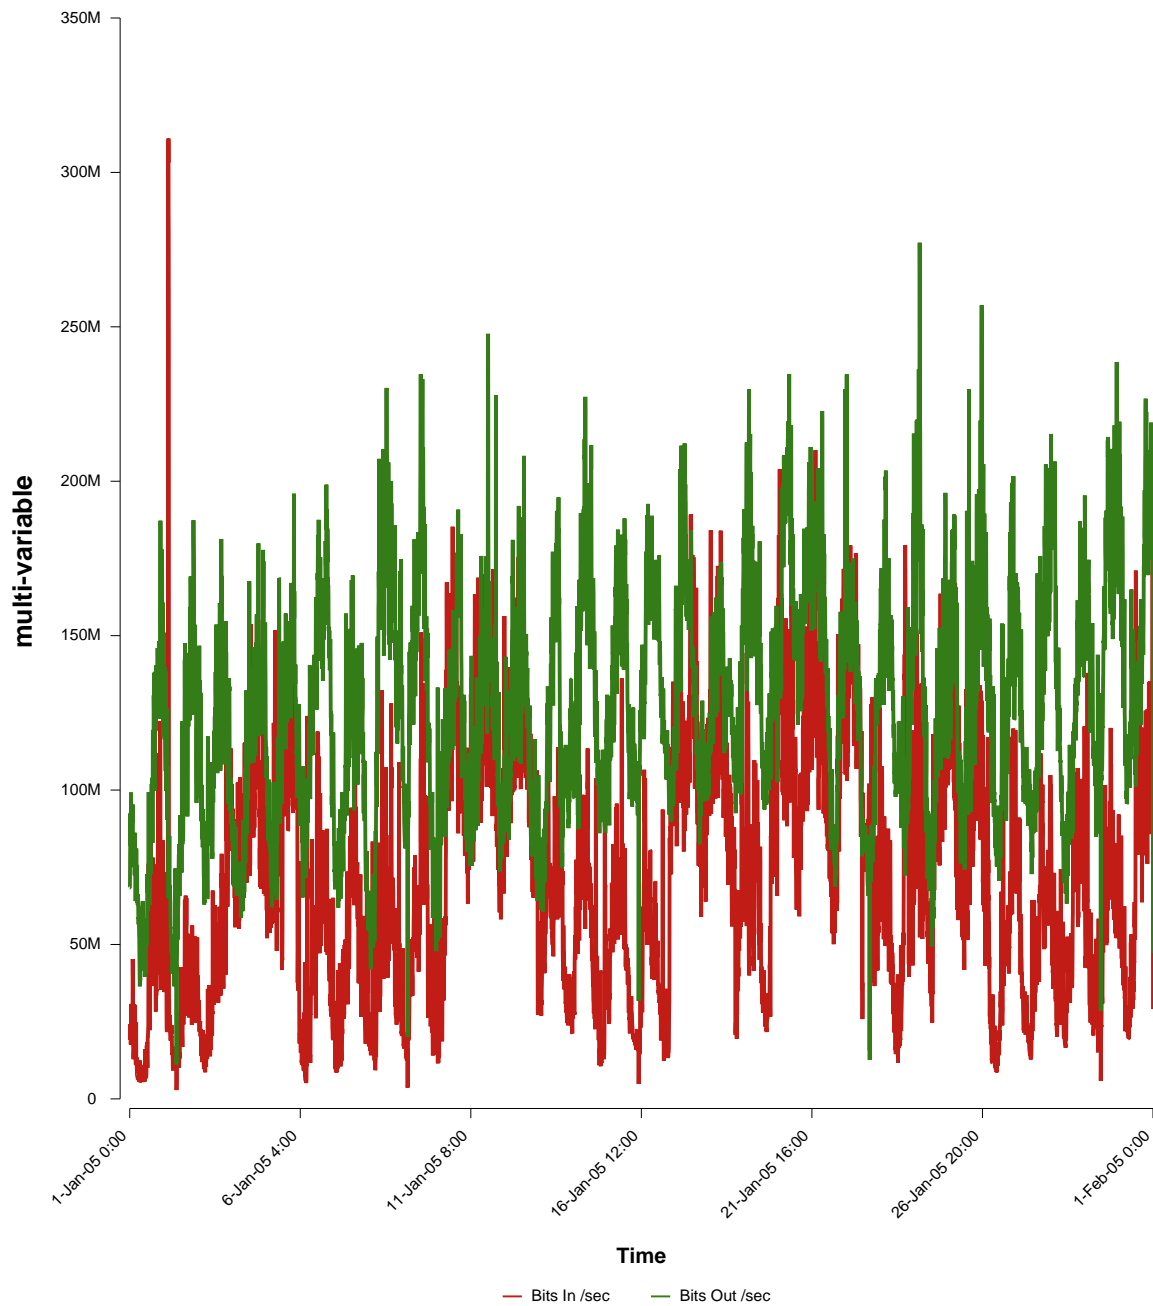

eHealth Trend Report

Divide by Time

SUNET-A-BORLANGE-DU

From: 2005/01/01 00:00
To: 2005/01/31 23:59

Created: 2005/02/02 03:10:04