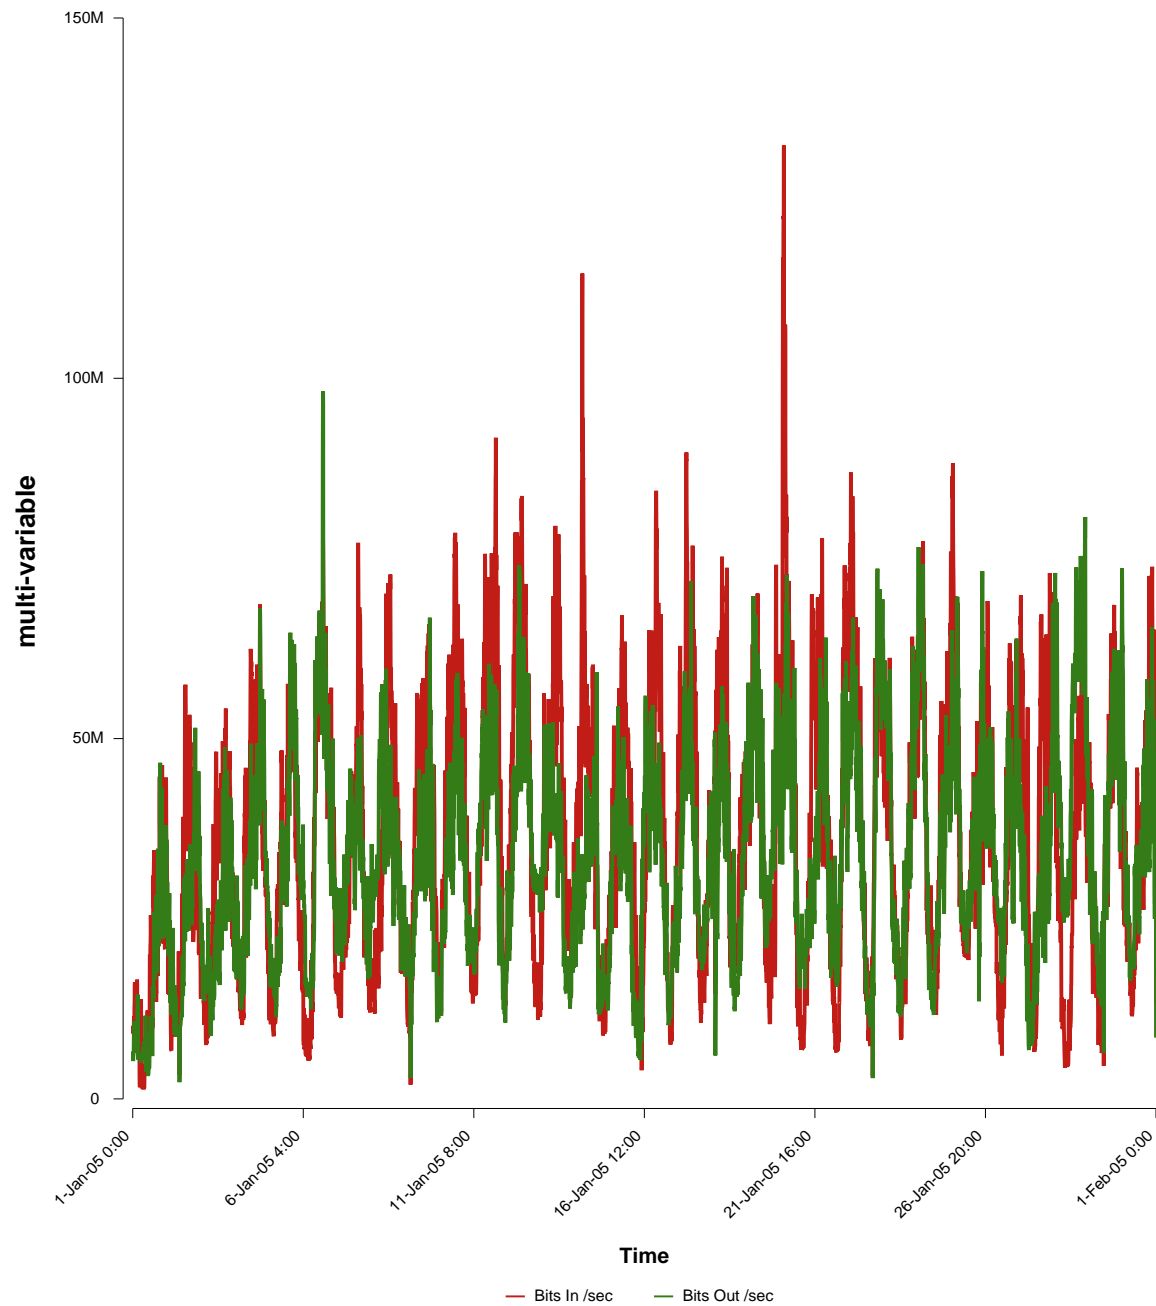

# eHealth Trend Report

Divide by Time

## SUNET-A-BORAS-HB

From: 2005/01/01 00:00  
To: 2005/01/31 23:59

Created: 2005/02/02 03:05:03