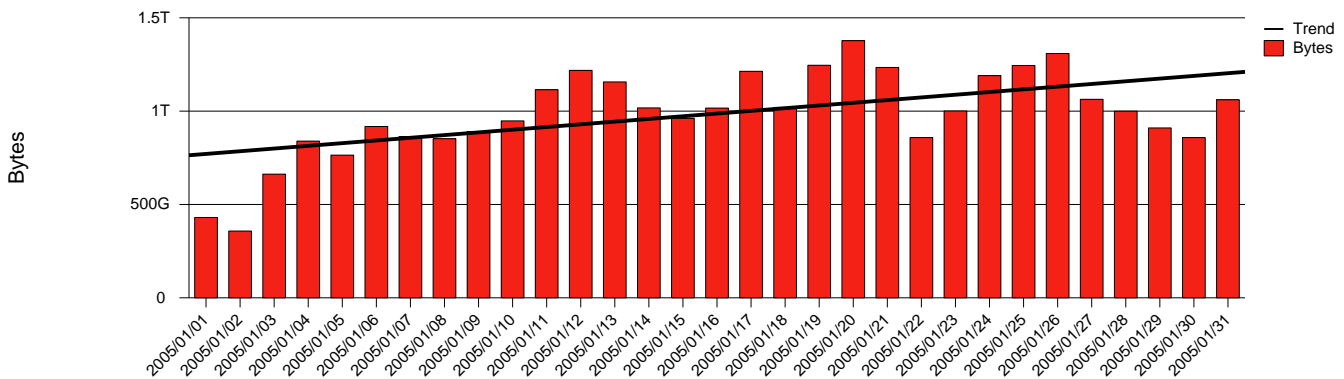

Visby, HGO - Monthly Health Report

LAN/WAN

Report for 2005/01/31

Total Network Volume by Month

Total Network Volume by Week

Total Network Volume by Day

Situations to Watch

Rank	Element Name	Variable	Threshold Value	Monthly Average		Days to (from) Threshold
				Actual	Predicted	
1	hgo1-POS(In)	Errors (% Frames)	5.000	0.000	0.000	Increasing
2	hgo1-POS(In)	Volume (Bandwidth %)	80.000	1.418	1.107	Decreasing
3	hgo1-POS(Out)	Volume (Bandwidth %)	80.000	2.258	1.645	Decreasing
4	hgo2-POS(In)	Errors (% Frames)	5.000	0.000	0.020	Decreasing