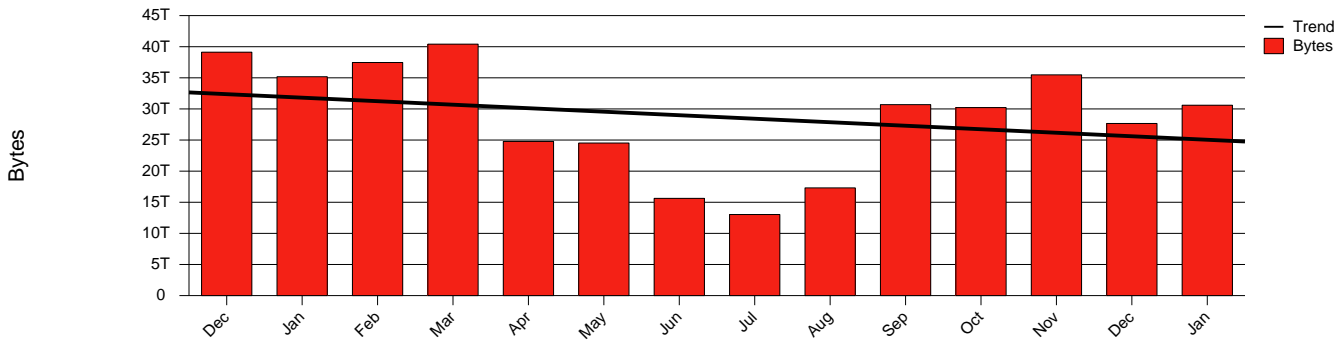

Visby, HGO - Monthly Health Report

LAN/WAN

Report for 2005/01/31

Total Network Volume by Month

Total Network Volume by Week

Total Network Volume by Day

Situations to Watch

Rank	Element Name	Variable	Threshold Value	Monthly Average		Days to (from) Threshold
				Actual	Predicted	
1	hgo1-POS(In)	Errors (% Frames)	5.000	0.000	0.000	Increasing
2	hgo1-POS(In)	Volume (Bandwidth %)	80.000	1.418	1.107	Decreasing
3	hgo1-POS(Out)	Volume (Bandwidth %)	80.000	2.258	1.645	Decreasing
4	hgo2-POS(In)	Errors (% Frames)	5.000	0.000	0.020	Decreasing