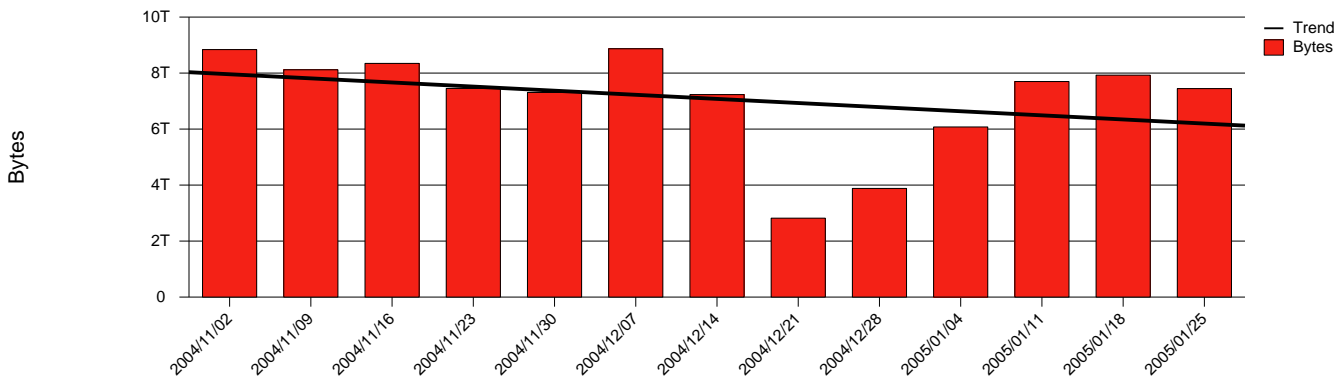

Visby, HGO - Monthly Health Report

LAN/WAN

Report for 2005/01/31

Total Network Volume by Month

Total Network Volume by Week

Total Network Volume by Day

Situations to Watch

Rank	Element Name	Variable	Threshold Value	Monthly Average		Days to (from) Threshold
				Actual	Predicted	
1	hgo1-POS(In)	Errors (% Frames)	5.000	0.000	0.000	Increasing
2	hgo1-POS(In)	Volume (Bandwidth %)	80.000	1.418	1.107	Decreasing
3	hgo1-POS(Out)	Volume (Bandwidth %)	80.000	2.258	1.645	Decreasing
4	hgo2-POS(In)	Errors (% Frames)	5.000	0.000	0.020	Decreasing