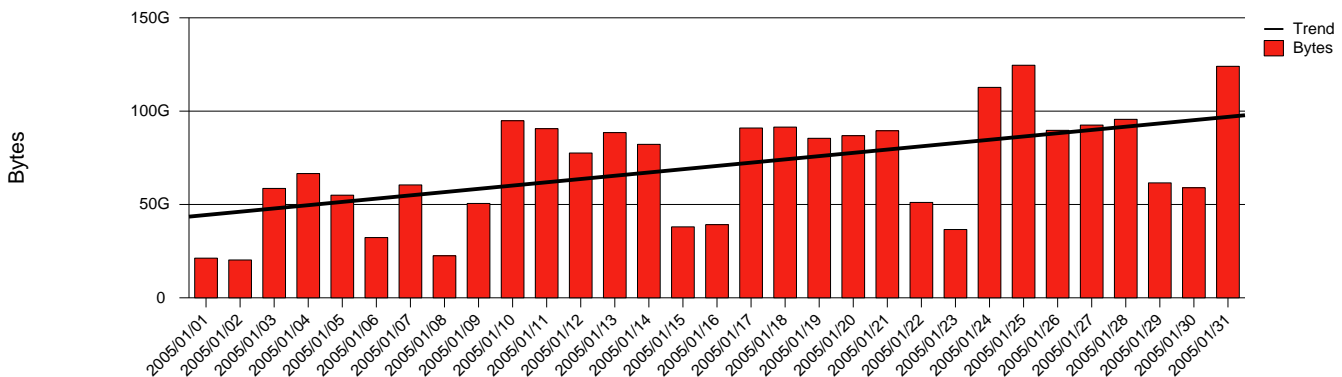

# Uppsala, SLU - Monthly Health Report

LAN/WAN

Report for 2005/01/31

Total Network Volume by Month

Total Network Volume by Week

Total Network Volume by Day

Situations to Watch

Rank	Element Name	Variable	Threshold Value	Monthly Average		Days to (from) Threshold
				Actual	Predicted	
1	slu2-SRP(In)	Errors (% Frames)	5.000	0.000	0.003	Increasing
2	slu1-SRP(In)	Volume (Bandwidth %)	80.000	0.156	0.157	Increasing
3	slu1-SRP(Out)	Volume (Bandwidth %)	80.000	0.030	0.024	Increasing
4	slu2-SRP(In)	Volume (Bandwidth %)	80.000	0.004	0.004	Increasing
5	slu1-SRP(In)	Errors (% Frames)	5.000	0.000	0.000	Increasing
6	slu2-SRP(Out)	Volume (Bandwidth %)	80.000	0.073	0.073	Decreasing