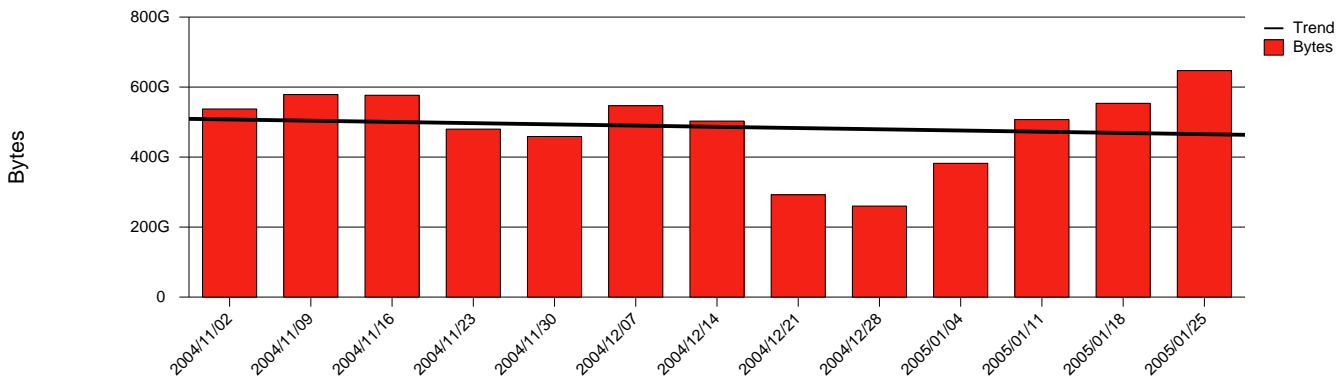

# Uppsala, SLU - Monthly Health Report

LAN/WAN

Report for 2005/01/31

Total Network Volume by Month

Total Network Volume by Week

Total Network Volume by Day

Situations to Watch

Rank	Element Name	Variable	Threshold Value	Monthly Average		Days to (from) Threshold
				Actual	Predicted	
1	slu2-SRP(In)	Errors (% Frames)	5.000	0.000	0.003	Increasing
2	slu1-SRP(In)	Volume (Bandwidth %)	80.000	0.156	0.157	Increasing
3	slu1-SRP(Out)	Volume (Bandwidth %)	80.000	0.030	0.024	Increasing
4	slu2-SRP(In)	Volume (Bandwidth %)	80.000	0.004	0.004	Increasing
5	slu1-SRP(In)	Errors (% Frames)	5.000	0.000	0.000	Increasing
6	slu2-SRP(Out)	Volume (Bandwidth %)	80.000	0.073	0.073	Decreasing