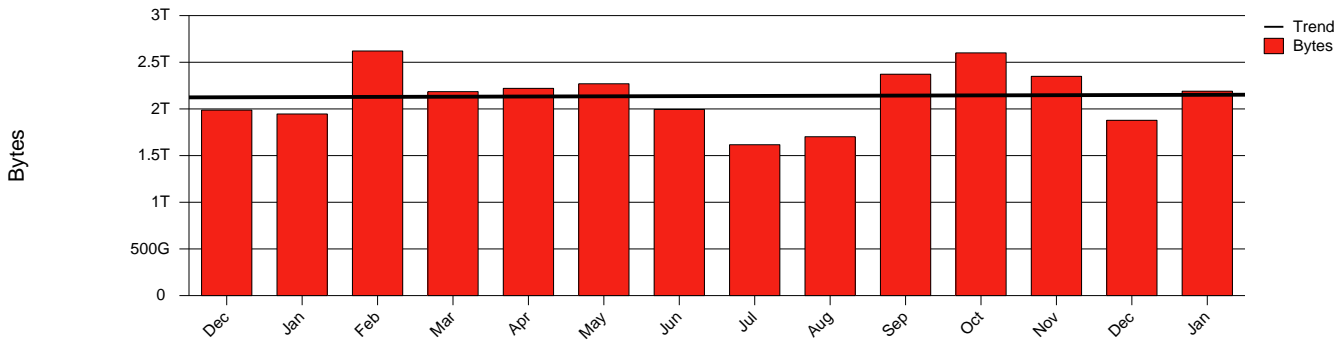

# Uppsala, SLU - Monthly Health Report

LAN/WAN

Report for 2005/01/31

Total Network Volume by Month

Total Network Volume by Week

Total Network Volume by Day

Situations to Watch

Rank	Element Name	Variable	Threshold Value	Monthly Average		Days to (from) Threshold
				Actual	Predicted	
1	slu2-SRP(In)	Errors (% Frames)	5.000	0.000	0.003	Increasing
2	slu1-SRP(In)	Volume (Bandwidth %)	80.000	0.156	0.157	Increasing
3	slu1-SRP(Out)	Volume (Bandwidth %)	80.000	0.030	0.024	Increasing
4	slu2-SRP(In)	Volume (Bandwidth %)	80.000	0.004	0.004	Increasing
5	slu1-SRP(In)	Errors (% Frames)	5.000	0.000	0.000	Increasing
6	slu2-SRP(Out)	Volume (Bandwidth %)	80.000	0.073	0.073	Decreasing