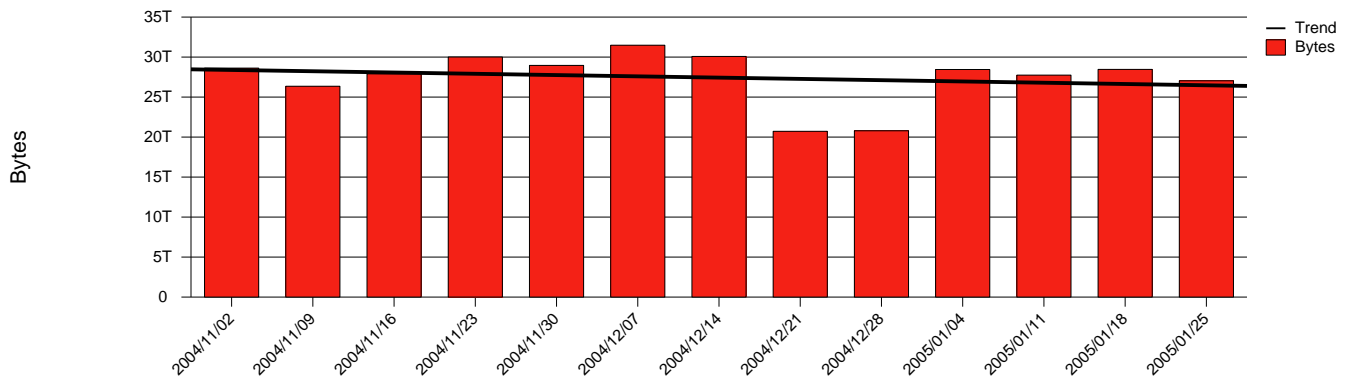

Umeå, UMU - Monthly Health Report

LAN/WAN

Report for 2005/01/31

Total Network Volume by Month

Total Network Volume by Week

Total Network Volume by Day

Situations to Watch

Rank	Element Name	Variable	Threshold Value	Monthly Average		Days to (from) Threshold
				Actual	Predicted	
1	umu1-SRP(Out)	Volume (Bandwidth %)	80.000	10.190	9.817	Increasing
2	umu1-SRP(In)	Volume (Bandwidth %)	80.000	4.292	4.263	Increasing
3	umu1-SRP(In)	Errors (% Frames)	5.000	0.001	0.000	Increasing
4	umu2-SRP(In)	Volume (Bandwidth %)	80.000	0.003	0.000	Decreasing
5	umu2-SRP(In)	Errors (% Frames)	5.000	0.037	0.000	Decreasing
6	umu2-SRP(Out)	Volume (Bandwidth %)	80.000	0.000	0.000	Decreasing