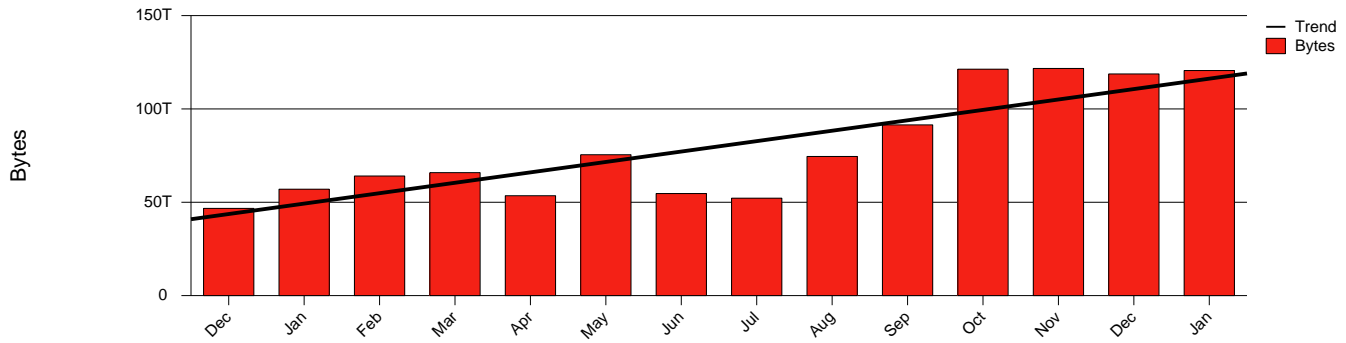

Umeå, UMU - Monthly Health Report

LAN/WAN

Report for 2005/01/31

Total Network Volume by Month

Total Network Volume by Week

Total Network Volume by Day

Situations to Watch

Rank	Element Name	Variable	Threshold Value	Monthly Average		Days to (from) Threshold
				Actual	Predicted	
1	umu1-SRP(Out)	Volume (Bandwidth %)	80.000	10.190	9.817	Increasing
2	umu1-SRP(In)	Volume (Bandwidth %)	80.000	4.292	4.263	Increasing
3	umu1-SRP(In)	Errors (% Frames)	5.000	0.001	0.000	Increasing
4	umu2-SRP(In)	Volume (Bandwidth %)	80.000	0.003	0.000	Decreasing
5	umu2-SRP(In)	Errors (% Frames)	5.000	0.037	0.000	Decreasing
6	umu2-SRP(Out)	Volume (Bandwidth %)	80.000	0.000	0.000	Decreasing