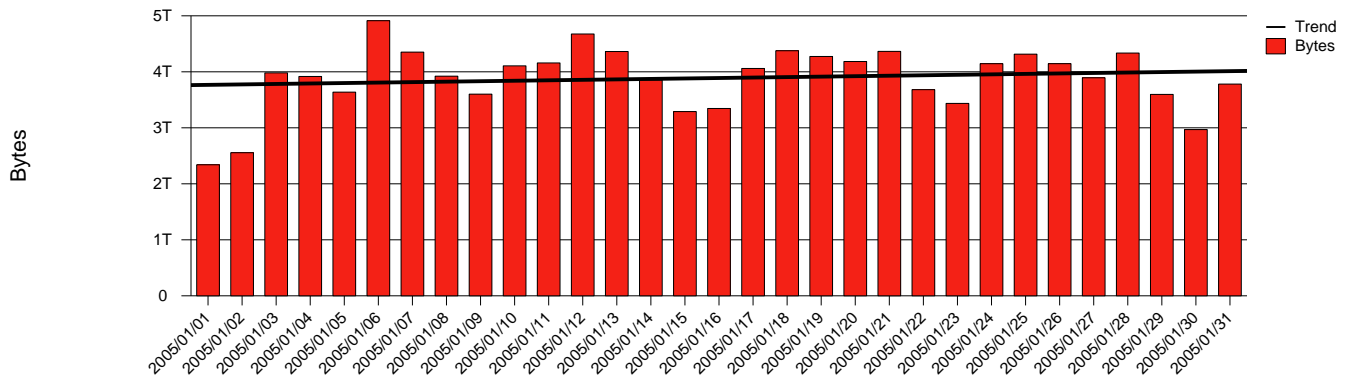

Umeå, UMU - Monthly Health Report

LAN/WAN

Report for 2005/01/31

Total Network Volume by Month

Total Network Volume by Week

Total Network Volume by Day

Situations to Watch

Rank	Element Name	Variable	Threshold Value	Monthly Average		Days to (from) Threshold
				Actual	Predicted	
1	umu1-SRP(Out)	Volume (Bandwidth %)	80.000	10.190	9.817	Increasing
2	umu1-SRP(In)	Volume (Bandwidth %)	80.000	4.292	4.263	Increasing
3	umu1-SRP(In)	Errors (% Frames)	5.000	0.001	0.000	Increasing
4	umu2-SRP(In)	Volume (Bandwidth %)	80.000	0.003	0.000	Decreasing
5	umu2-SRP(In)	Errors (% Frames)	5.000	0.037	0.000	Decreasing
6	umu2-SRP(Out)	Volume (Bandwidth %)	80.000	0.000	0.000	Decreasing