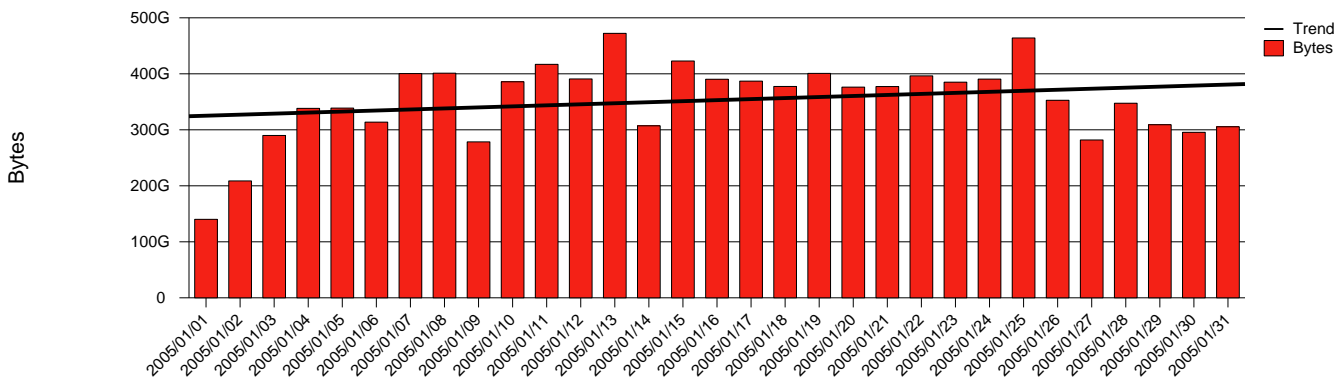

Trollhättan, HTU - Monthly Health Report

LAN/WAN

Report for 2005/01/31

Total Network Volume by Month

Total Network Volume by Week

Total Network Volume by Day

Situations to Watch

Rank	Element Name	Variable	Threshold	Monthly Average		Days to (from) Threshold
			Value	Actual	Predicted	
1	htu2-SRP(In)	Errors (% Frames)	5.000	0.000	0.109	Increasing
2	htu2-SRP(Out)	Volume (Bandwidth %)	80.000	0.266	0.301	Increasing
3	htu1-SRP(In)	Volume (Bandwidth %)	80.000	0.800	0.840	Increasing
4	htu1-SRP(Out)	Volume (Bandwidth %)	80.000	0.249	0.236	Increasing
5	htu1-SRP(In)	Errors (% Frames)	5.000	0.000	0.000	Increasing
6	htu2-SRP(In)	Volume (Bandwidth %)	80.000	0.000	0.000	Increasing