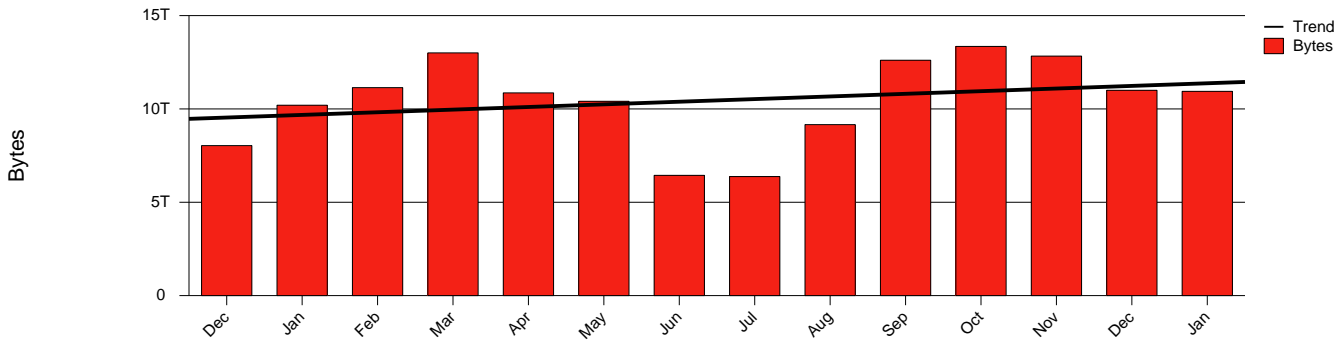

Trollhättan, HTU - Monthly Health Report

LAN/WAN

Report for 2005/01/31

Total Network Volume by Month

Total Network Volume by Week

Total Network Volume by Day

Situations to Watch

Rank	Element Name	Variable	Threshold	Monthly Average		Days to (from) Threshold
			Value	Actual	Predicted	
1	htu2-SRP(In)	Errors (% Frames)	5.000	0.000	0.109	Increasing
2	htu2-SRP(Out)	Volume (Bandwidth %)	80.000	0.266	0.301	Increasing
3	htu1-SRP(In)	Volume (Bandwidth %)	80.000	0.800	0.840	Increasing
4	htu1-SRP(Out)	Volume (Bandwidth %)	80.000	0.249	0.236	Increasing
5	htu1-SRP(In)	Errors (% Frames)	5.000	0.000	0.000	Increasing
6	htu2-SRP(In)	Volume (Bandwidth %)	80.000	0.000	0.000	Increasing