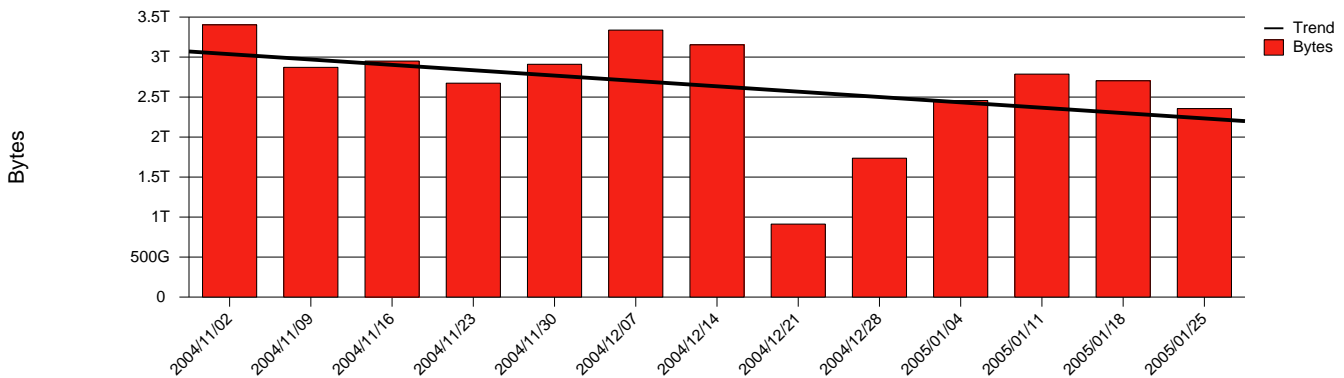

Trollhättan, HTU - Monthly Health Report

LAN/WAN

Report for 2005/01/31

Total Network Volume by Month

Total Network Volume by Week

Total Network Volume by Day

Situations to Watch

Rank	Element Name	Variable	Threshold	Monthly Average		Days to (from) Threshold
			Value	Actual	Predicted	
1	htu2-SRP(In)	Errors (% Frames)	5.000	0.000	0.109	Increasing
2	htu2-SRP(Out)	Volume (Bandwidth %)	80.000	0.266	0.301	Increasing
3	htu1-SRP(In)	Volume (Bandwidth %)	80.000	0.800	0.840	Increasing
4	htu1-SRP(Out)	Volume (Bandwidth %)	80.000	0.249	0.236	Increasing
5	htu1-SRP(In)	Errors (% Frames)	5.000	0.000	0.000	Increasing
6	htu2-SRP(In)	Volume (Bandwidth %)	80.000	0.000	0.000	Increasing