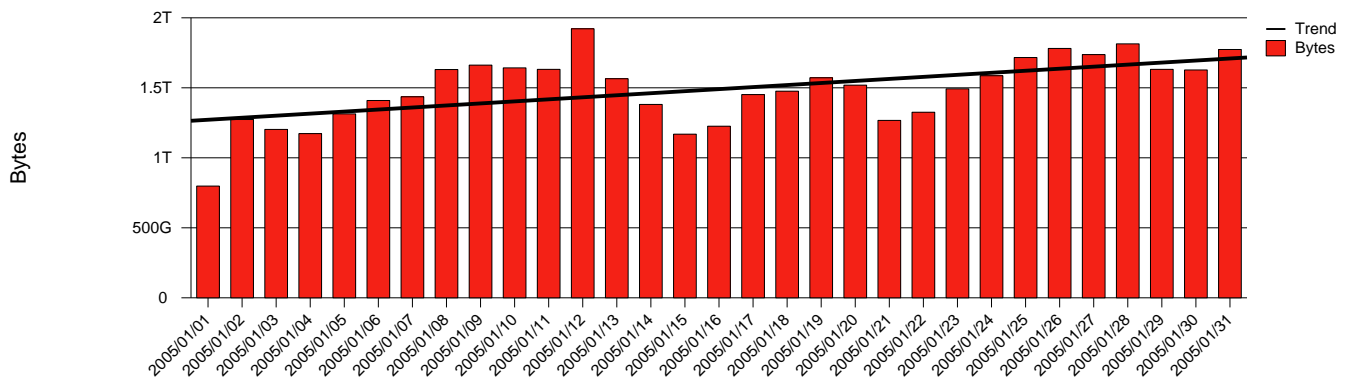

Skövde, HIS - Monthly Health Report

LAN/WAN

Report for 2005/01/31

Total Network Volume by Month

Total Network Volume by Week

Total Network Volume by Day

Situations to Watch

Rank	Element Name	Variable	Threshold Value	Monthly Average		Days to (from) Threshold
				Actual	Predicted	
1	his2-SRP(Out)	Volume (Bandwidth %)	80.000	0.001	2.311	Increasing
2	his1-SRP(In)	Volume (Bandwidth %)	80.000	1.678	1.822	Increasing
3	his2-SRP(In)	Errors (% Frames)	5.000	0.000	0.069	Increasing
4	his1-SRP(In)	Errors (% Frames)	5.000	0.000	0.000	Decreasing
5	his1-SRP(Out)	Volume (Bandwidth %)	80.000	3.869	0.880	Decreasing
6	his2-SRP(In)	Volume (Bandwidth %)	80.000	0.003	0.000	Decreasing