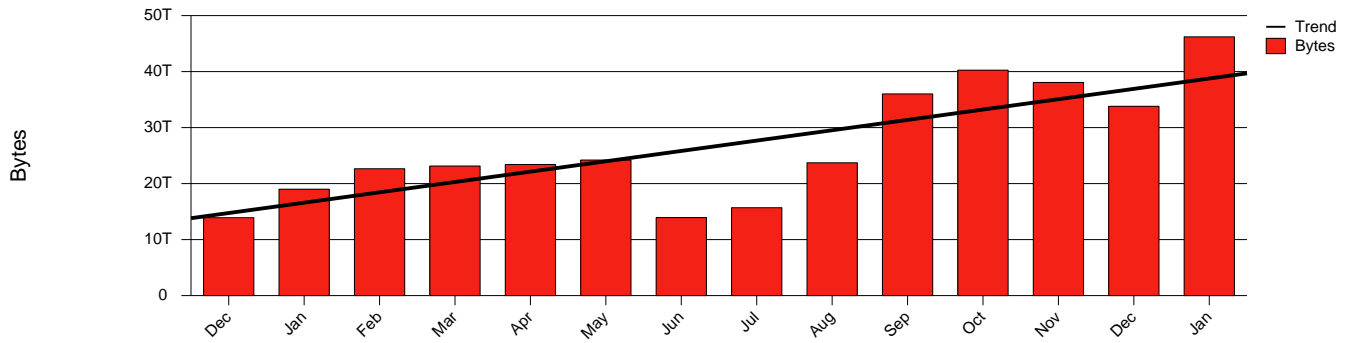

Skövde, HIS - Monthly Health Report

LAN/WAN

Report for 2005/01/31

Total Network Volume by Month

Total Network Volume by Week

Total Network Volume by Day

Situations to Watch

Rank	Element Name	Variable	Threshold Value	Monthly Average		Days to (from) Threshold
				Actual	Predicted	
1	his2-SRP(Out)	Volume (Bandwidth %)	80.000	0.001	2.311	Increasing
2	his1-SRP(In)	Volume (Bandwidth %)	80.000	1.678	1.822	Increasing
3	his2-SRP(In)	Errors (% Frames)	5.000	0.000	0.069	Increasing
4	his1-SRP(In)	Errors (% Frames)	5.000	0.000	0.000	Decreasing
5	his1-SRP(Out)	Volume (Bandwidth %)	80.000	3.869	0.880	Decreasing
6	his2-SRP(In)	Volume (Bandwidth %)	80.000	0.003	0.000	Decreasing