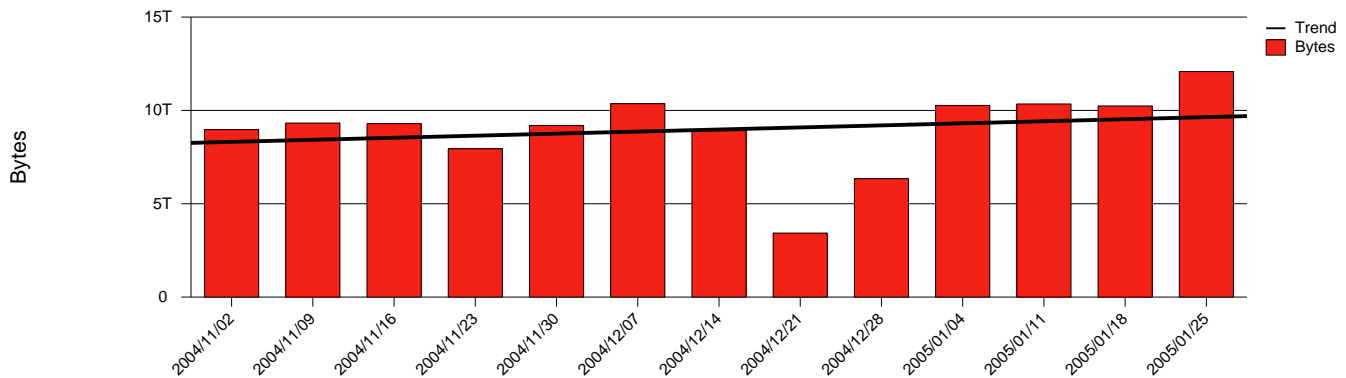

Skövde, HIS - Monthly Health Report

LAN/WAN

Report for 2005/01/31

Total Network Volume by Month

Total Network Volume by Week

Total Network Volume by Day

Situations to Watch

Rank	Element Name	Variable	Threshold Value	Monthly Average		Days to (from) Threshold
				Actual	Predicted	
1	his2-SRP(Out)	Volume (Bandwidth %)	80.000	0.001	2.311	Increasing
2	his1-SRP(In)	Volume (Bandwidth %)	80.000	1.678	1.822	Increasing
3	his2-SRP(In)	Errors (% Frames)	5.000	0.000	0.069	Increasing
4	his1-SRP(In)	Errors (% Frames)	5.000	0.000	0.000	Decreasing
5	his1-SRP(Out)	Volume (Bandwidth %)	80.000	3.869	0.880	Decreasing
6	his2-SRP(In)	Volume (Bandwidth %)	80.000	0.003	0.000	Decreasing