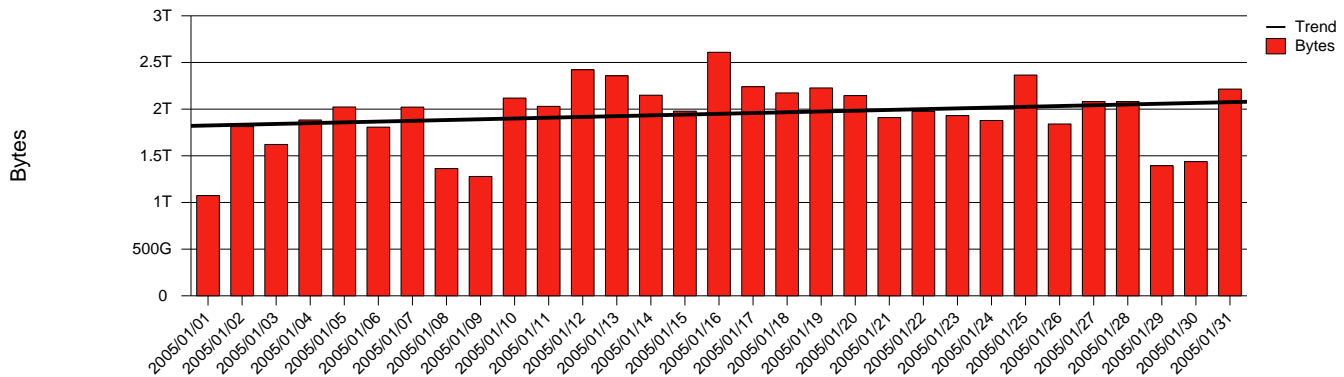

Kristianstad, HKR - Monthly Health Report

LAN/WAN

Report for 2005/01/31

Total Network Volume by Month

Total Network Volume by Week

Total Network Volume by Day

Situations to Watch

Rank	Element Name	Variable	Threshold Value	Monthly Average		Days to (from) Threshold
				Actual	Predicted	
1	hkr2-SRP(In)	Errors (% Frames)	5.000	0.001	0.141	Increasing
2	hkr1-SRP(Out)	Volume (Bandwidth %)	80.000	3.332	3.460	Increasing
3	hkr2-SRP(In)	Volume (Bandwidth %)	80.000	1.311	0.550	Increasing
4	hkr2-SRP(Out)	Volume (Bandwidth %)	80.000	1.309	0.485	Increasing
5	hkr1-SRP(In)	Volume (Bandwidth %)	80.000	1.311	1.181	Increasing
6	hkr1-SRP(In)	Errors (% Frames)	5.000	0.000	0.000	Increasing