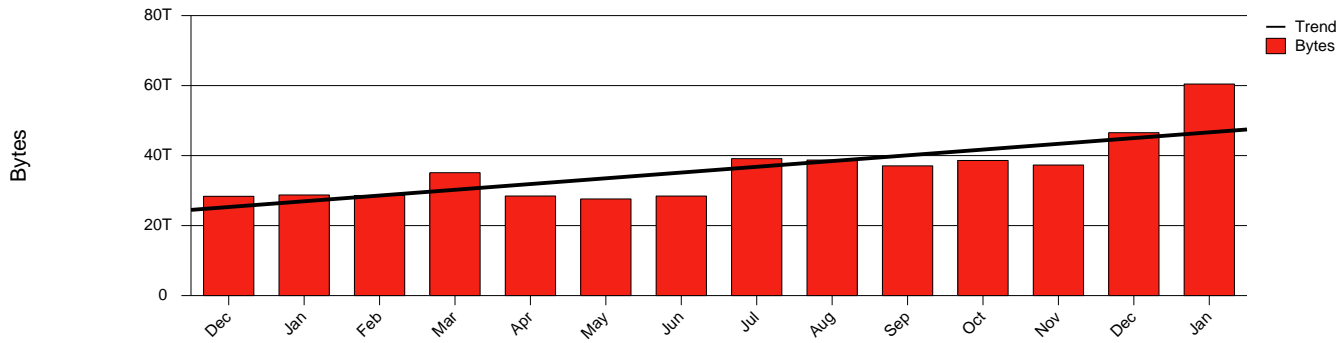

Kristianstad, HKR - Monthly Health Report

LAN/WAN

Report for 2005/01/31

Total Network Volume by Month

Total Network Volume by Week

Total Network Volume by Day

Situations to Watch

Rank	Element Name	Variable	Threshold Value	Monthly Average		Days to (from) Threshold
				Actual	Predicted	
1	hkr2-SRP(In)	Errors (% Frames)	5.000	0.001	0.141	Increasing
2	hkr1-SRP(Out)	Volume (Bandwidth %)	80.000	3.332	3.460	Increasing
3	hkr2-SRP(In)	Volume (Bandwidth %)	80.000	1.311	0.550	Increasing
4	hkr2-SRP(Out)	Volume (Bandwidth %)	80.000	1.309	0.485	Increasing
5	hkr1-SRP(In)	Volume (Bandwidth %)	80.000	1.311	1.181	Increasing
6	hkr1-SRP(In)	Errors (% Frames)	5.000	0.000	0.000	Increasing