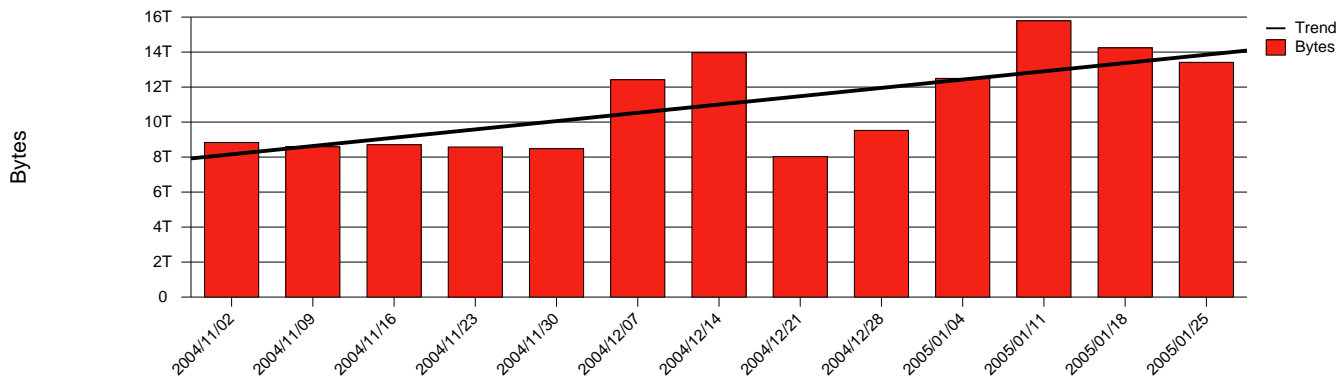

Kristianstad, HKR - Monthly Health Report

LAN/WAN

Report for 2005/01/31

Total Network Volume by Month

Total Network Volume by Week

Total Network Volume by Day

Situations to Watch

Rank	Element Name	Variable	Threshold Value	Monthly Average		Days to (from) Threshold
				Actual	Predicted	
1	hkr2-SRP(In)	Errors (% Frames)	5.000	0.001	0.141	Increasing
2	hkr1-SRP(Out)	Volume (Bandwidth %)	80.000	3.332	3.460	Increasing
3	hkr2-SRP(In)	Volume (Bandwidth %)	80.000	1.311	0.550	Increasing
4	hkr2-SRP(Out)	Volume (Bandwidth %)	80.000	1.309	0.485	Increasing
5	hkr1-SRP(In)	Volume (Bandwidth %)	80.000	1.311	1.181	Increasing
6	hkr1-SRP(In)	Errors (% Frames)	5.000	0.000	0.000	Increasing