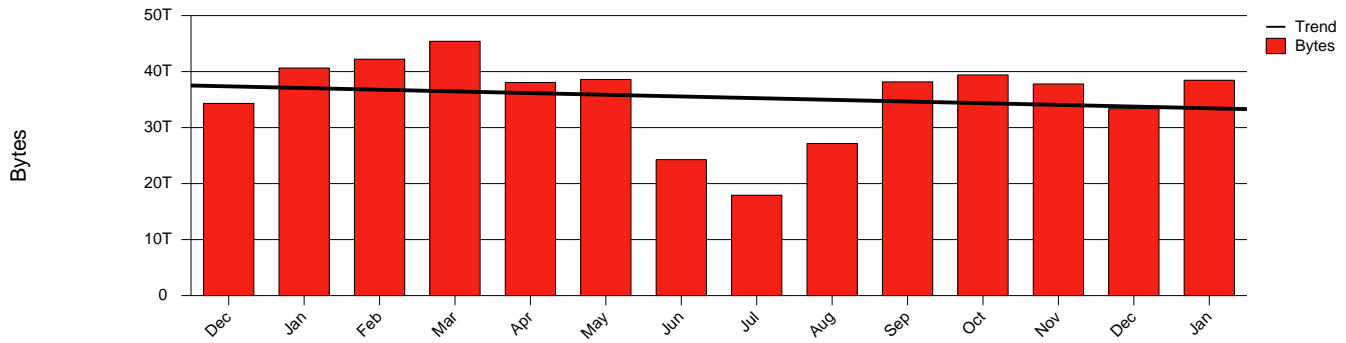

# Karlstad, KAU - Monthly Health Report

LAN/WAN

Report for 2005/01/31

Total Network Volume by Month

Total Network Volume by Week

Total Network Volume by Day

Situations to Watch

Rank	Element Name	Variable	Threshold Value	Monthly Average		Days to (from) Threshold
				Actual	Predicted	
1	kau2-SRP(In)	Volume (Bandwidth %)	80.000	1.721	1.020	Increasing
2	kau2-SRP(In)	Errors (% Frames)	5.000	0.000	0.001	Increasing
3	kau1-SRP(In)	Errors (% Frames)	5.000	0.000	0.000	Increasing
4	kau1-SRP(In)	Volume (Bandwidth %)	80.000	0.000	0.413	Decreasing
5	kau1-SRP(Out)	Volume (Bandwidth %)	80.000	1.368	1.201	Decreasing
6	kau2-SRP(Out)	Volume (Bandwidth %)	80.000	1.531	1.328	Decreasing