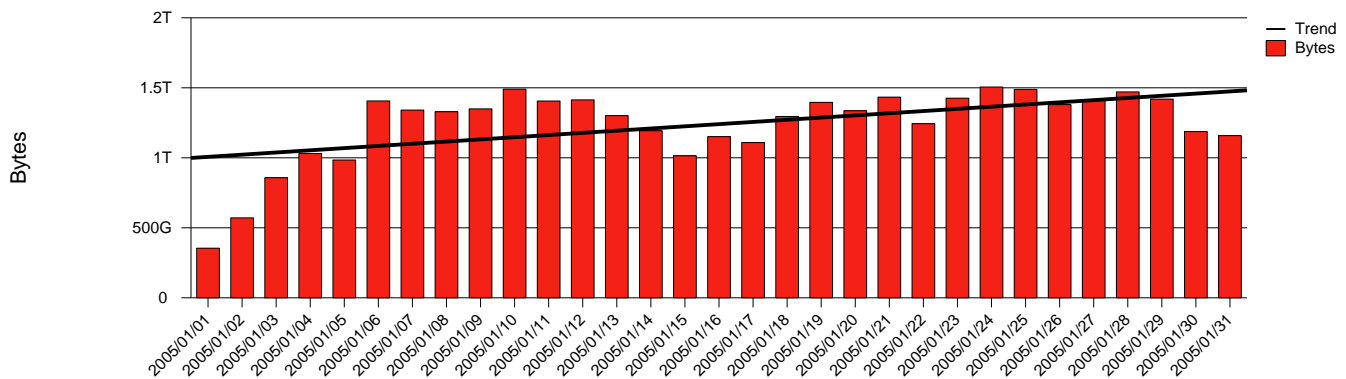

# Karlstad, KAU - Monthly Health Report

LAN/WAN

Report for 2005/01/31

Total Network Volume by Month

Total Network Volume by Week

Total Network Volume by Day

Situations to Watch

Rank	Element Name	Variable	Threshold Value	Monthly Average		Days to (from) Threshold
				Actual	Predicted	
1	kau2-SRP(In)	Volume (Bandwidth %)	80.000	1.721	1.020	Increasing
2	kau2-SRP(In)	Errors (% Frames)	5.000	0.000	0.001	Increasing
3	kau1-SRP(In)	Errors (% Frames)	5.000	0.000	0.000	Increasing
4	kau1-SRP(In)	Volume (Bandwidth %)	80.000	0.000	0.413	Decreasing
5	kau1-SRP(Out)	Volume (Bandwidth %)	80.000	1.368	1.201	Decreasing
6	kau2-SRP(Out)	Volume (Bandwidth %)	80.000	1.531	1.328	Decreasing