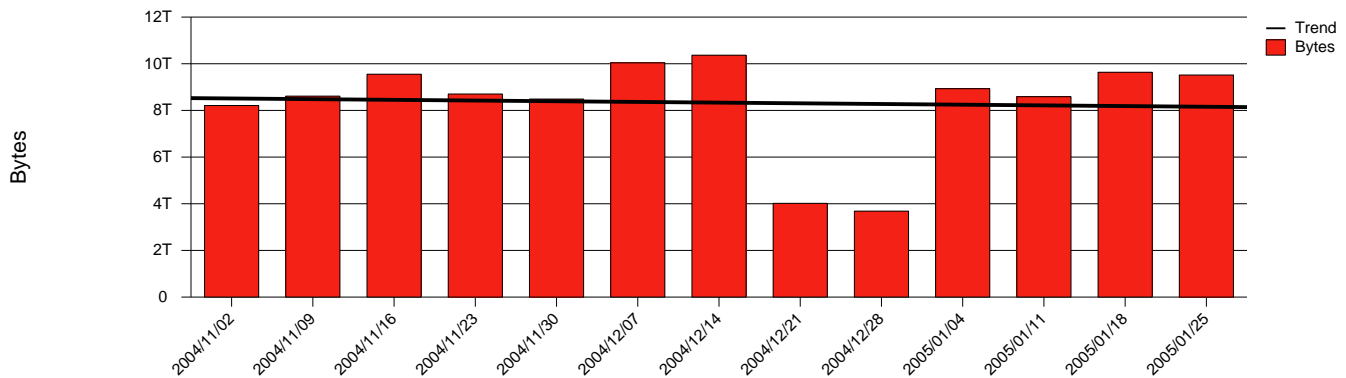

# Karlstad, KAU - Monthly Health Report

LAN/WAN

Report for 2005/01/31

Total Network Volume by Month

Total Network Volume by Week

Total Network Volume by Day

Situations to Watch

Rank	Element Name	Variable	Threshold Value	Monthly Average		Days to (from) Threshold
				Actual	Predicted	
1	kau2-SRP(In)	Volume (Bandwidth %)	80.000	1.721	1.020	Increasing
2	kau2-SRP(In)	Errors (% Frames)	5.000	0.000	0.001	Increasing
3	kau1-SRP(In)	Errors (% Frames)	5.000	0.000	0.000	Increasing
4	kau1-SRP(In)	Volume (Bandwidth %)	80.000	0.000	0.413	Decreasing
5	kau1-SRP(Out)	Volume (Bandwidth %)	80.000	1.368	1.201	Decreasing
6	kau2-SRP(Out)	Volume (Bandwidth %)	80.000	1.531	1.328	Decreasing