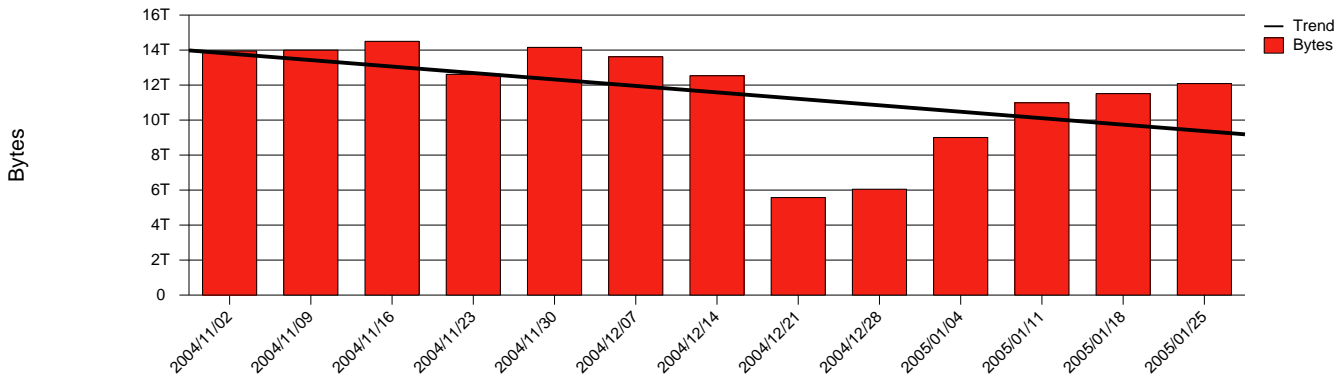

# Kalmar, HIK - Monthly Health Report

LAN/WAN

Report for 2005/01/31

Total Network Volume by Month

Total Network Volume by Week

Total Network Volume by Day

Situations to Watch

Rank	Element Name	Variable	Threshold	Monthly Average		Days to (from) Threshold
			Value	Actual	Predicted	
1	hik2-SRP(In)	Errors (% Frames)	5.000	0.000	1.101	1162
2	hik2-SRP(Out)	Volume (Bandwidth %)	80.000	0.154	0.618	Increasing
3	hik1-SRP(In)	Volume (Bandwidth %)	80.000	2.339	2.317	Increasing
4	hik2-SRP(In)	Volume (Bandwidth %)	80.000	0.004	0.003	Increasing
5	hik1-SRP(In)	Errors (% Frames)	5.000	0.000	0.000	Increasing
6	hik1-SRP(Out)	Volume (Bandwidth %)	80.000	3.044	2.874	Decreasing