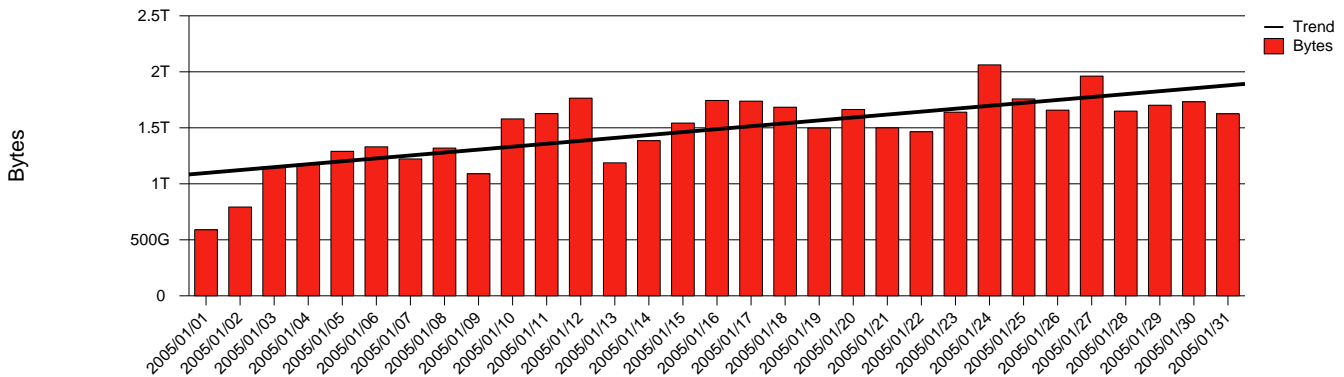

# Kalmar, HIK - Monthly Health Report

LAN/WAN

Report for 2005/01/31

Total Network Volume by Month

Total Network Volume by Week

Total Network Volume by Day

Situations to Watch

Rank	Element Name	Variable	Threshold	Monthly Average		Days to (from) Threshold
			Value	Actual	Predicted	
1	hik2-SRP(In)	Errors (% Frames)	5.000	0.000	1.101	1162
2	hik2-SRP(Out)	Volume (Bandwidth %)	80.000	0.154	0.618	Increasing
3	hik1-SRP(In)	Volume (Bandwidth %)	80.000	2.339	2.317	Increasing
4	hik2-SRP(In)	Volume (Bandwidth %)	80.000	0.004	0.003	Increasing
5	hik1-SRP(In)	Errors (% Frames)	5.000	0.000	0.000	Increasing
6	hik1-SRP(Out)	Volume (Bandwidth %)	80.000	3.044	2.874	Decreasing