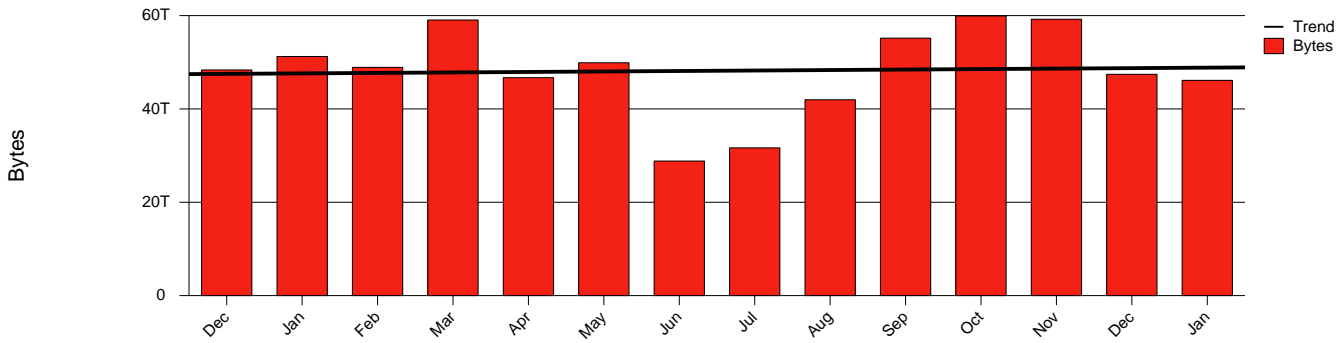

# Kalmar, HIK - Monthly Health Report

LAN/WAN

Report for 2005/01/31

Total Network Volume by Month

Total Network Volume by Week

Total Network Volume by Day

Situations to Watch

Rank	Element Name	Variable	Threshold	Monthly Average		Days to (from) Threshold
			Value	Actual	Predicted	
1	hik2-SRP(In)	Errors (% Frames)	5.000	0.000	1.101	1162
2	hik2-SRP(Out)	Volume (Bandwidth %)	80.000	0.154	0.618	Increasing
3	hik1-SRP(In)	Volume (Bandwidth %)	80.000	2.339	2.317	Increasing
4	hik2-SRP(In)	Volume (Bandwidth %)	80.000	0.004	0.003	Increasing
5	hik1-SRP(In)	Errors (% Frames)	5.000	0.000	0.000	Increasing
6	hik1-SRP(Out)	Volume (Bandwidth %)	80.000	3.044	2.874	Decreasing