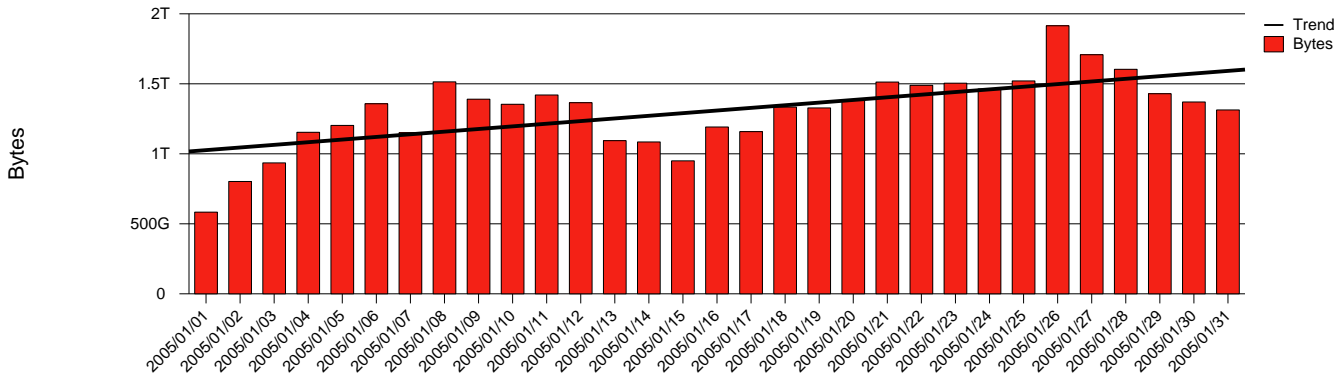

# Jönköping, HJ - Monthly Health Report

LAN/WAN

Report for 2005/01/31

Total Network Volume by Month

Total Network Volume by Week

Total Network Volume by Day

Situations to Watch

Rank	Element Name	Variable	Threshold Value	Monthly Average		Days to (from) Threshold
				Actual	Predicted	
1	hj1-SRP(Out)	Volume (Bandwidth %)	80.000	2.850	2.482	Increasing
2	hj2-SRP(In)	Volume (Bandwidth %)	80.000	1.508	1.051	Increasing
3	hj2-SRP(In)	Errors (% Frames)	5.000	0.000	0.005	Increasing
4	hj1-SRP(Out)	Discards (% Frames)	10.000	0.000	0.000	Increasing
5	hj1-SRP(In)	Volume (Bandwidth %)	80.000	0.517	0.966	Decreasing
6	hj1-SRP(In)	Errors (% Frames)	5.000	0.000	0.000	Decreasing
7	hj2-SRP(Out)	Volume (Bandwidth %)	80.000	0.003	0.402	Decreasing