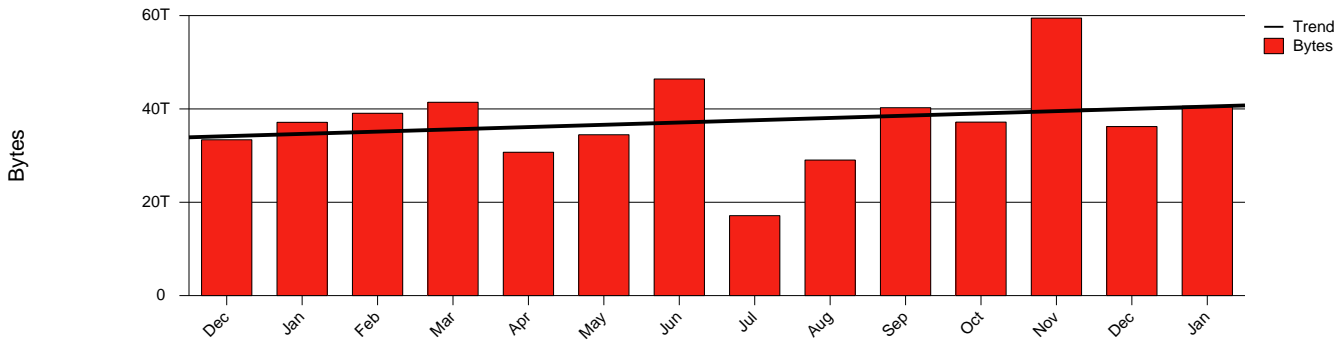

# Jönköping, HJ - Monthly Health Report

LAN/WAN

Report for 2005/01/31

Total Network Volume by Month

Total Network Volume by Week

Total Network Volume by Day

Situations to Watch

Rank	Element Name	Variable	Threshold Value	Monthly Average		Days to (from) Threshold
				Actual	Predicted	
1	hj1-SRP(Out)	Volume (Bandwidth %)	80.000	2.850	2.482	Increasing
2	hj2-SRP(In)	Volume (Bandwidth %)	80.000	1.508	1.051	Increasing
3	hj2-SRP(In)	Errors (% Frames)	5.000	0.000	0.005	Increasing
4	hj1-SRP(Out)	Discards (% Frames)	10.000	0.000	0.000	Increasing
5	hj1-SRP(In)	Volume (Bandwidth %)	80.000	0.517	0.966	Decreasing
6	hj1-SRP(In)	Errors (% Frames)	5.000	0.000	0.000	Decreasing
7	hj2-SRP(Out)	Volume (Bandwidth %)	80.000	0.003	0.402	Decreasing