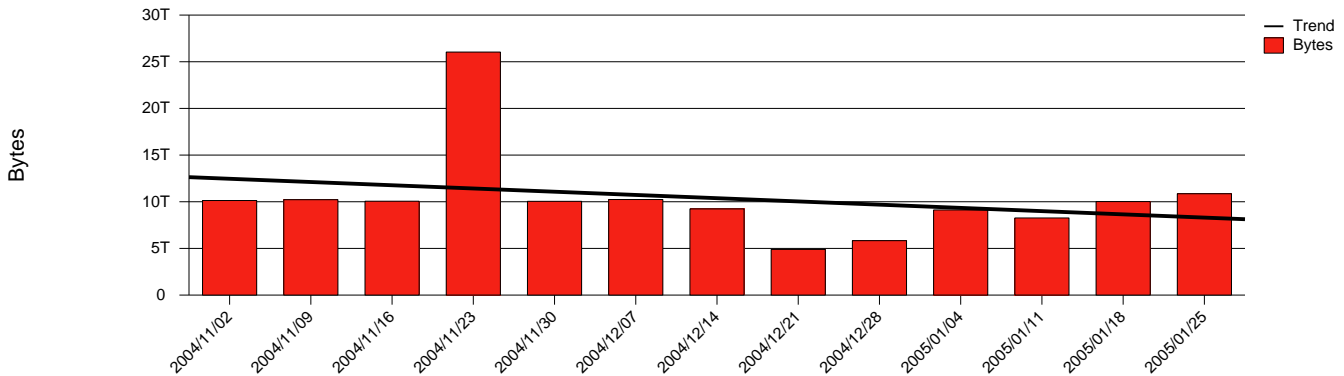

# Jönköping, HJ - Monthly Health Report

LAN/WAN

Report for 2005/01/31

Total Network Volume by Month

Total Network Volume by Week

Total Network Volume by Day

Situations to Watch

Rank	Element Name	Variable	Threshold Value	Monthly Average		Days to (from) Threshold
				Actual	Predicted	
1	hj1-SRP(Out)	Volume (Bandwidth %)	80.000	2.850	2.482	Increasing
2	hj2-SRP(In)	Volume (Bandwidth %)	80.000	1.508	1.051	Increasing
3	hj2-SRP(In)	Errors (% Frames)	5.000	0.000	0.005	Increasing
4	hj1-SRP(Out)	Discards (% Frames)	10.000	0.000	0.000	Increasing
5	hj1-SRP(In)	Volume (Bandwidth %)	80.000	0.517	0.966	Decreasing
6	hj1-SRP(In)	Errors (% Frames)	5.000	0.000	0.000	Decreasing
7	hj2-SRP(Out)	Volume (Bandwidth %)	80.000	0.003	0.402	Decreasing