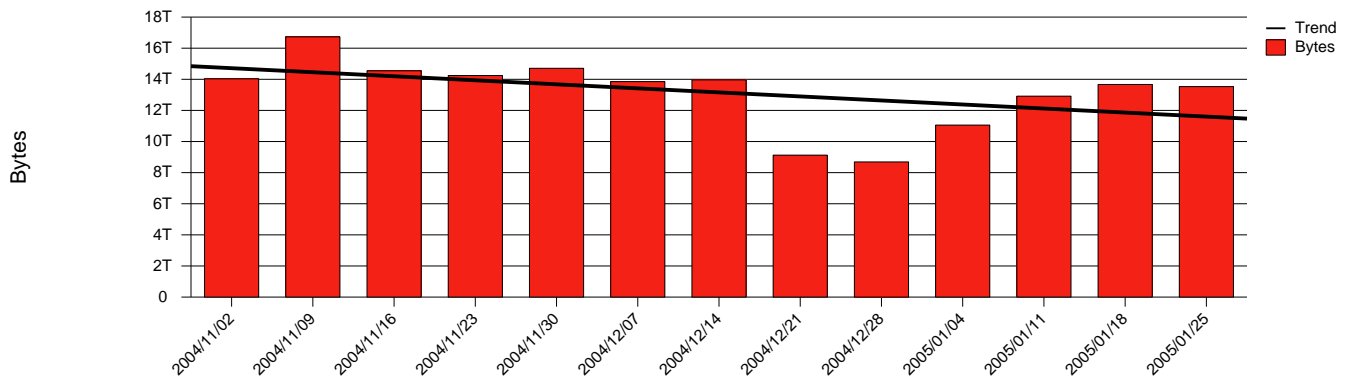

# Göteborg, Chalmers - Monthly Health Report

LAN/WAN

Report for 2005/01/31

Total Network Volume by Month

Total Network Volume by Week

Total Network Volume by Day

Situations to Watch

Rank	Element Name	Variable	Threshold	Monthly Average		Days to (from)
			Value	Actual	Predicted	Threshold
1	chalmers2-SRP(Out)	Volume (Bandwidth %)	80.000	2.205	2.470	Increasing
2	chalmers1-SRP(Out)	Volume (Bandwidth %)	80.000	2.305	2.491	Increasing
3	chalmers1-SRP(In)	Errors (% Frames)	5.000	0.000	0.065	Increasing
4	chalmers1-SRP(In)	Volume (Bandwidth %)	80.000	1.294	1.364	Increasing
5	chalmers2-SRP(In)	Volume (Bandwidth %)	80.000	0.804	0.874	Increasing
6	chalmers2-SRP(In)	Errors (% Frames)	5.000	0.000	0.000	Decreasing