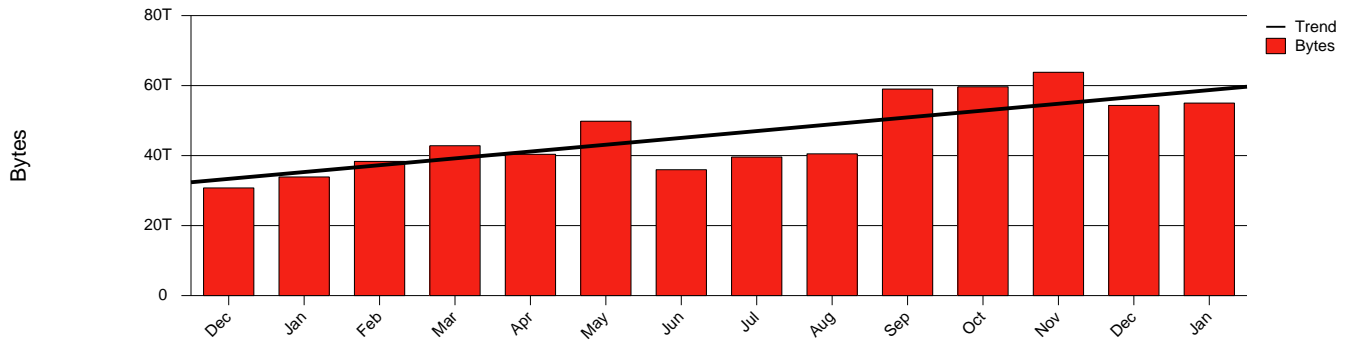

# Göteborg, Chalmers - Monthly Health Report

LAN/WAN

Report for 2005/01/31

Total Network Volume by Month

Total Network Volume by Week

Total Network Volume by Day

Situations to Watch

Rank	Element Name	Variable	Threshold	Monthly Average		Days to (from)
			Value	Actual	Predicted	Threshold
1	chalmers2-SRP(Out)	Volume (Bandwidth %)	80.000	2.205	2.470	Increasing
2	chalmers1-SRP(Out)	Volume (Bandwidth %)	80.000	2.305	2.491	Increasing
3	chalmers1-SRP(In)	Errors (% Frames)	5.000	0.000	0.065	Increasing
4	chalmers1-SRP(In)	Volume (Bandwidth %)	80.000	1.294	1.364	Increasing
5	chalmers2-SRP(In)	Volume (Bandwidth %)	80.000	0.804	0.874	Increasing
6	chalmers2-SRP(In)	Errors (% Frames)	5.000	0.000	0.000	Decreasing