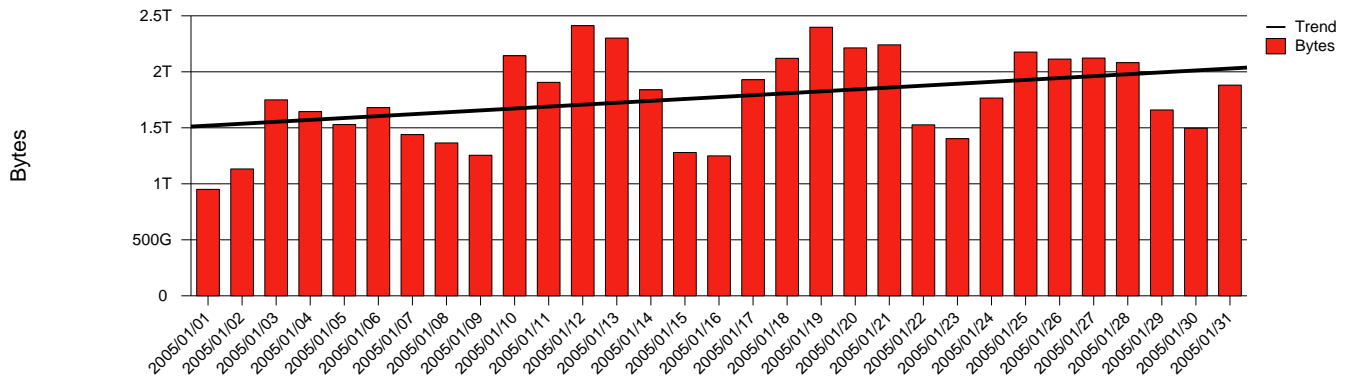

# Göteborg, Chalmers - Monthly Health Report

LAN/WAN

Report for 2005/01/31

Total Network Volume by Month

Total Network Volume by Week

Total Network Volume by Day

Situations to Watch

Rank	Element Name	Variable	Threshold	Monthly Average		Days to (from)
			Value	Actual	Predicted	Threshold
1	chalmers2-SRP(Out)	Volume (Bandwidth %)	80.000	2.205	2.470	Increasing
2	chalmers1-SRP(Out)	Volume (Bandwidth %)	80.000	2.305	2.491	Increasing
3	chalmers1-SRP(In)	Errors (% Frames)	5.000	0.000	0.065	Increasing
4	chalmers1-SRP(In)	Volume (Bandwidth %)	80.000	1.294	1.364	Increasing
5	chalmers2-SRP(In)	Volume (Bandwidth %)	80.000	0.804	0.874	Increasing
6	chalmers2-SRP(In)	Errors (% Frames)	5.000	0.000	0.000	Decreasing