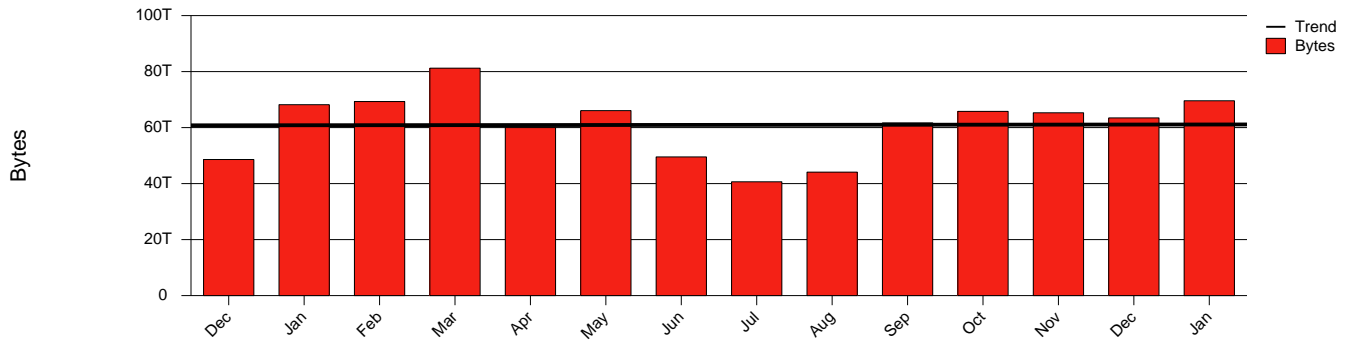

Gävle, HIG - Monthly Health Report

LAN/WAN

Report for 2005/01/31

Total Network Volume by Month

Total Network Volume by Week

Total Network Volume by Day

Situations to Watch

Rank	Element Name	Variable	Threshold Value	Monthly Average		Days to (from) Threshold
				Actual	Predicted	
1	hig2-SRP(In)	Errors (% Frames)	5.000	0.000	0.187	Increasing
2	hig1-SRP(In)	Volume (Bandwidth %)	80.000	2.795	2.817	Increasing
3	hig1-SRP(In)	Errors (% Frames)	5.000	0.000	0.015	Increasing
4	hig1-SRP(Out)	Volume (Bandwidth %)	80.000	3.123	2.663	Increasing
5	hig1-SRP(Out)	Discards (% Frames)	10.000	0.000	0.000	Increasing
6	hig2-SRP(In)	Volume (Bandwidth %)	80.000	0.004	0.000	Decreasing
7	hig2-SRP(Out)	Volume (Bandwidth %)	80.000	2.439	2.191	Decreasing