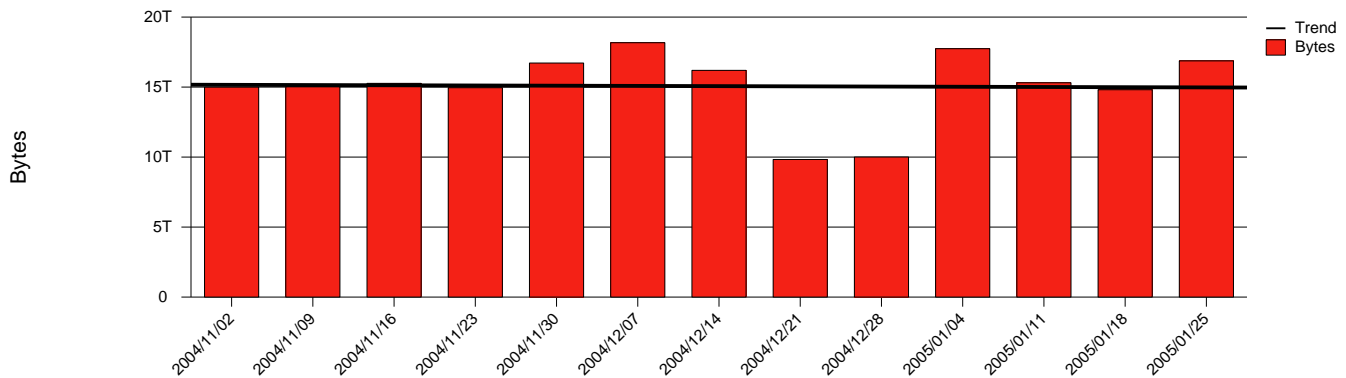

Gävle, HIG - Monthly Health Report

LAN/WAN

Report for 2005/01/31

Total Network Volume by Month

Total Network Volume by Week

Total Network Volume by Day

Situations to Watch

Rank	Element Name	Variable	Threshold Value	Monthly Average		Days to (from) Threshold
				Actual	Predicted	
1	hig2-SRP(In)	Errors (% Frames)	5.000	0.000	0.187	Increasing
2	hig1-SRP(In)	Volume (Bandwidth %)	80.000	2.795	2.817	Increasing
3	hig1-SRP(In)	Errors (% Frames)	5.000	0.000	0.015	Increasing
4	hig1-SRP(Out)	Volume (Bandwidth %)	80.000	3.123	2.663	Increasing
5	hig1-SRP(Out)	Discards (% Frames)	10.000	0.000	0.000	Increasing
6	hig2-SRP(In)	Volume (Bandwidth %)	80.000	0.004	0.000	Decreasing
7	hig2-SRP(Out)	Volume (Bandwidth %)	80.000	2.439	2.191	Decreasing