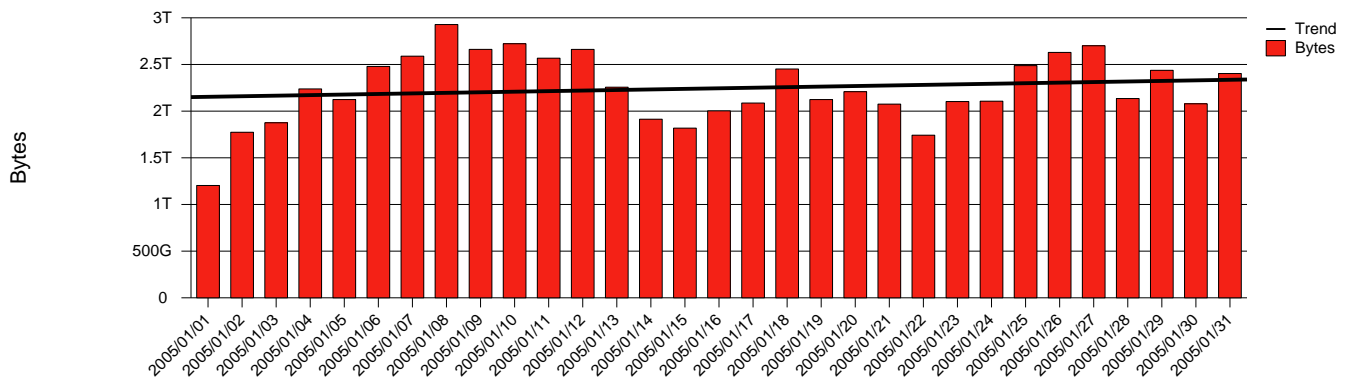

Gävle, HIG - Monthly Health Report

LAN/WAN

Report for 2005/01/31

Total Network Volume by Month

Total Network Volume by Week

Total Network Volume by Day

Situations to Watch

Rank	Element Name	Variable	Threshold Value	Monthly Average		Days to (from) Threshold
				Actual	Predicted	
1	hig2-SRP(In)	Errors (% Frames)	5.000	0.000	0.187	Increasing
2	hig1-SRP(In)	Volume (Bandwidth %)	80.000	2.795	2.817	Increasing
3	hig1-SRP(In)	Errors (% Frames)	5.000	0.000	0.015	Increasing
4	hig1-SRP(Out)	Volume (Bandwidth %)	80.000	3.123	2.663	Increasing
5	hig1-SRP(Out)	Discards (% Frames)	10.000	0.000	0.000	Increasing
6	hig2-SRP(In)	Volume (Bandwidth %)	80.000	0.004	0.000	Decreasing
7	hig2-SRP(Out)	Volume (Bandwidth %)	80.000	2.439	2.191	Decreasing