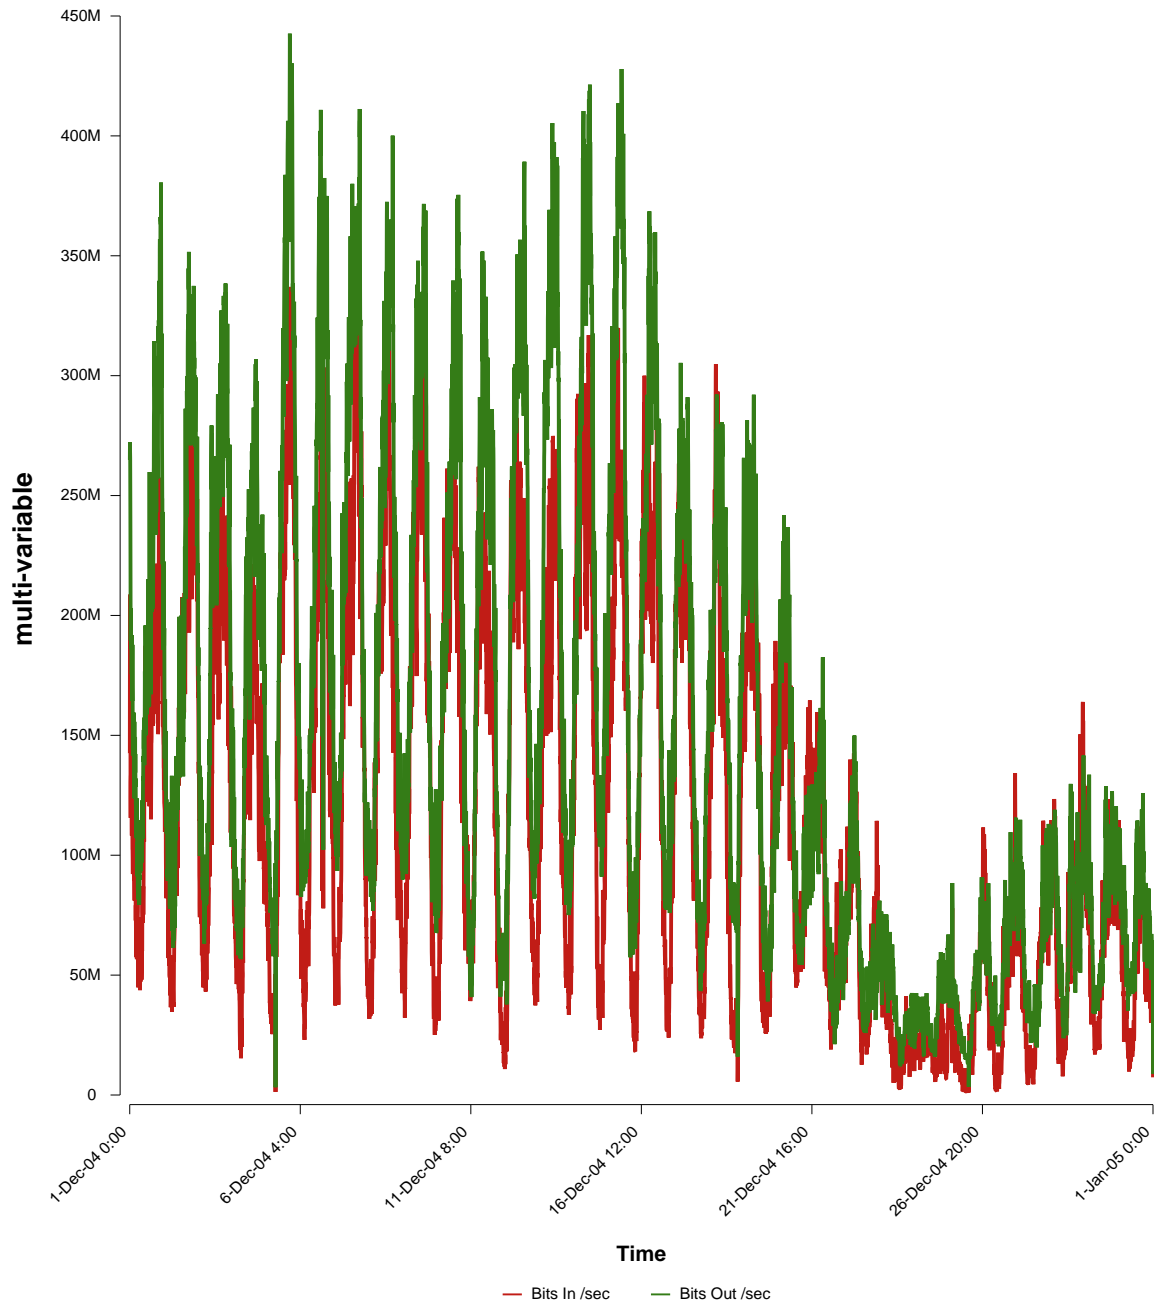

eHealth Trend Report

Divide by Time

SUNET-A-VAXJO-VXU

From: 2004/12/01 00:00
To: 2004/12/31 23:59

Created: 2005/01/02 07:30:04