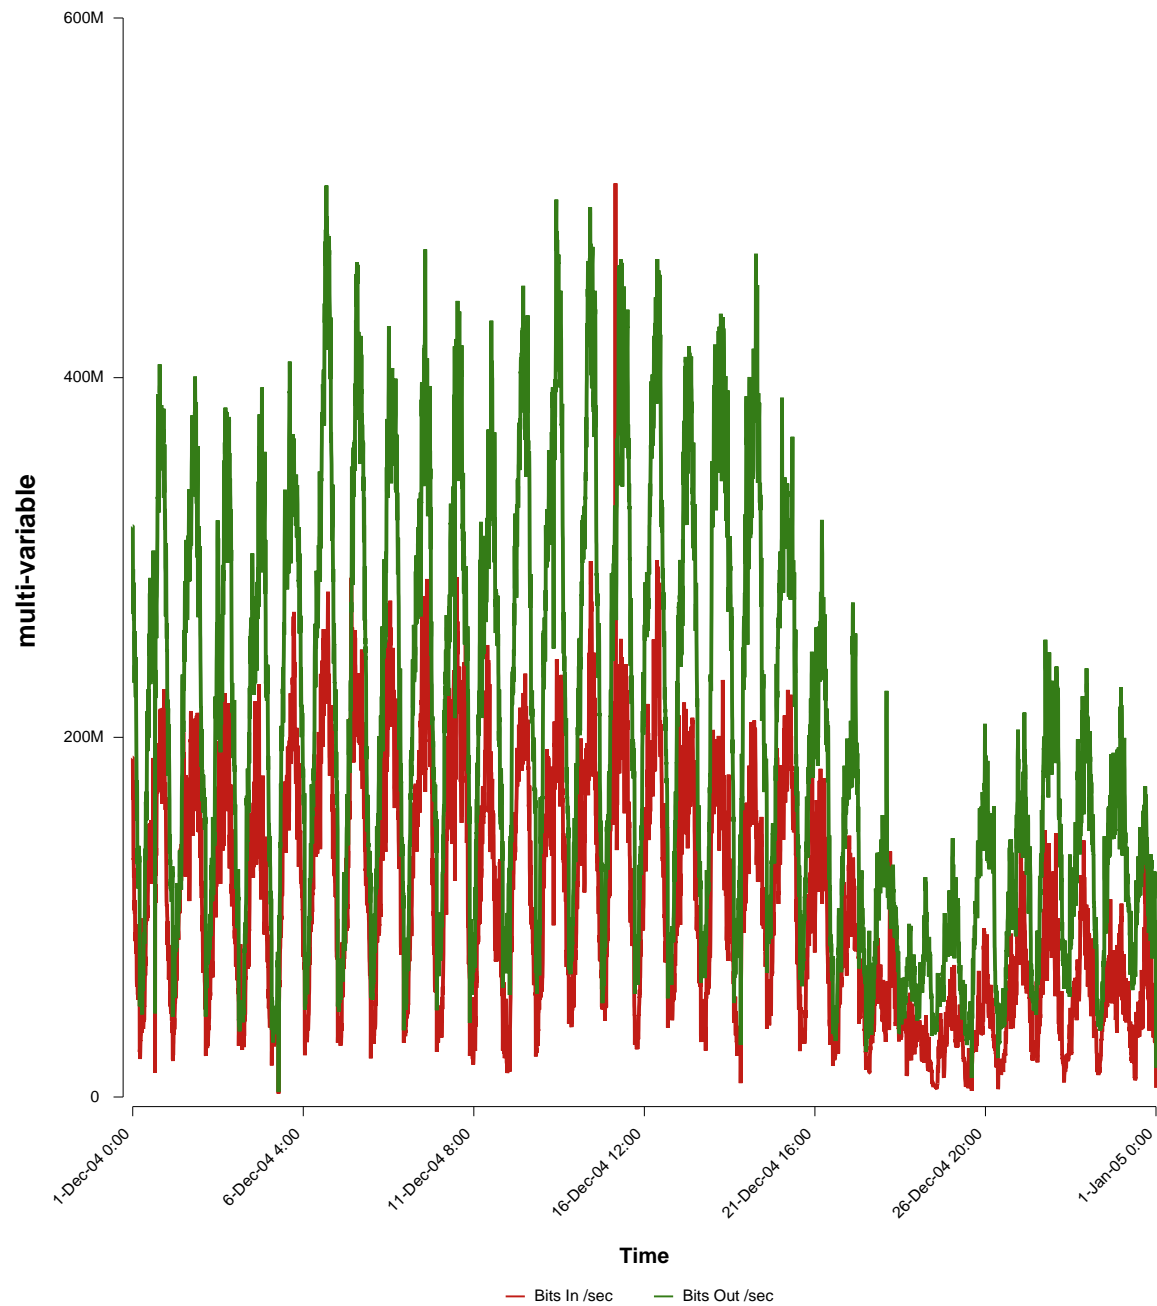

# eHealth Trend Report

Divide by Time

## SUNET-A-VASTERAS-MDH

From: 2004/12/01 00:00  
To: 2004/12/31 23:59

Created: 2005/01/02 07:20:08