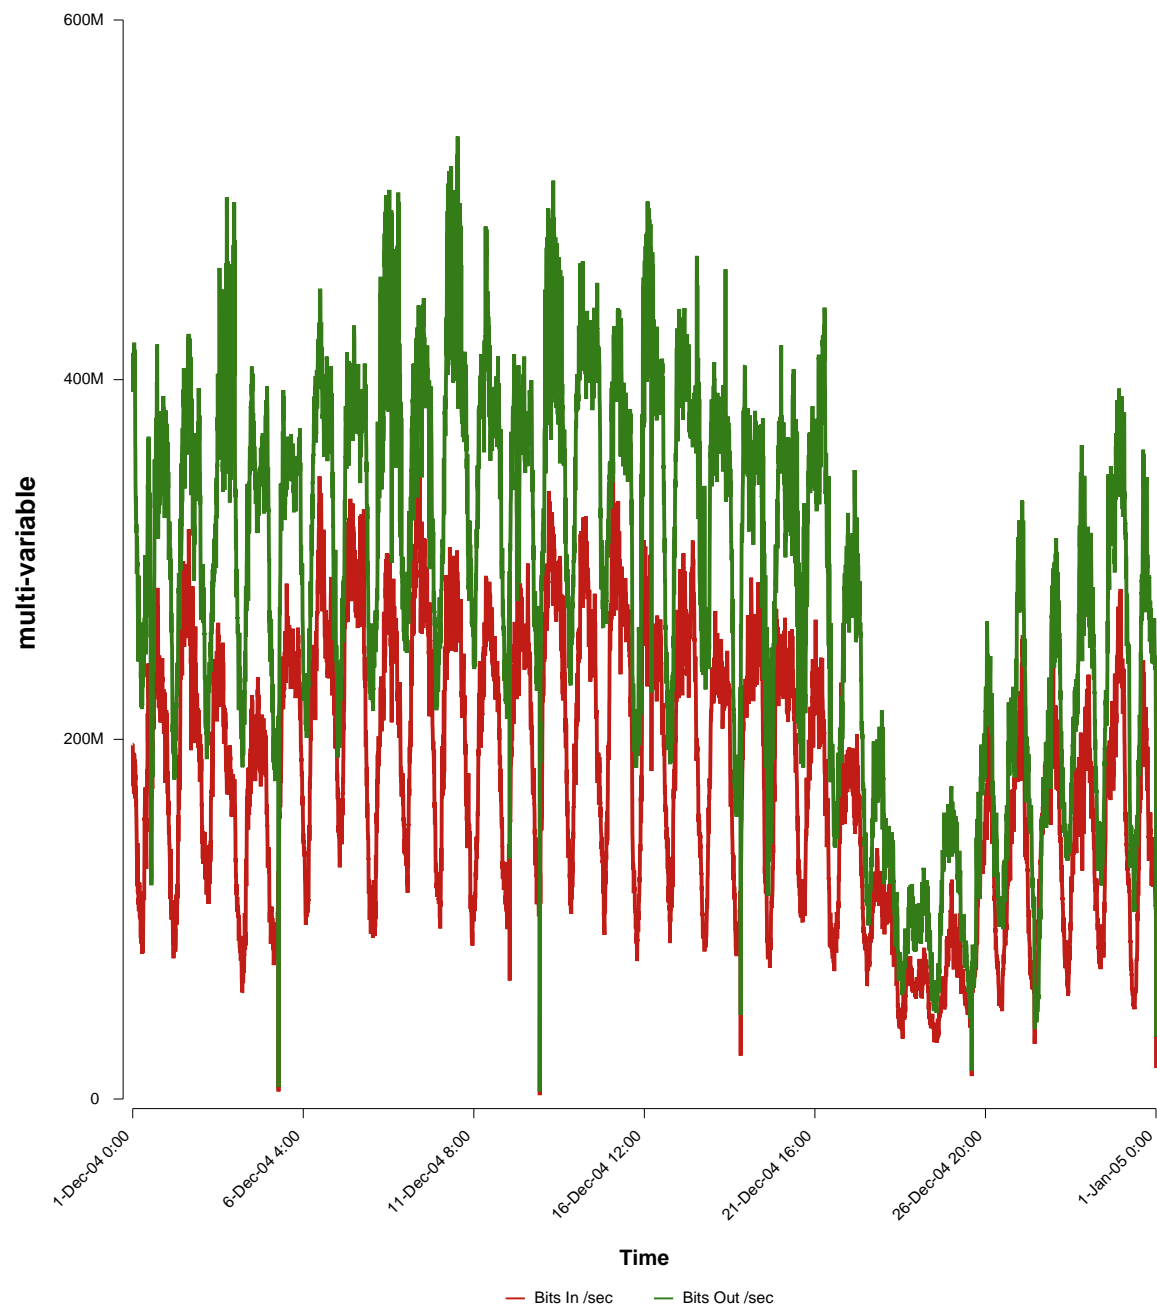

eHealth Trend Report

Divide by Time

SUNET-A-UPPSALA-UU

From: 2004/12/01 00:00
To: 2004/12/31 23:59

Created: 2005/01/02 07:11:03