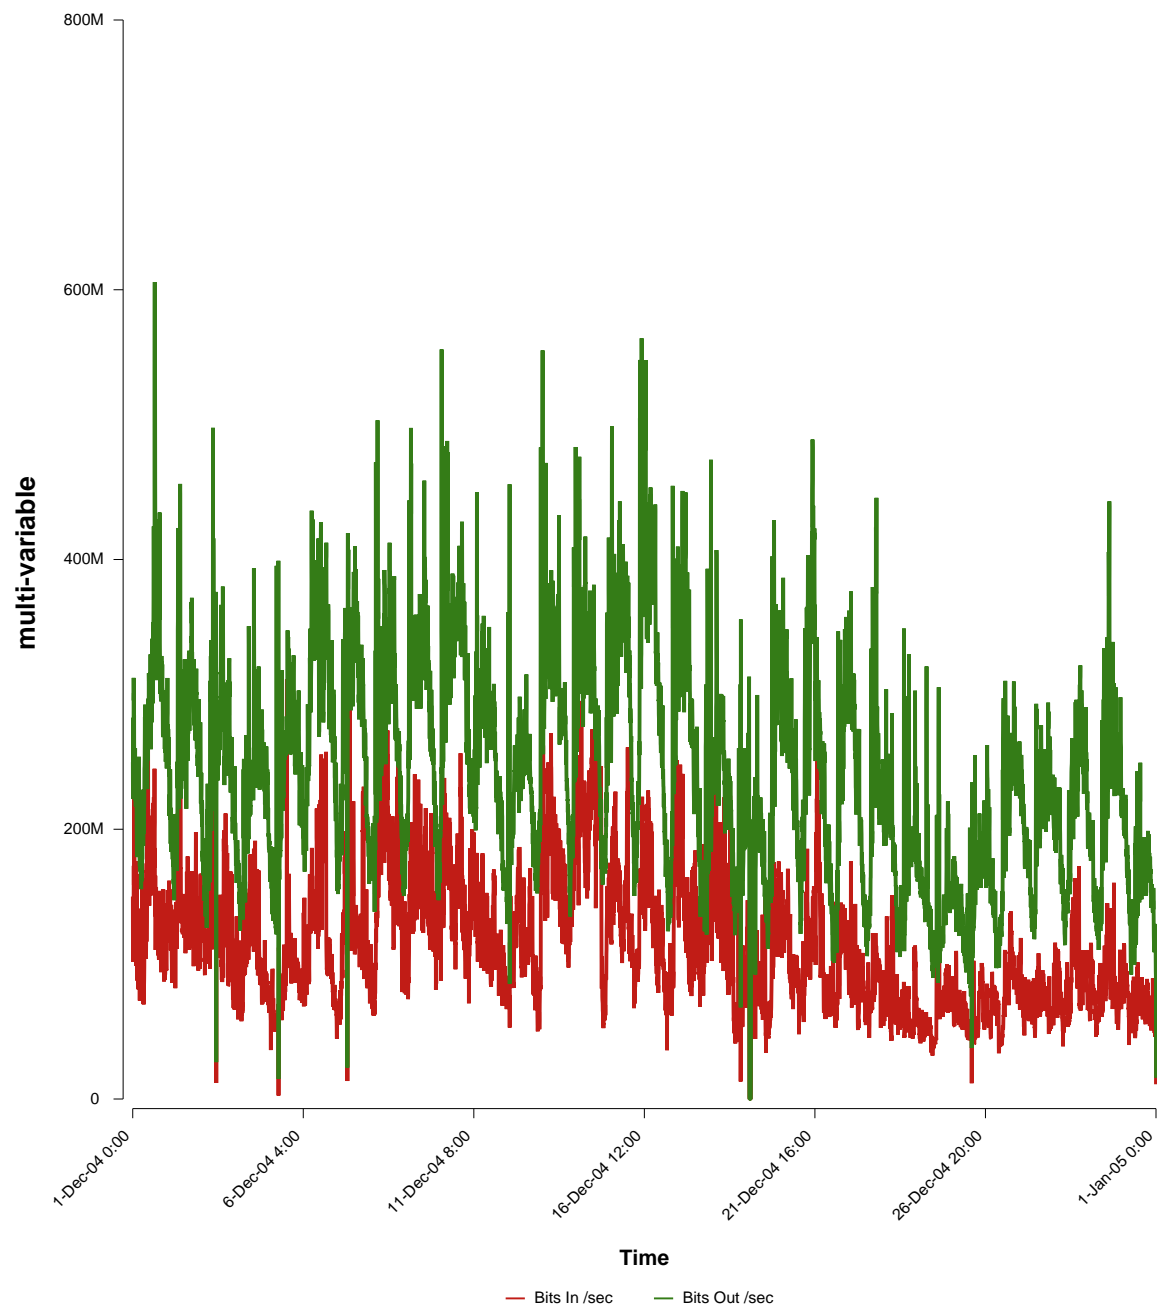

eHealth Trend Report

Divide by Time

SUNET-A-UMEA-UMU

From: 2004/12/01 00:00
To: 2004/12/31 23:59

Created: 2005/01/02 06:51:01