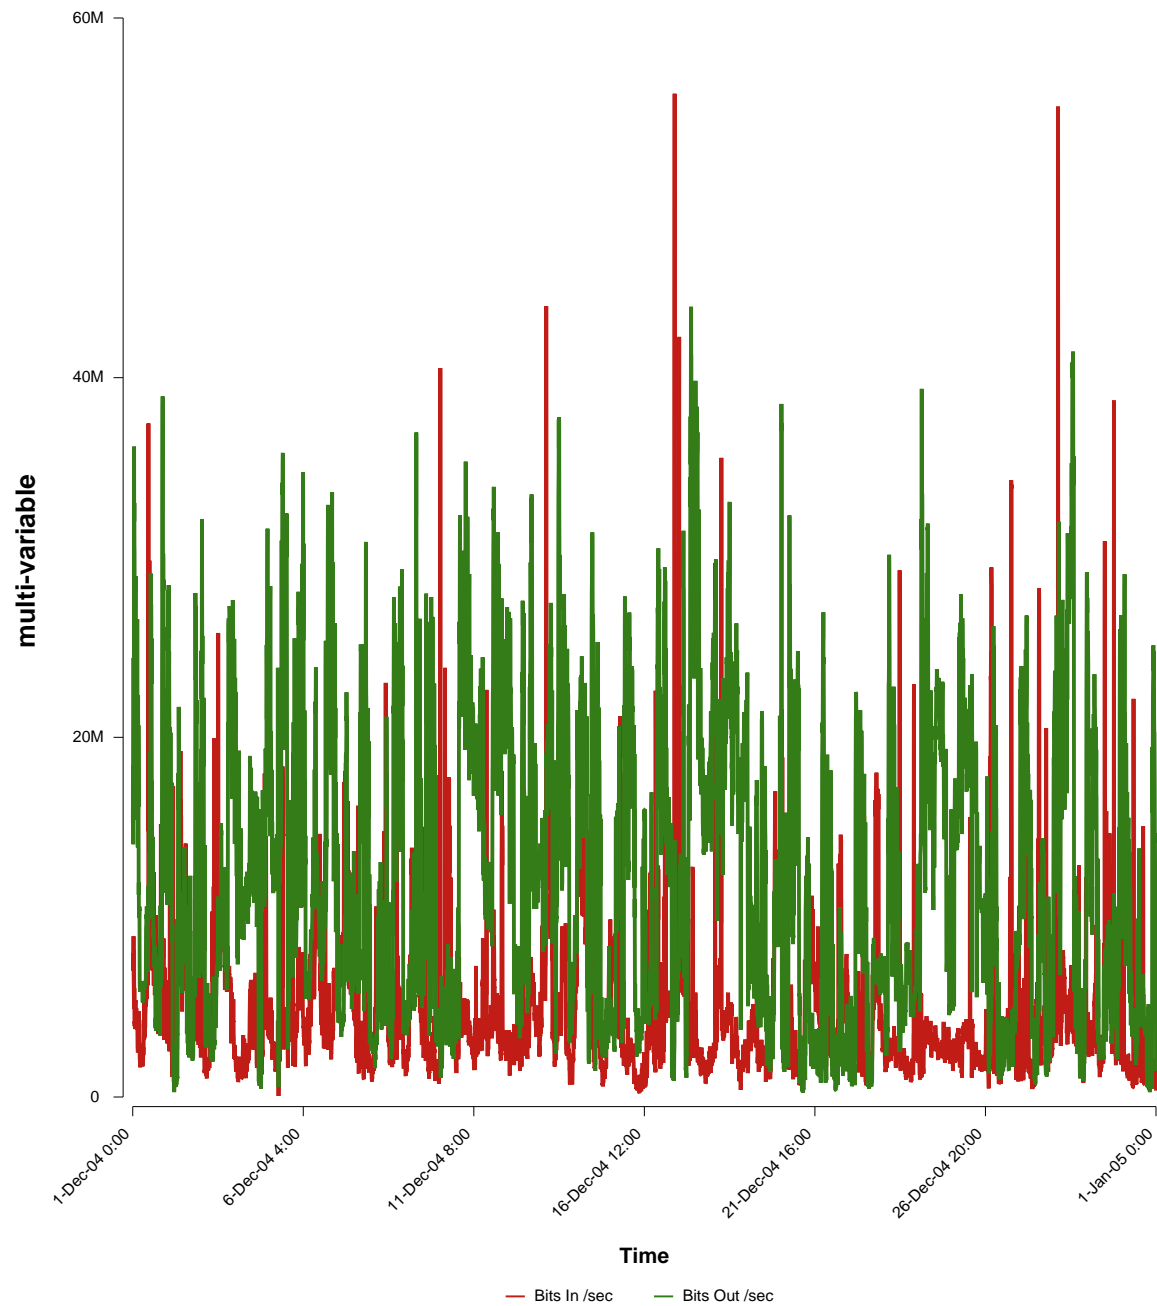

eHealth Trend Report

Divide by Time

SUNET-A-STHLM-SH

From: 2004/12/01 00:00
To: 2004/12/31 23:59

Created: 2005/01/02 06:11:00