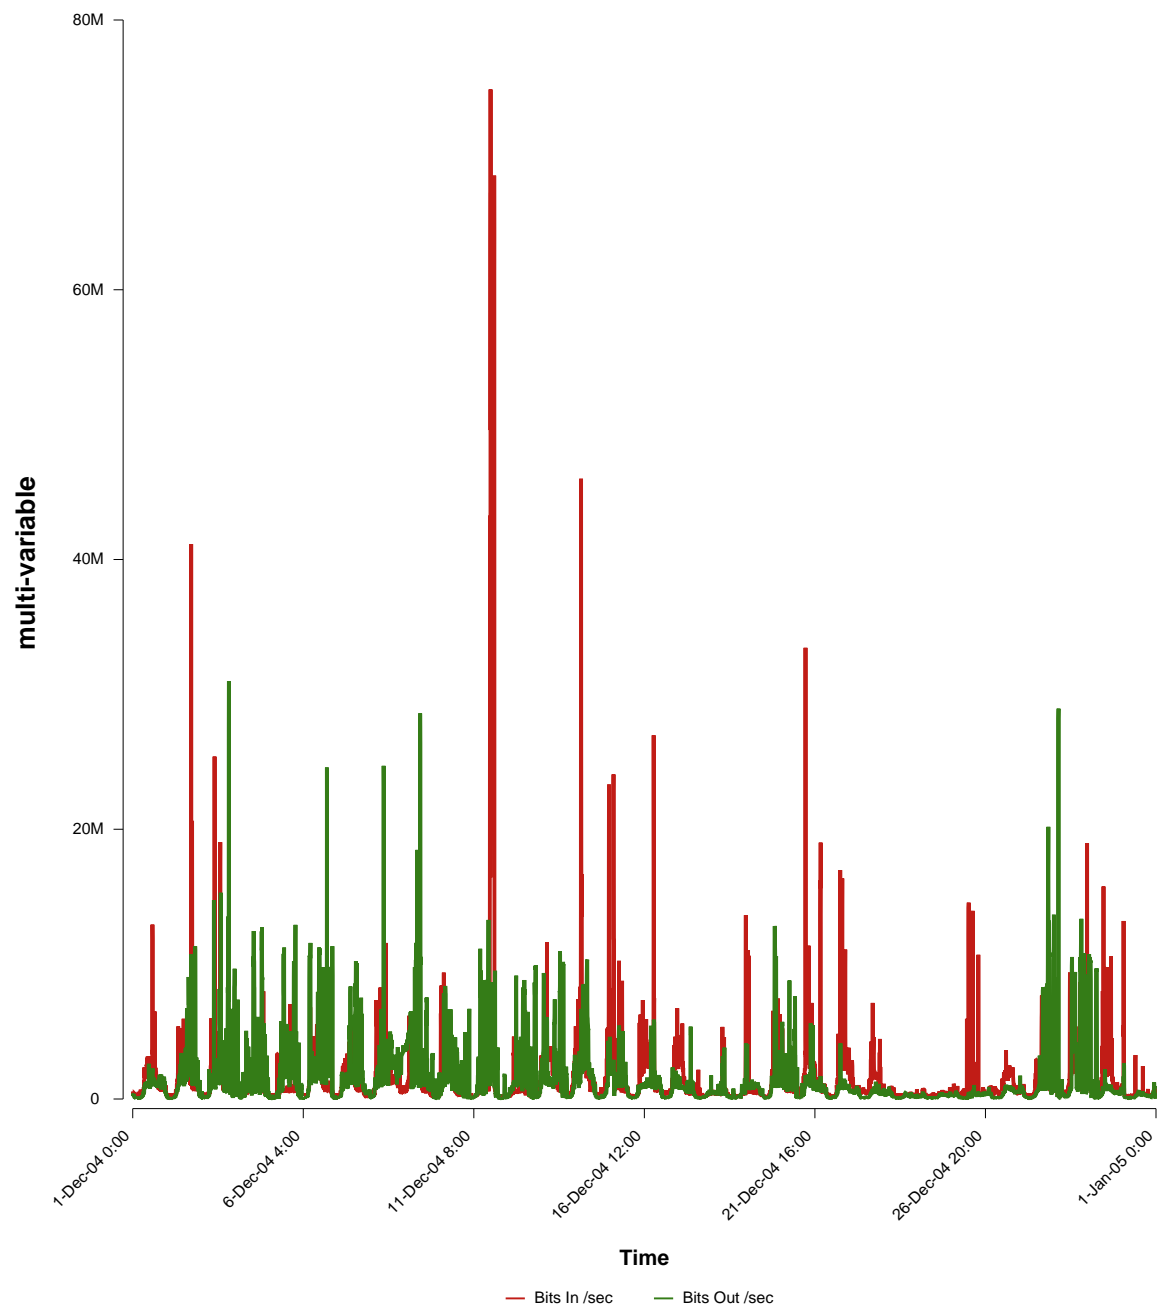

eHealth Trend Report

Divide by Time

SUNET-A-STHLM-LHS

From: 2004/12/01 00:00
To: 2004/12/31 23:59

Created: 2005/01/02 06:03:07