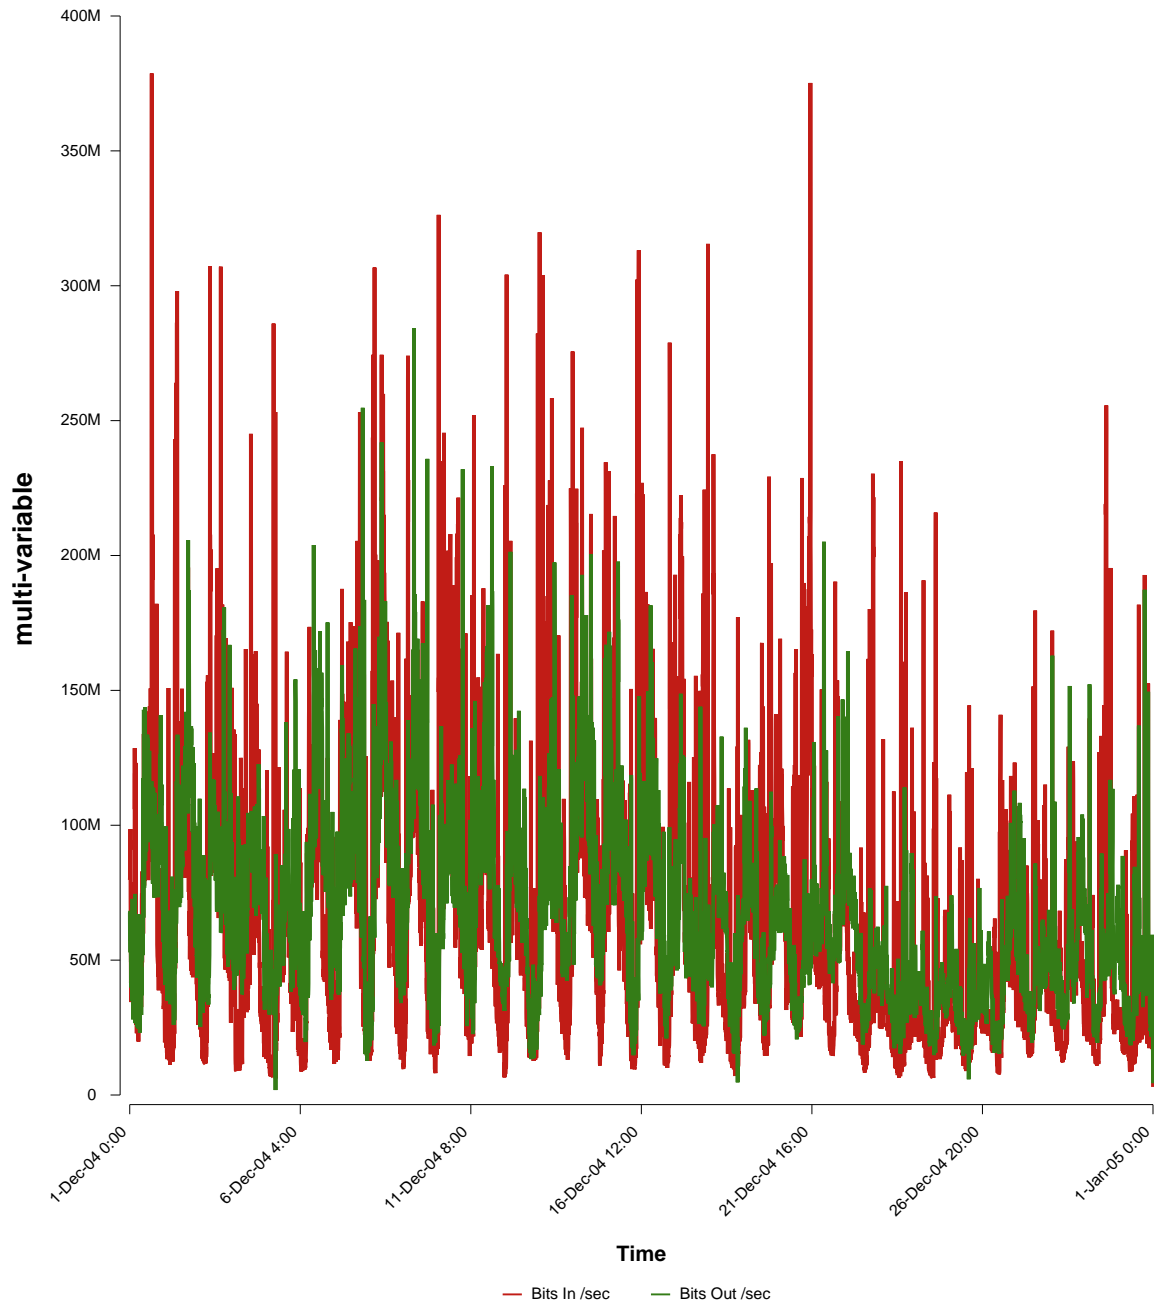

eHealth Trend Report

Divide by Time

SUNET-A-STHLM-KTH

From: 2004/12/01 00:00
To: 2004/12/31 23:59

Created: 2005/01/02 05:51:00