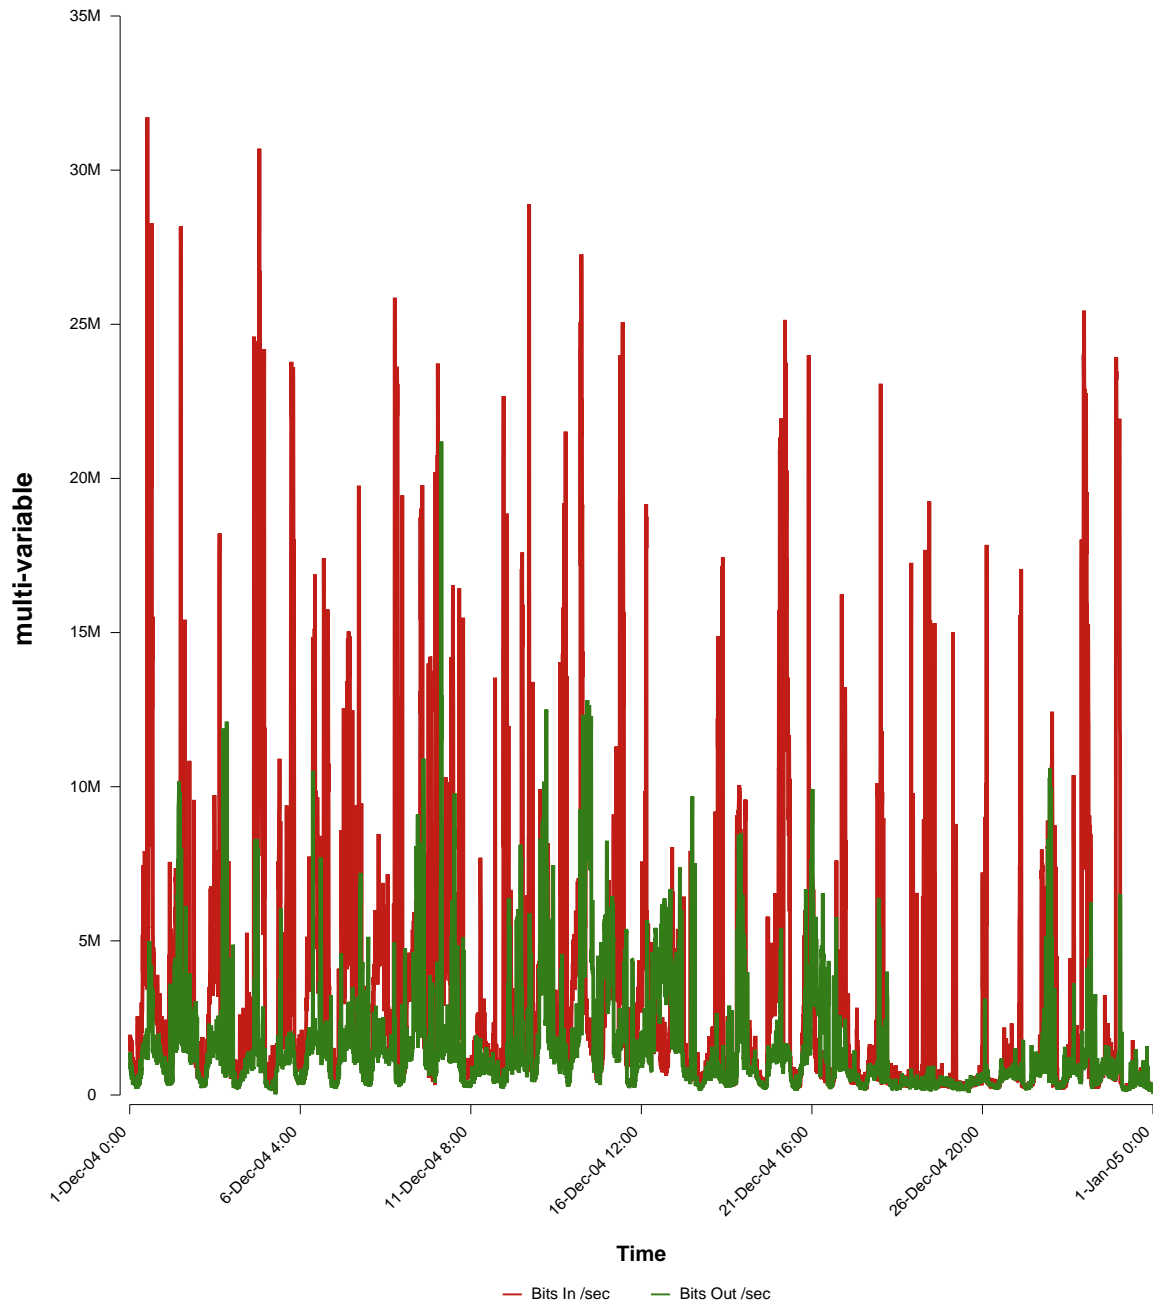

# eHealth Trend Report

Divide by Time

## SUNET-A-STHLM-HHS

From: 2004/12/01 00:00  
To: 2004/12/31 23:59

Created: 2005/01/02 05:31:00