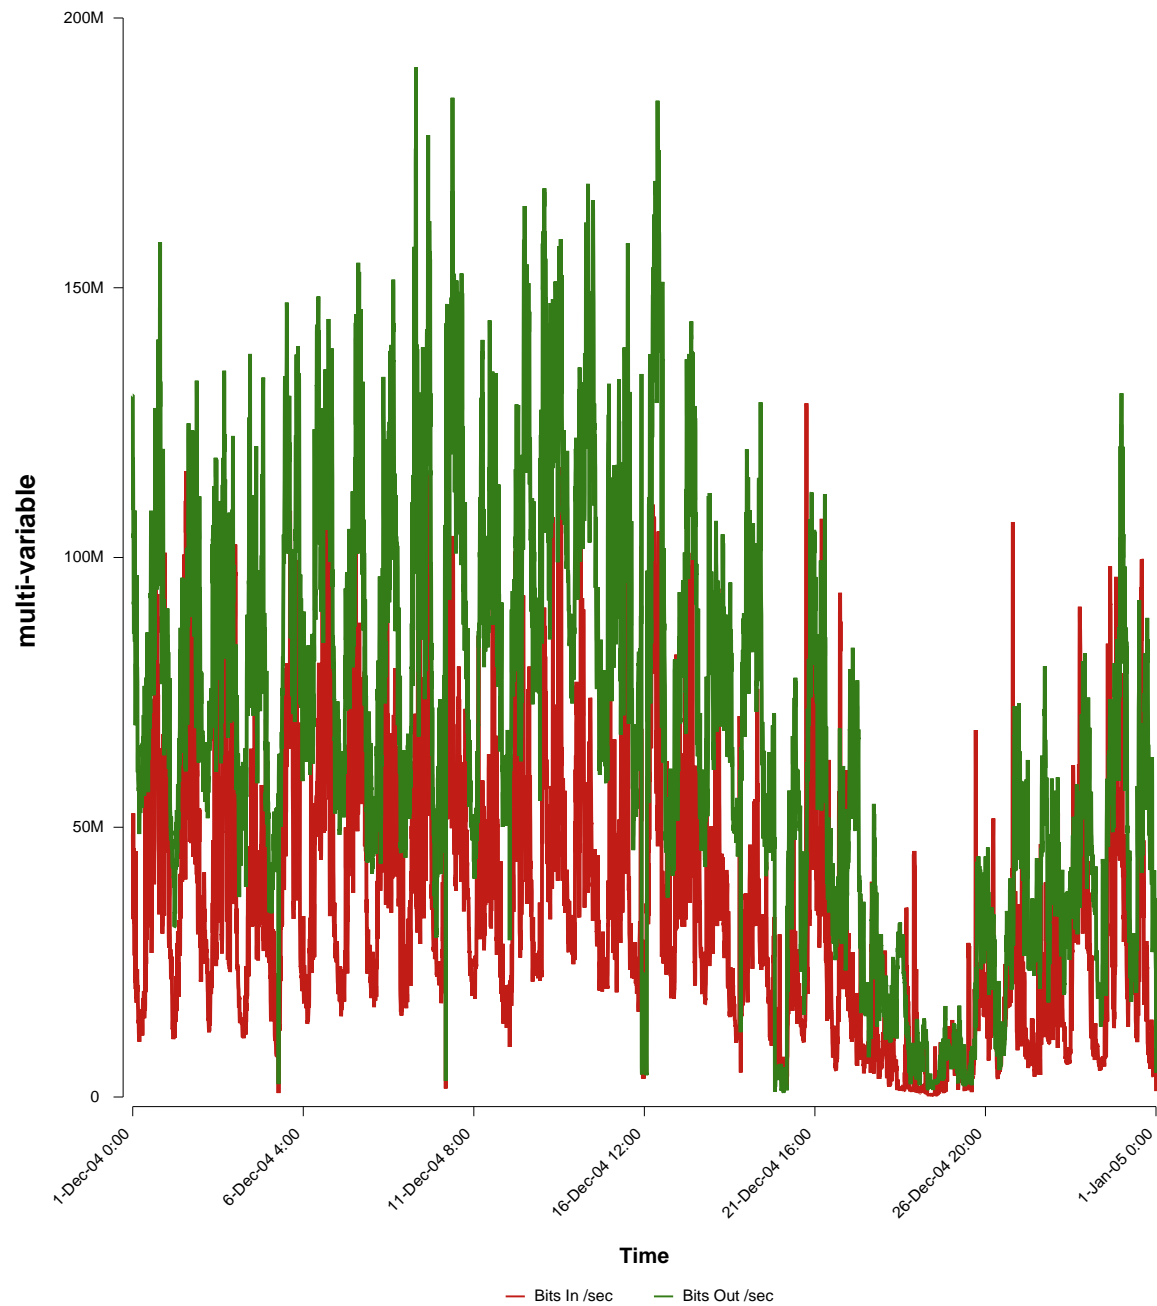

eHealth Trend Report

Divide by Time

SUNET-A-SKOVDE-HIS

From: 2004/12/01 00:00
To: 2004/12/31 23:59

Created: 2005/01/02 05:21:04