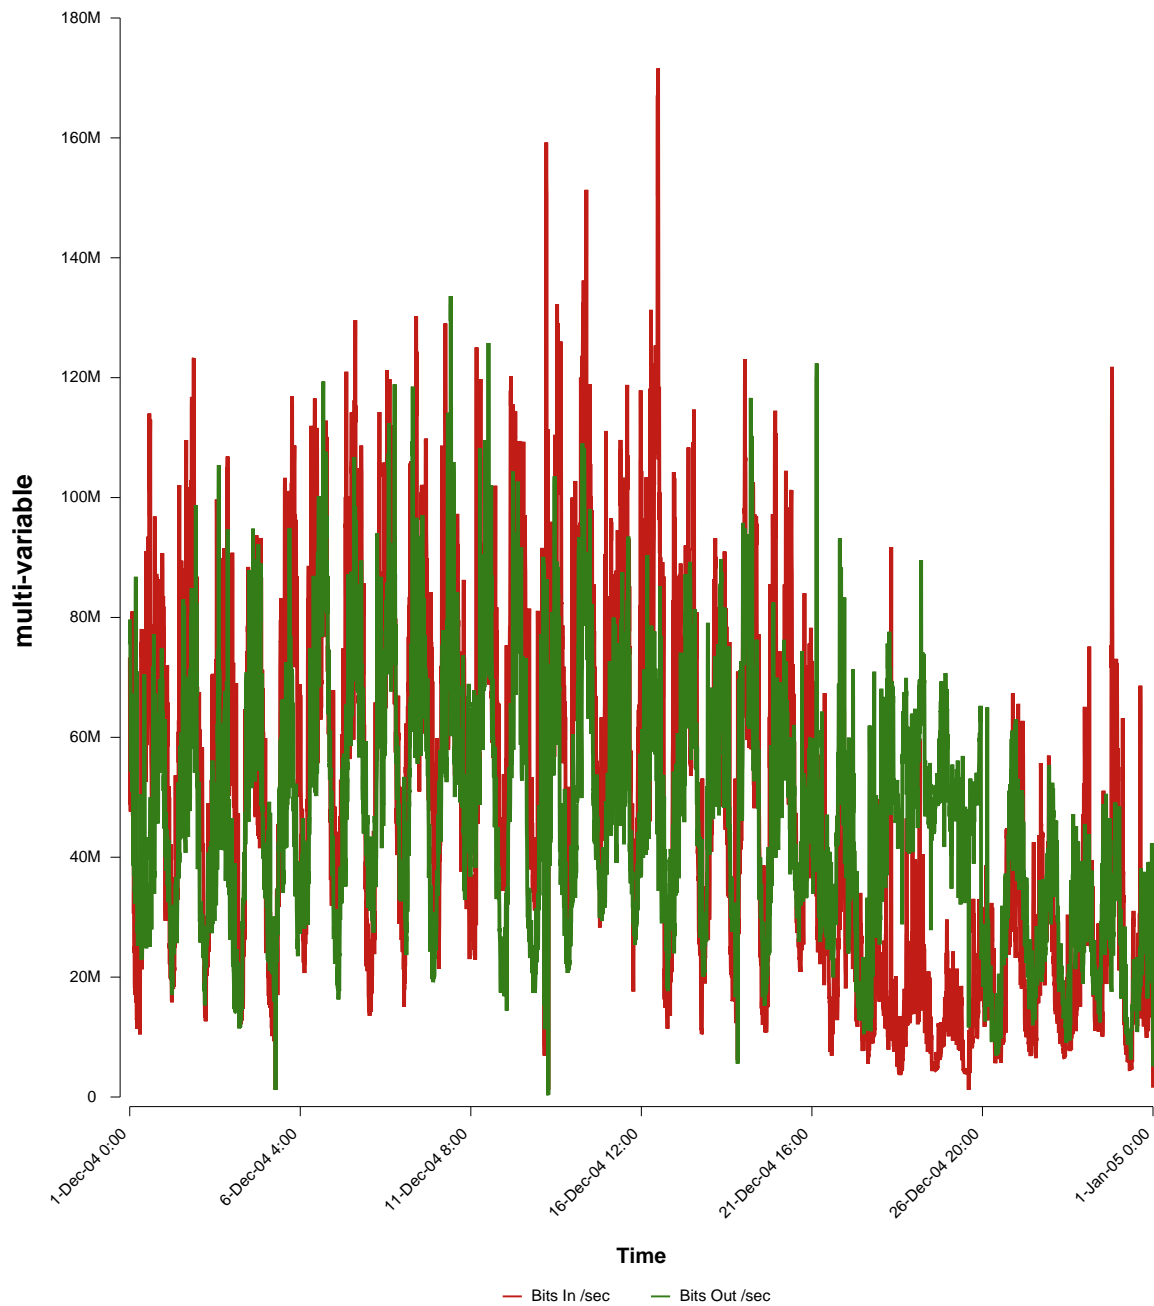

eHealth Trend Report

Divide by Time

SUNET-A-RONNEBY-BTH

From: 2004/12/01 00:00
To: 2004/12/31 23:59

Created: 2005/01/02 05:11:00