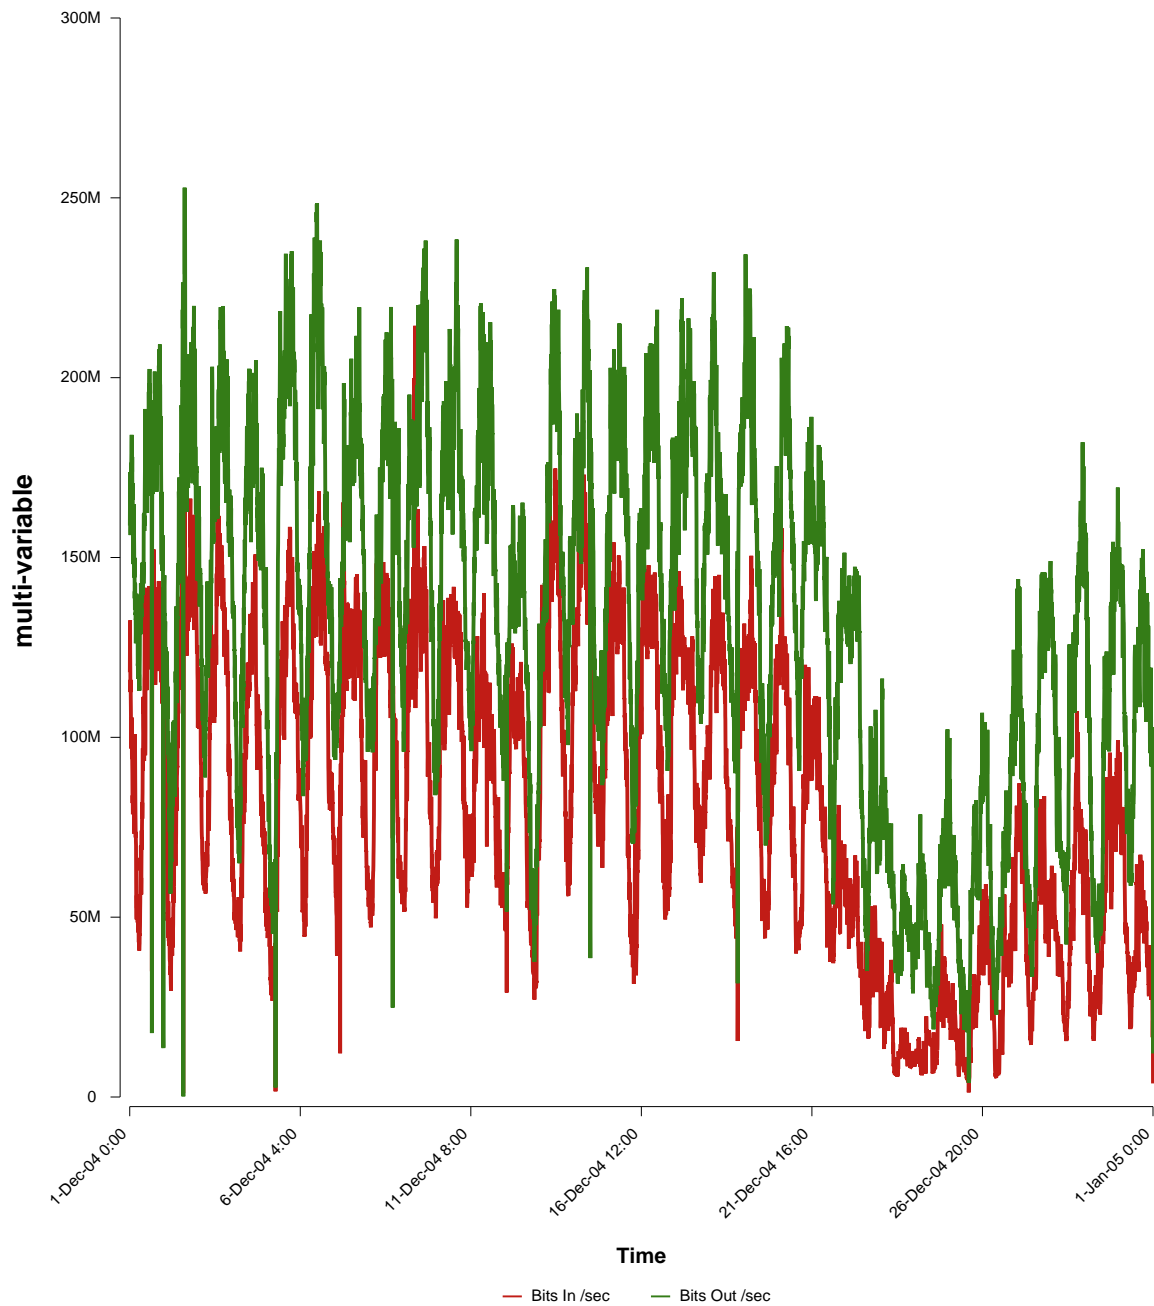

eHealth Trend Report

Divide by Time

SUNET-A-OREBRO-ORU

From: 2004/12/01 00:00
To: 2004/12/31 23:59

Created: 2005/01/02 05:01:02