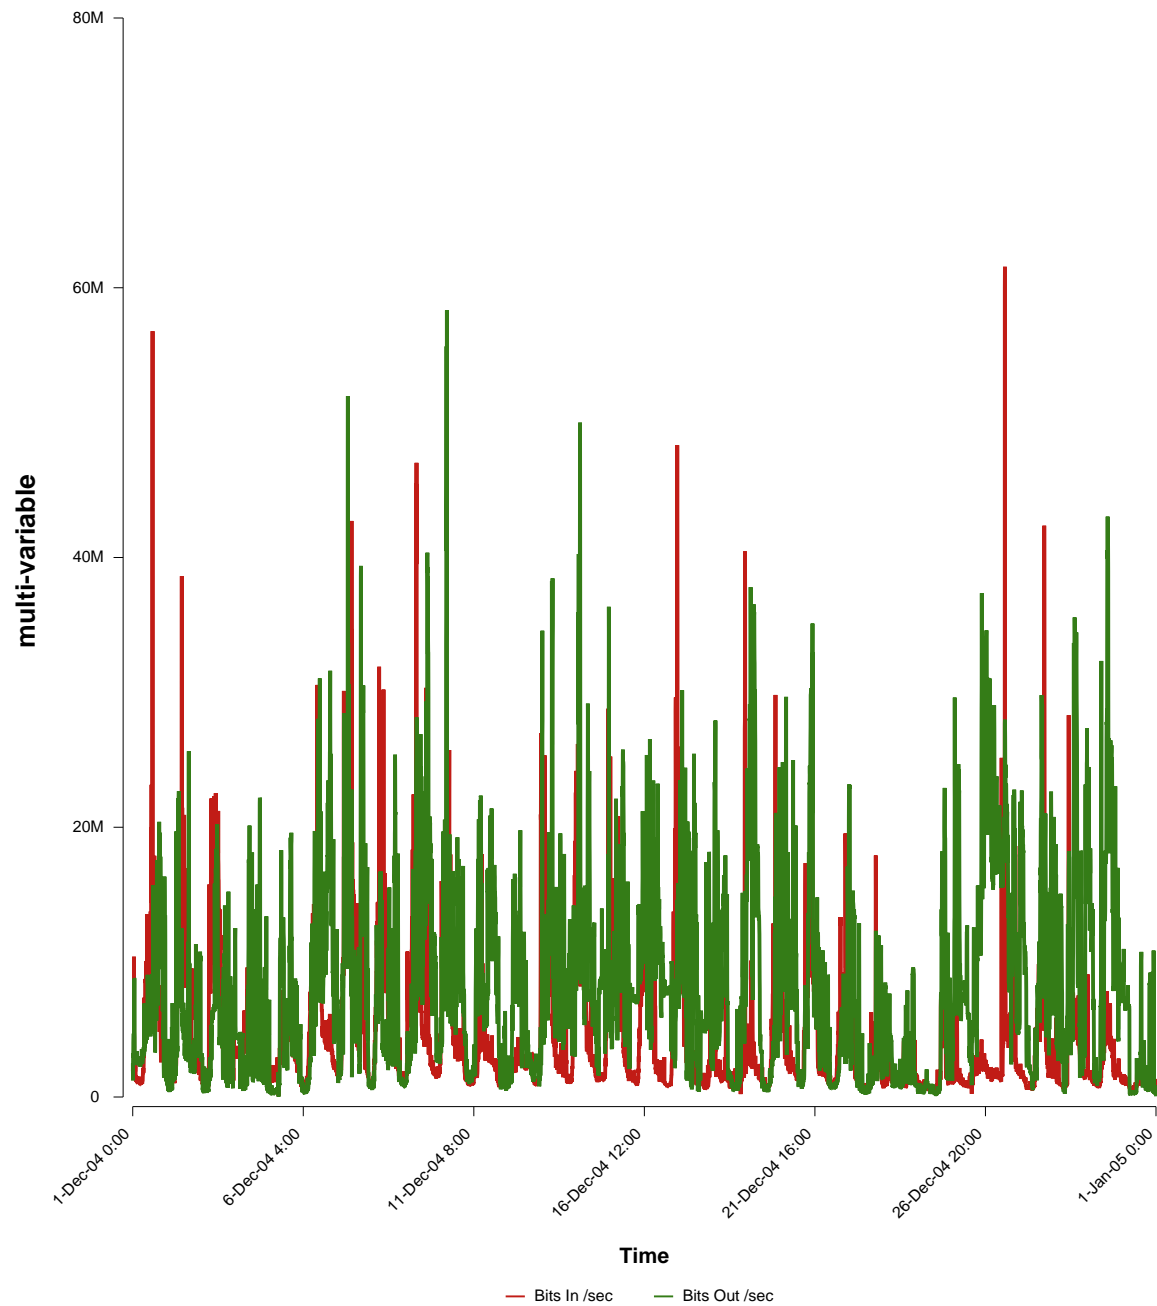

eHealth Trend Report

Divide by Time

SUNET-A-MALMO-MAH

From: 2004/12/01 00:00
To: 2004/12/31 23:59

Created: 2005/01/02 04:51:03