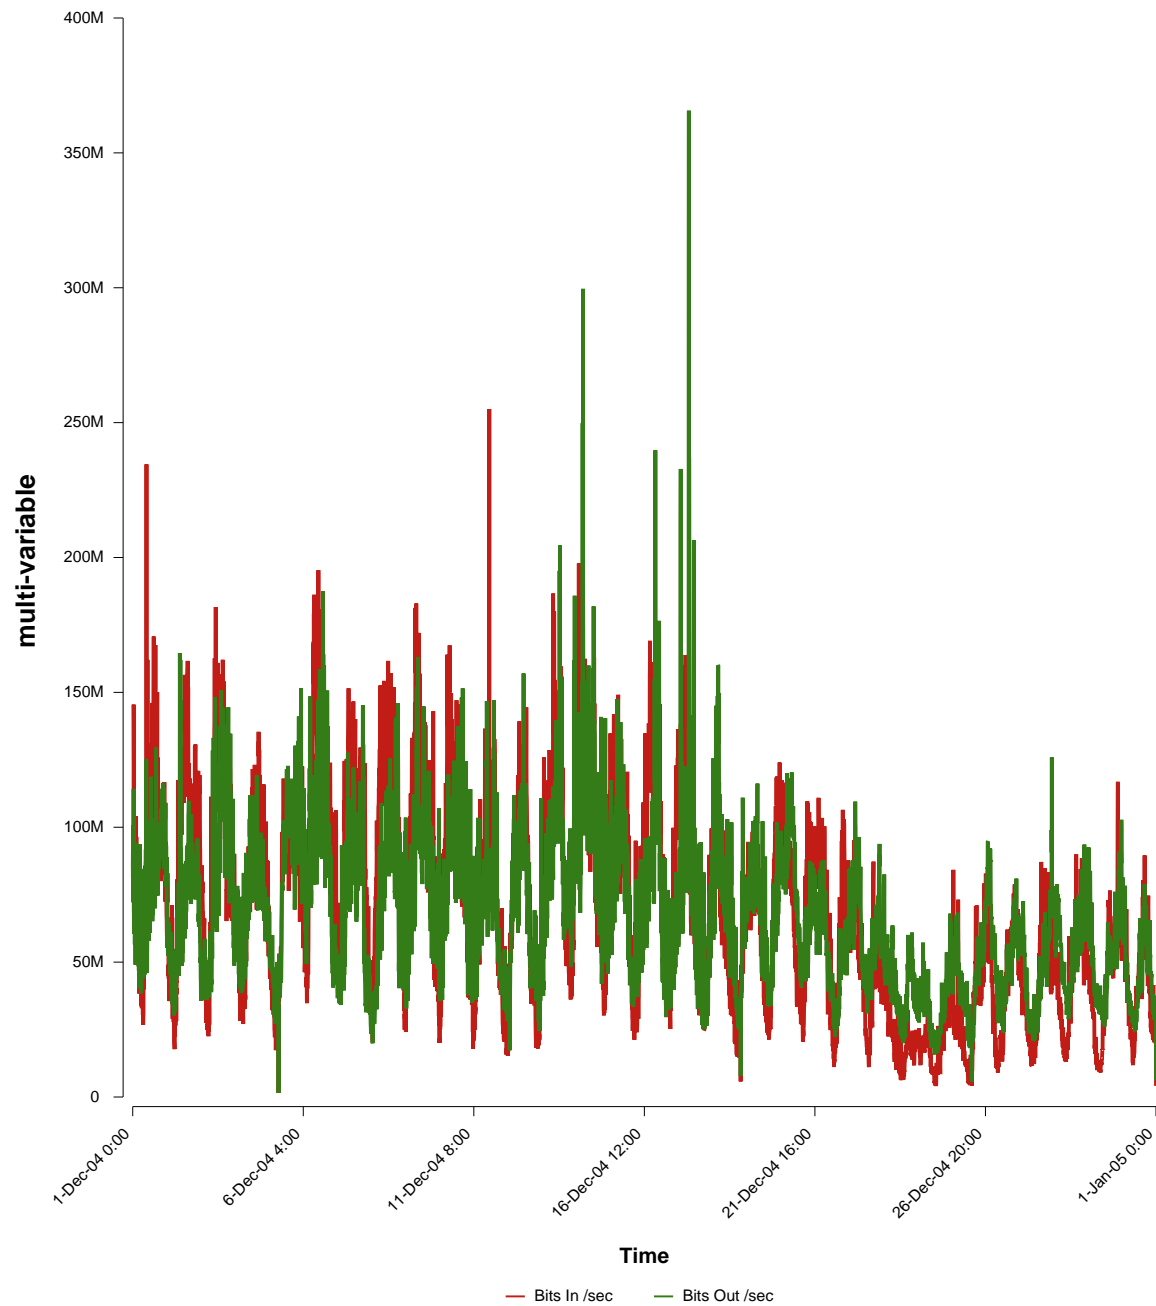

eHealth Trend Report

Divide by Time

SUNET-A-LUND-LU

From: 2004/12/01 00:00
To: 2004/12/31 23:59

Created: 2005/01/02 04:51:02