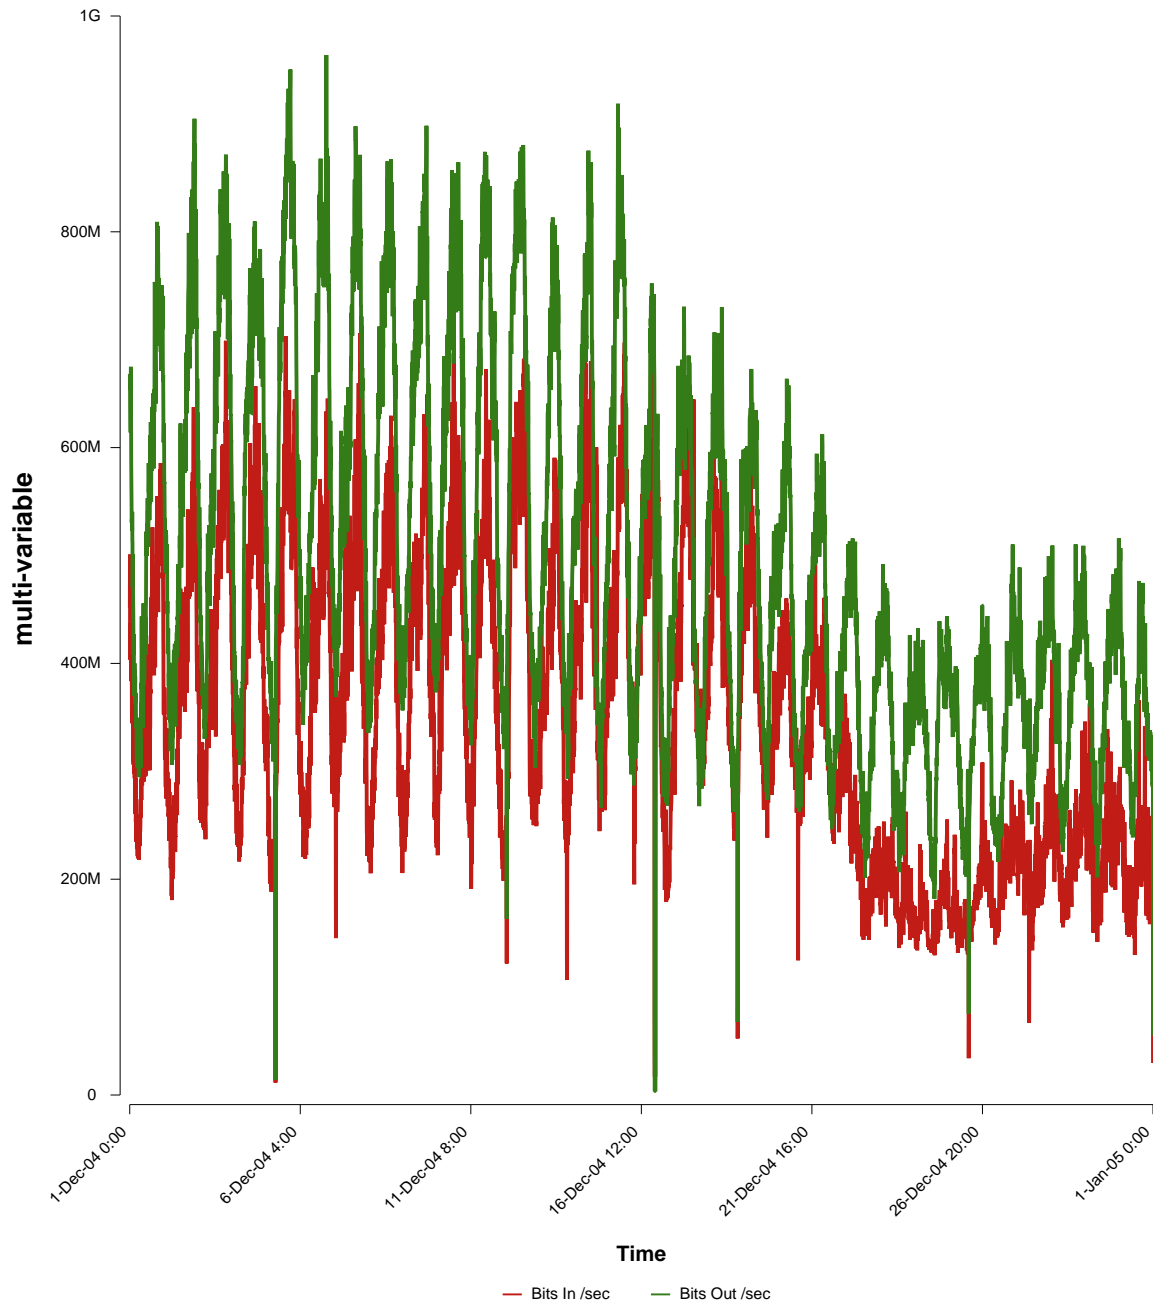

eHealth Trend Report

Divide by Time

SUNET-A-LULEA-LTU

From: 2004/12/01 00:00
To: 2004/12/31 23:59

Created: 2005/01/02 04:46:00