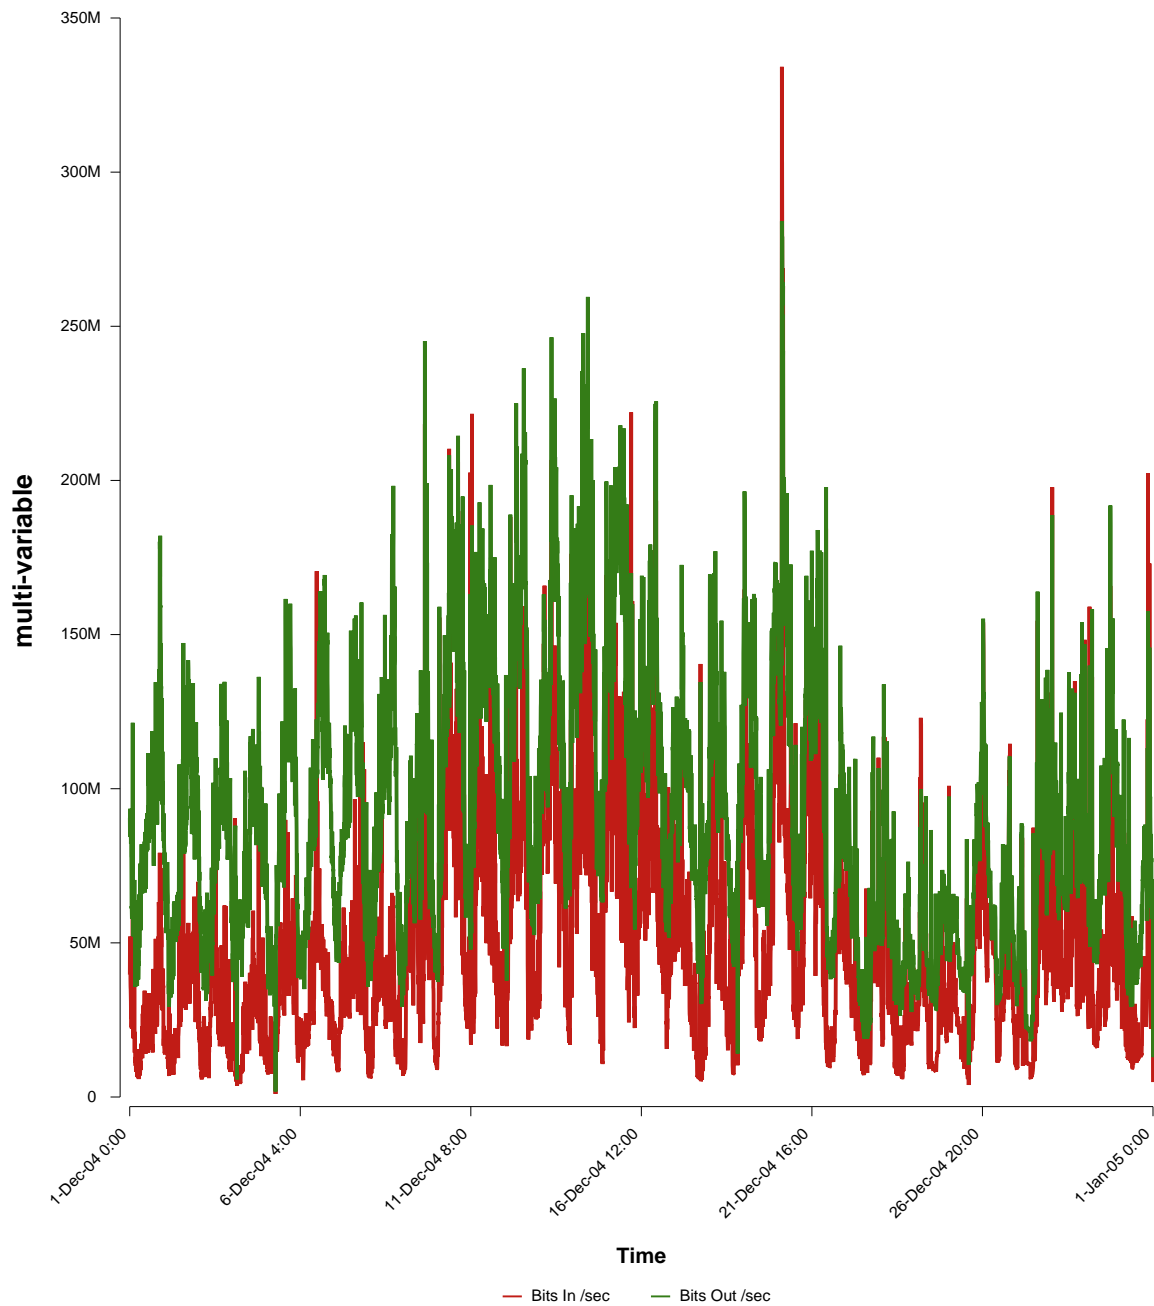

# eHealth Trend Report

Divide by Time

## SUNET-A-KRISTIANSTAD-HKR

From: 2004/12/01 00:00  
To: 2004/12/31 23:59

Created: 2005/01/02 04:21:04