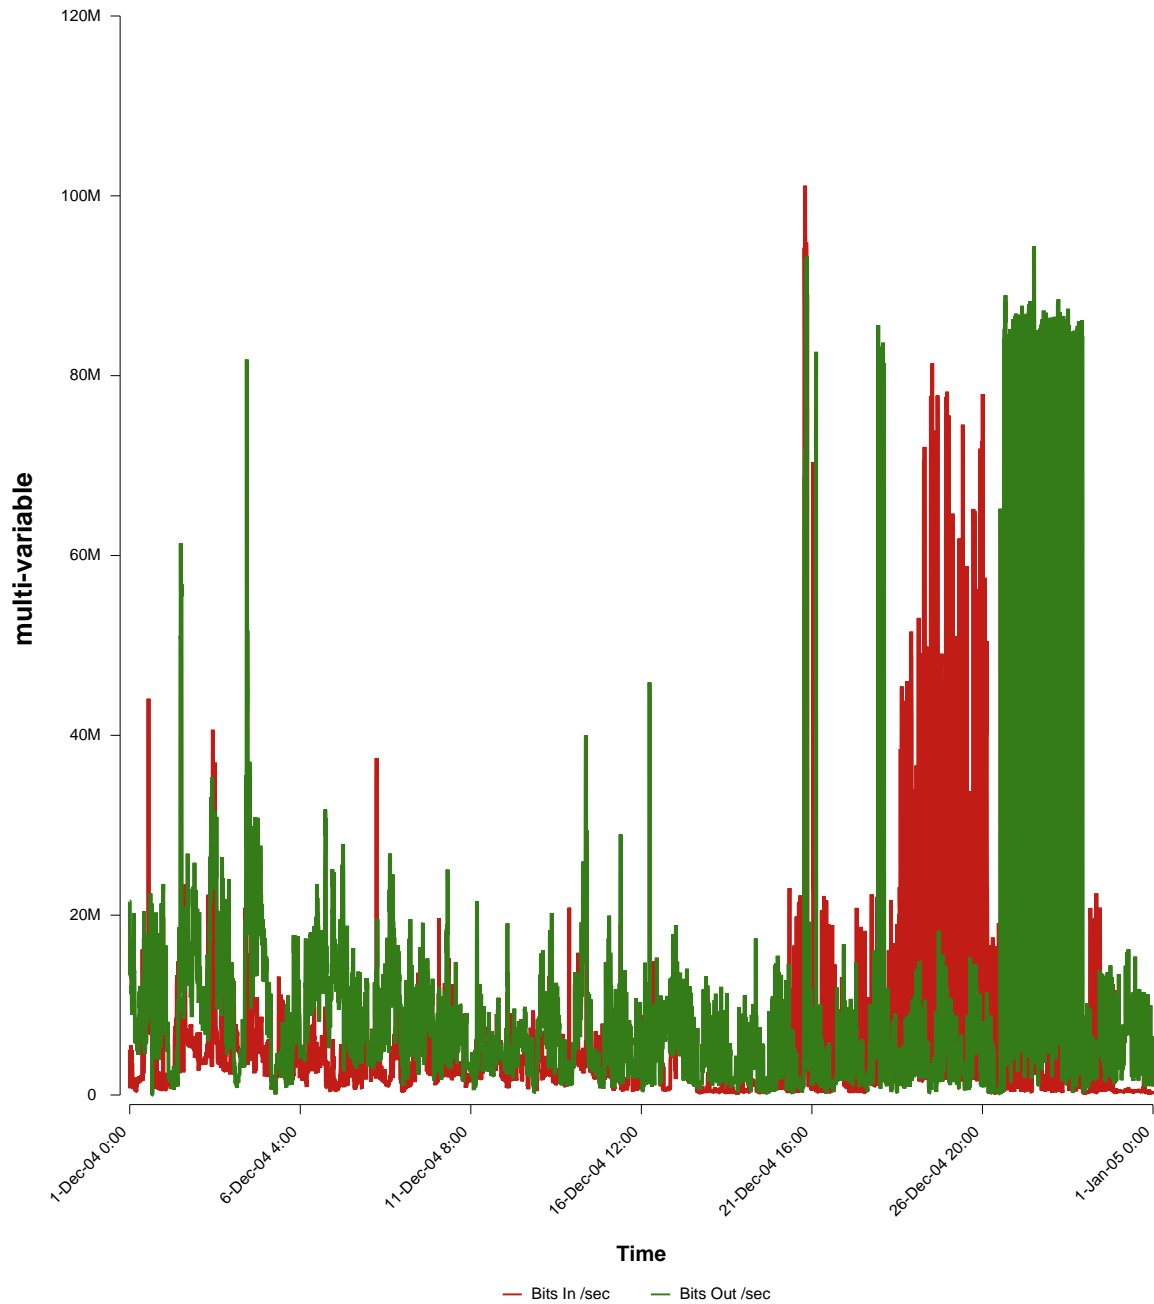

eHealth Trend Report

Divide by Time

SUNET-A-KIRUNA-IRF

From: 2004/12/01 00:00
To: 2004/12/31 23:59

Created: 2005/01/02 04:11:00