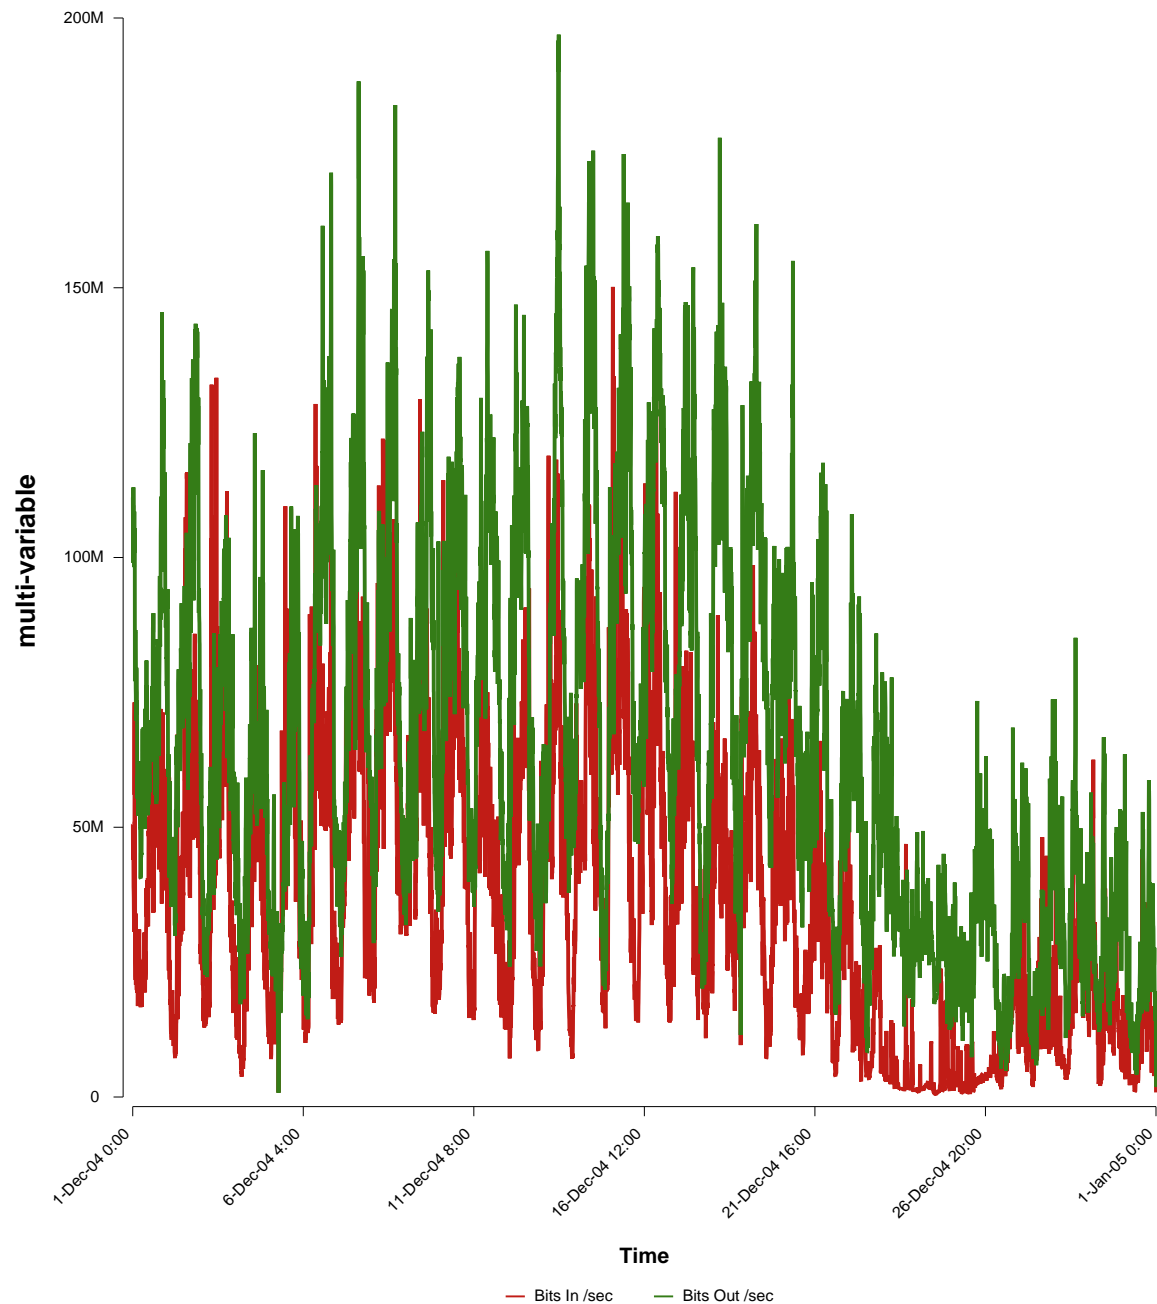

eHealth Trend Report

Divide by Time

SUNET-A-KARLSTAD-KAU

From: 2004/12/01 00:00
To: 2004/12/31 23:59

Created: 2005/01/02 04:01:00