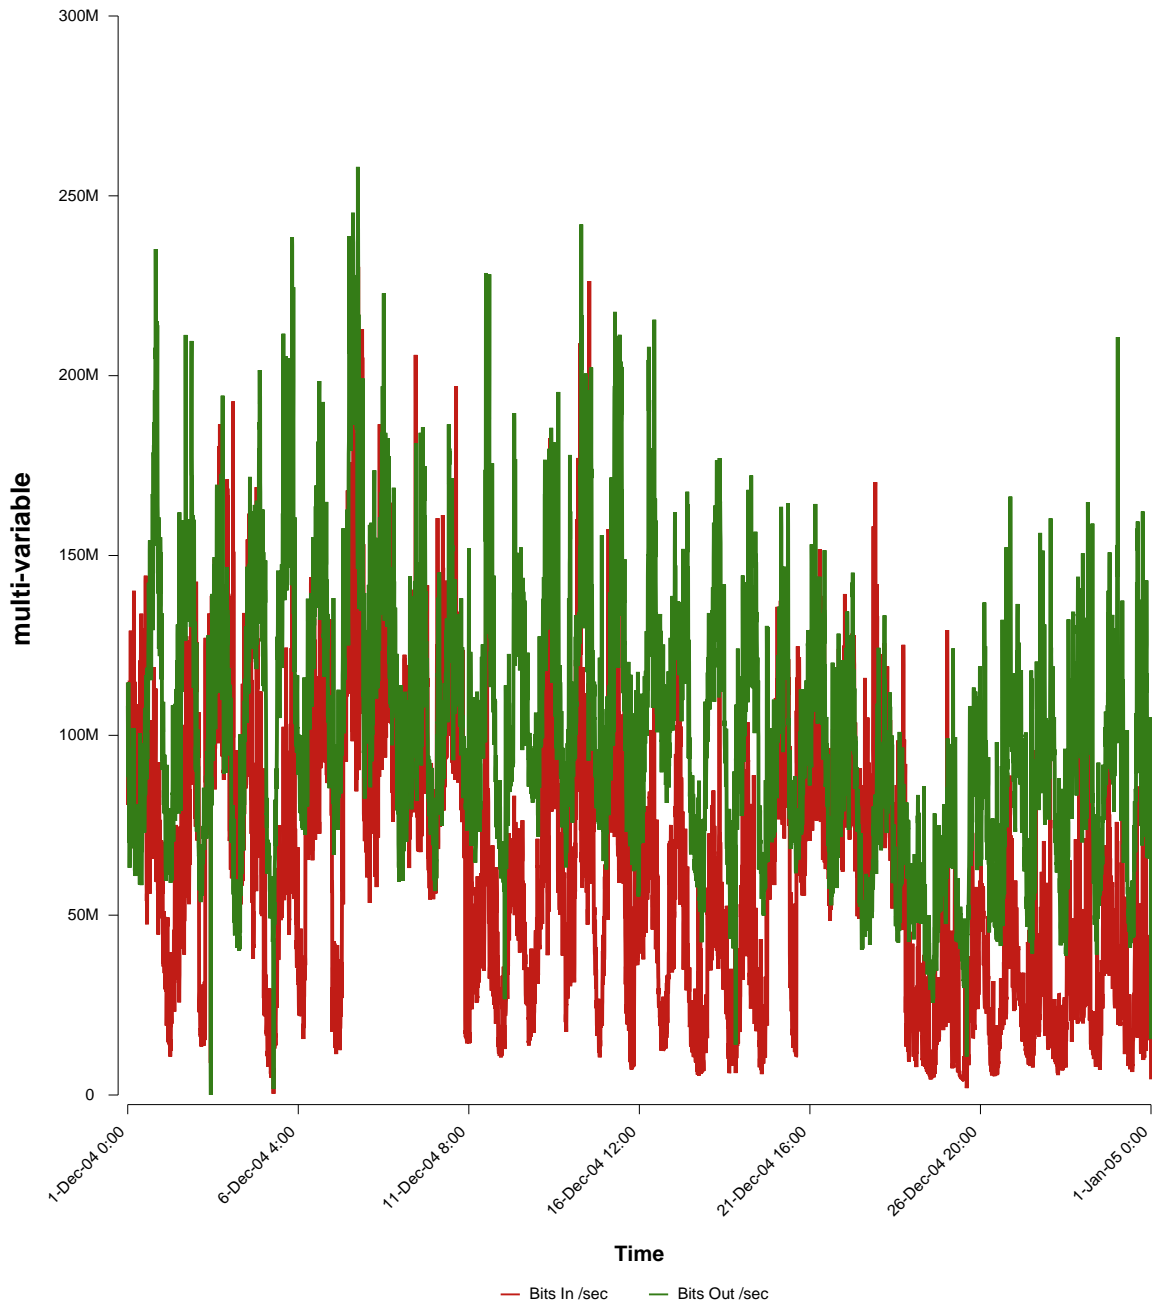

eHealth Trend Report

Divide by Time

SUNET-A-BORLANGE-DU

From: 2004/12/01 00:00
To: 2004/12/31 23:59

Created: 2005/01/02 03:10:58