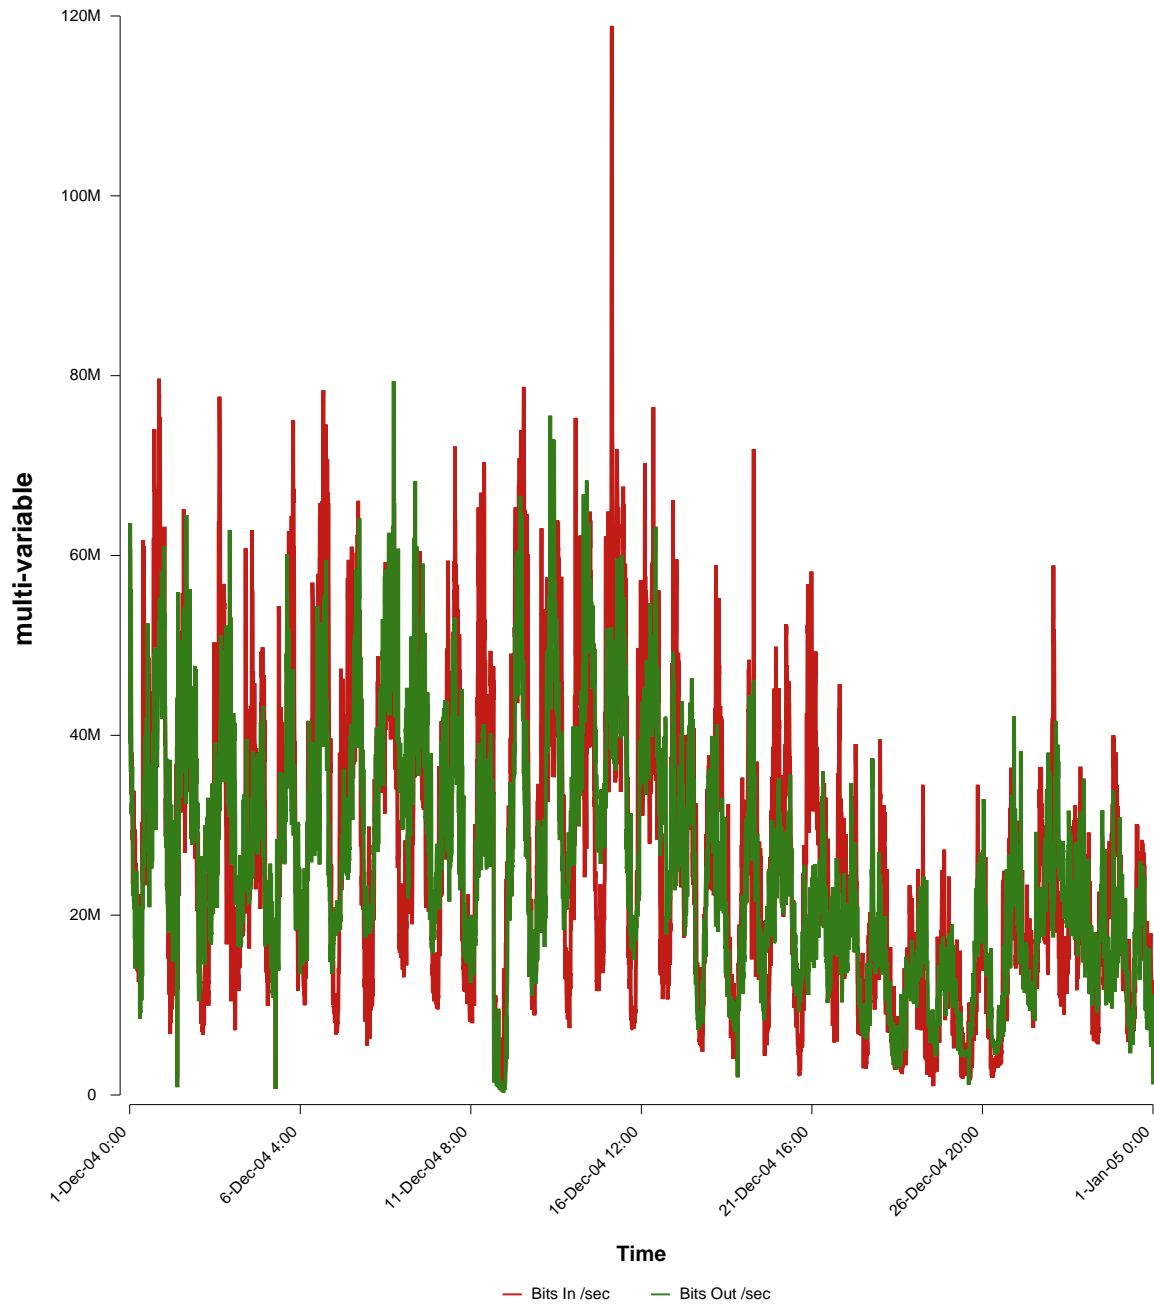

eHealth Trend Report

Divide by Time

SUNET-A-BORAS-HB

From: 2004/12/01 00:00
To: 2004/12/31 23:59

Created: 2005/01/02 03:05:58