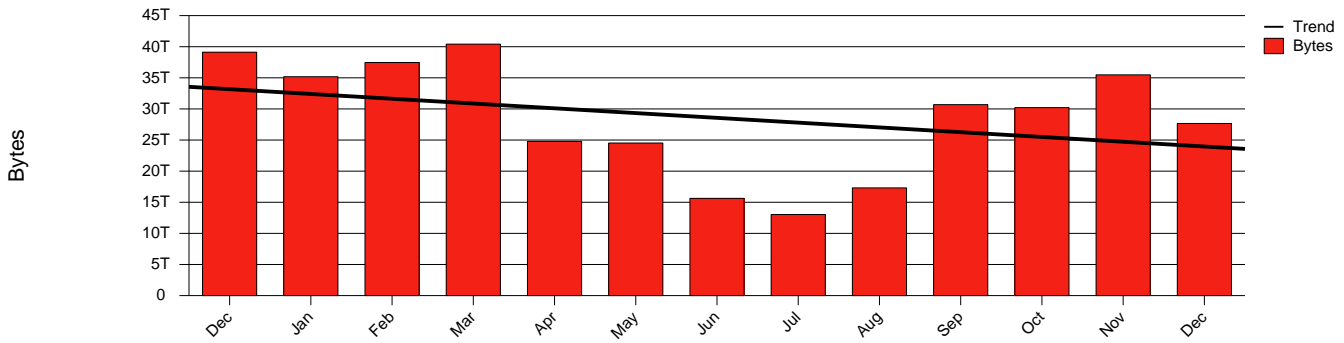

# Visby - HGO - Monthly Health Report

LAN/WAN

Report for 2004/12/31

Total Network Volume by Month

Total Network Volume by Week

Total Network Volume by Day

Situations to Watch

Rank	Element Name	Variable	Threshold	Monthly Average		Days to (from) Threshold
			Value	Actual	Predicted	
1	hgo1-POS(In)	Errors (% Frames)	5.000	0.000	0.000	Increasing
2	hgo1-POS(In)	Volume (Bandwidth %)	80.000	1.293	1.067	Decreasing
3	hgo1-POS(Out)	Volume (Bandwidth %)	80.000	2.030	1.558	Decreasing
4	hgo2-POS(In)	Errors (% Frames)	5.000	0.000	0.034	Decreasing