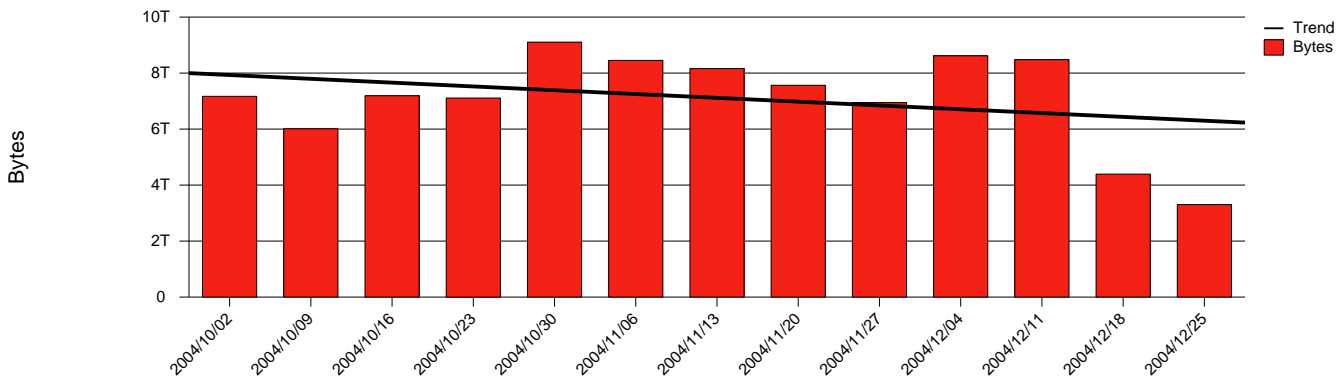

# Visby - HGO - Monthly Health Report

LAN/WAN

Report for 2004/12/31

Total Network Volume by Month

Total Network Volume by Week

Total Network Volume by Day

Situations to Watch

Rank	Element Name	Variable	Threshold	Monthly Average		Days to (from) Threshold
			Value	Actual	Predicted	
1	hgo1-POS(In)	Errors (% Frames)	5.000	0.000	0.000	Increasing
2	hgo1-POS(In)	Volume (Bandwidth %)	80.000	1.293	1.067	Decreasing
3	hgo1-POS(Out)	Volume (Bandwidth %)	80.000	2.030	1.558	Decreasing
4	hgo2-POS(In)	Errors (% Frames)	5.000	0.000	0.034	Decreasing