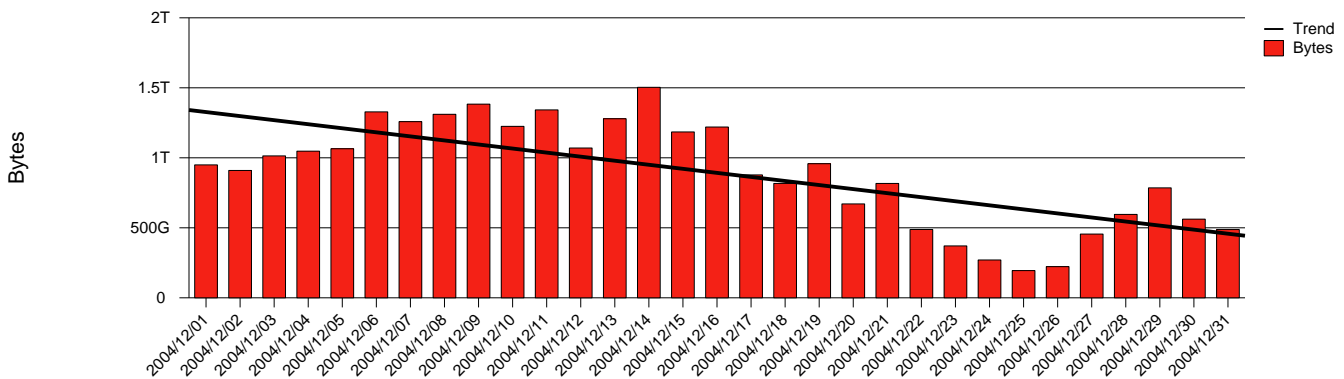

# Visby - HGO - Monthly Health Report

LAN/WAN

Report for 2004/12/31

Total Network Volume by Month

Total Network Volume by Week

Total Network Volume by Day

Situations to Watch

Rank	Element Name	Variable	Threshold	Monthly Average		Days to (from) Threshold
			Value	Actual	Predicted	
1	hgo1-POS(In)	Errors (% Frames)	5.000	0.000	0.000	Increasing
2	hgo1-POS(In)	Volume (Bandwidth %)	80.000	1.293	1.067	Decreasing
3	hgo1-POS(Out)	Volume (Bandwidth %)	80.000	2.030	1.558	Decreasing
4	hgo2-POS(In)	Errors (% Frames)	5.000	0.000	0.034	Decreasing