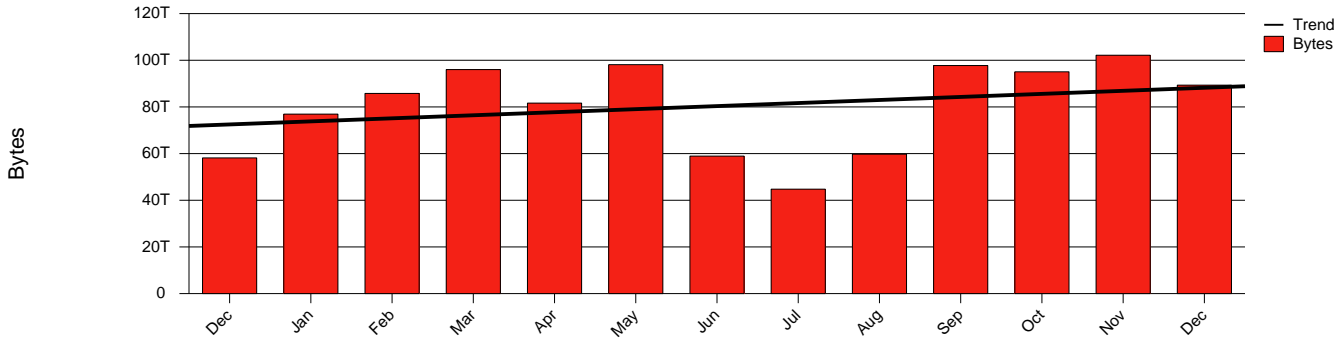

Växjö - VXU - Monthly Health Report

LAN/WAN

Report for 2004/12/31

Total Network Volume by Month

Total Network Volume by Week

Total Network Volume by Day

Situations to Watch

Rank	Element Name	Variable	Threshold	Monthly Average		Days to (from) Threshold
			Value	Actual	Predicted	
1	vxu2-SRP(Out)	Volume (Bandwidth %)	80.000	5.569	5.968	Increasing
2	vxu1-SRP(In)	Volume (Bandwidth %)	80.000	4.674	4.750	Increasing
3	vxu2-SRP(In)	Volume (Bandwidth %)	80.000	0.003	0.003	Increasing
4	vxu1-SRP(Out)	Volume (Bandwidth %)	80.000	0.485	0.081	Decreasing
5	vxu2-SRP(In)	Errors (% Frames)	5.000	0.000	0.000	Decreasing