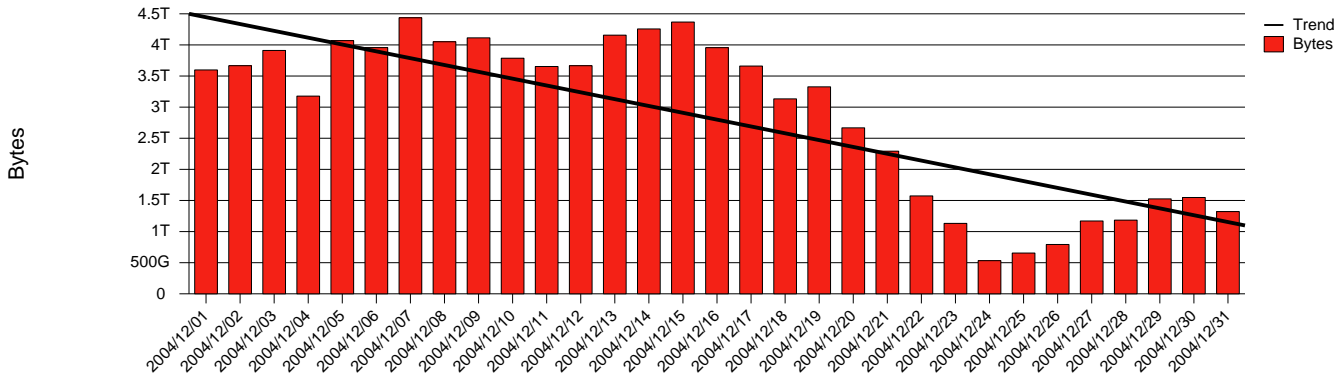

Växjö - VXU - Monthly Health Report

LAN/WAN

Report for 2004/12/31

Total Network Volume by Month

Total Network Volume by Week

Total Network Volume by Day

Situations to Watch

Rank	Element Name	Variable	Threshold	Monthly Average		Days to (from) Threshold
			Value	Actual	Predicted	
1	vxu2-SRP(Out)	Volume (Bandwidth %)	80.000	5.569	5.968	Increasing
2	vxu1-SRP(In)	Volume (Bandwidth %)	80.000	4.674	4.750	Increasing
3	vxu2-SRP(In)	Volume (Bandwidth %)	80.000	0.003	0.003	Increasing
4	vxu1-SRP(Out)	Volume (Bandwidth %)	80.000	0.485	0.081	Decreasing
5	vxu2-SRP(In)	Errors (% Frames)	5.000	0.000	0.000	Decreasing