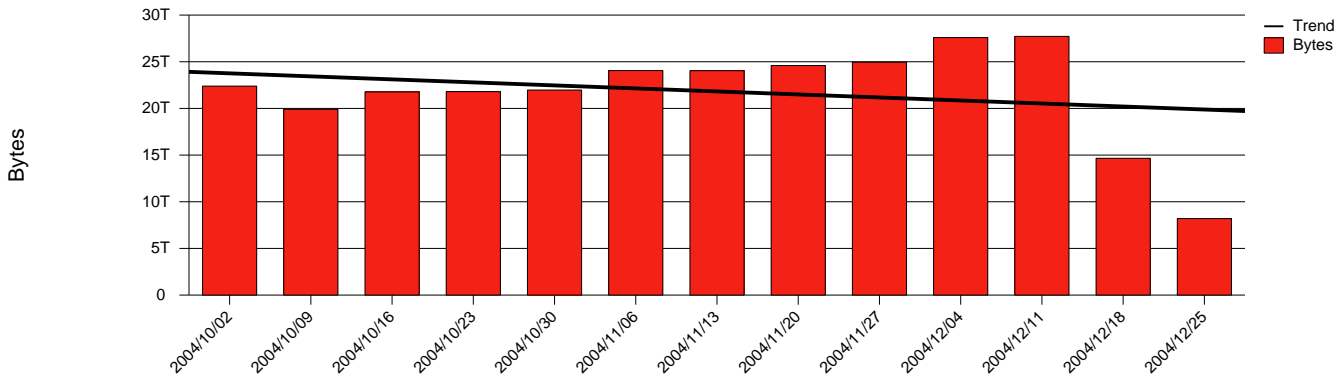

Växjö - VXU - Monthly Health Report

LAN/WAN

Report for 2004/12/31

Total Network Volume by Month

Total Network Volume by Week

Total Network Volume by Day

Situations to Watch

Rank	Element Name	Variable	Threshold	Monthly Average		Days to (from) Threshold
			Value	Actual	Predicted	
1	vxu2-SRP(Out)	Volume (Bandwidth %)	80.000	5.569	5.968	Increasing
2	vxu1-SRP(In)	Volume (Bandwidth %)	80.000	4.674	4.750	Increasing
3	vxu2-SRP(In)	Volume (Bandwidth %)	80.000	0.003	0.003	Increasing
4	vxu1-SRP(Out)	Volume (Bandwidth %)	80.000	0.485	0.081	Decreasing
5	vxu2-SRP(In)	Errors (% Frames)	5.000	0.000	0.000	Decreasing