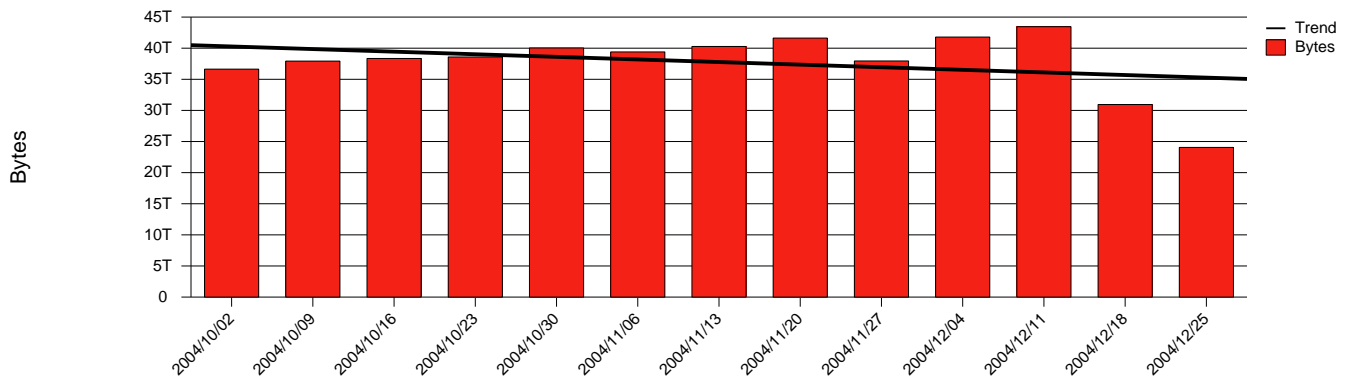

Uppsala - UU - Monthly Health Report

LAN/WAN

Report for 2004/12/31

Total Network Volume by Month

Total Network Volume by Week

Total Network Volume by Day

Situations to Watch

Rank	Element Name	Variable	Threshold Value	Monthly Average		Days to (from) Threshold
				Actual	Predicted	
1	uu1-SRP(Out)	Volume (Bandwidth %)	80.000	11.615	11.268	Increasing
2	uu1-SRP(In)	Volume (Bandwidth %)	80.000	7.216	7.067	Increasing
3	uu2-SRP(In)	Errors (% Frames)	5.000	0.000	0.002	Increasing
4	uu1-SRP(In)	Errors (% Frames)	5.000	0.000	0.000	Increasing
5	uu2-SRP(In)	Volume (Bandwidth %)	80.000	0.007	0.017	Decreasing
6	uu2-SRP(Out)	Volume (Bandwidth %)	80.000	0.005	0.017	Decreasing