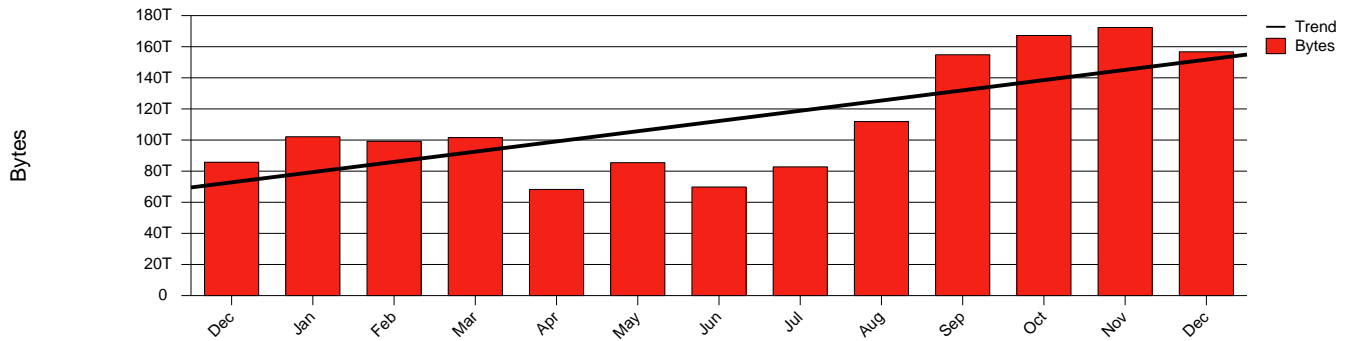

Uppsala - UU - Monthly Health Report

LAN/WAN

Report for 2004/12/31

Total Network Volume by Month

Total Network Volume by Week

Total Network Volume by Day

Situations to Watch

Rank	Element Name	Variable	Threshold Value	Monthly Average		Days to (from) Threshold
				Actual	Predicted	
1	uu1-SRP(Out)	Volume (Bandwidth %)	80.000	11.615	11.268	Increasing
2	uu1-SRP(In)	Volume (Bandwidth %)	80.000	7.216	7.067	Increasing
3	uu2-SRP(In)	Errors (% Frames)	5.000	0.000	0.002	Increasing
4	uu1-SRP(In)	Errors (% Frames)	5.000	0.000	0.000	Increasing
5	uu2-SRP(In)	Volume (Bandwidth %)	80.000	0.007	0.017	Decreasing
6	uu2-SRP(Out)	Volume (Bandwidth %)	80.000	0.005	0.017	Decreasing