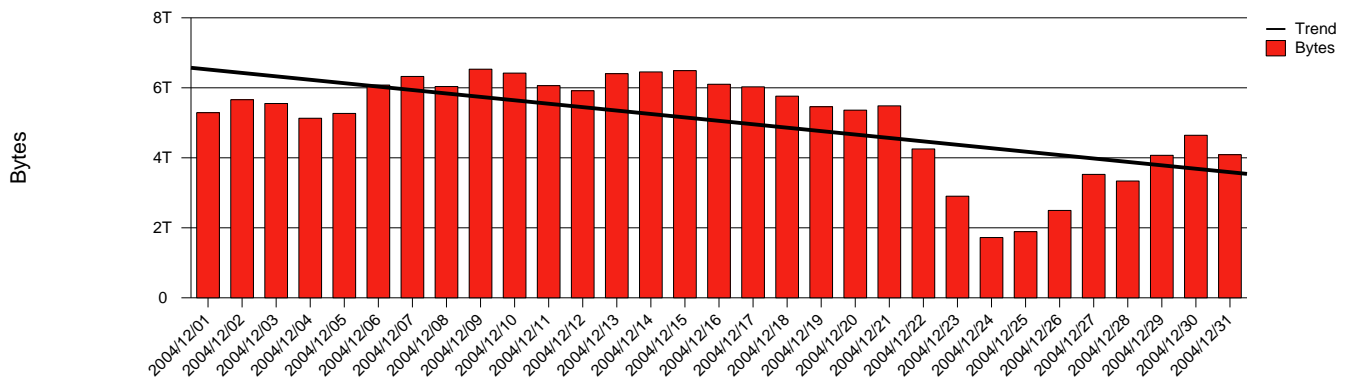

Uppsala - UU - Monthly Health Report

LAN/WAN

Report for 2004/12/31

Total Network Volume by Month

Total Network Volume by Week

Total Network Volume by Day

Situations to Watch

Rank	Element Name	Variable	Threshold Value	Monthly Average		Days to (from) Threshold
				Actual	Predicted	
1	uu1-SRP(Out)	Volume (Bandwidth %)	80.000	11.615	11.268	Increasing
2	uu1-SRP(In)	Volume (Bandwidth %)	80.000	7.216	7.067	Increasing
3	uu2-SRP(In)	Errors (% Frames)	5.000	0.000	0.002	Increasing
4	uu1-SRP(In)	Errors (% Frames)	5.000	0.000	0.000	Increasing
5	uu2-SRP(In)	Volume (Bandwidth %)	80.000	0.007	0.017	Decreasing
6	uu2-SRP(Out)	Volume (Bandwidth %)	80.000	0.005	0.017	Decreasing