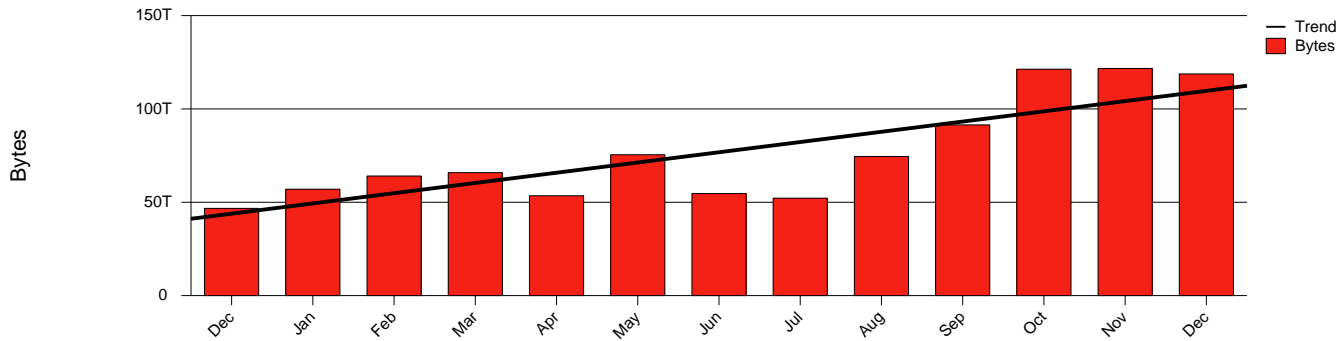

# Umeå - UMU - Monthly Health Report

LAN/WAN

Report for 2004/12/31

Total Network Volume by Month

Total Network Volume by Week

Total Network Volume by Day

Situations to Watch

Rank	Element Name	Variable	Threshold Value	Monthly Average		Days to (from) Threshold
				Actual	Predicted	
1	umu1-SRP(Out)	Volume (Bandwidth %)	80.000	9.689	9.239	Increasing
2	umu1-SRP(In)	Volume (Bandwidth %)	80.000	4.572	4.077	Increasing
3	umu1-SRP(In)	Errors (% Frames)	5.000	0.000	0.000	Decreasing
4	umu2-SRP(In)	Volume (Bandwidth %)	80.000	0.003	0.000	Decreasing
5	umu2-SRP(In)	Errors (% Frames)	5.000	0.000	0.000	Decreasing
6	umu2-SRP(Out)	Volume (Bandwidth %)	80.000	0.001	0.000	Decreasing