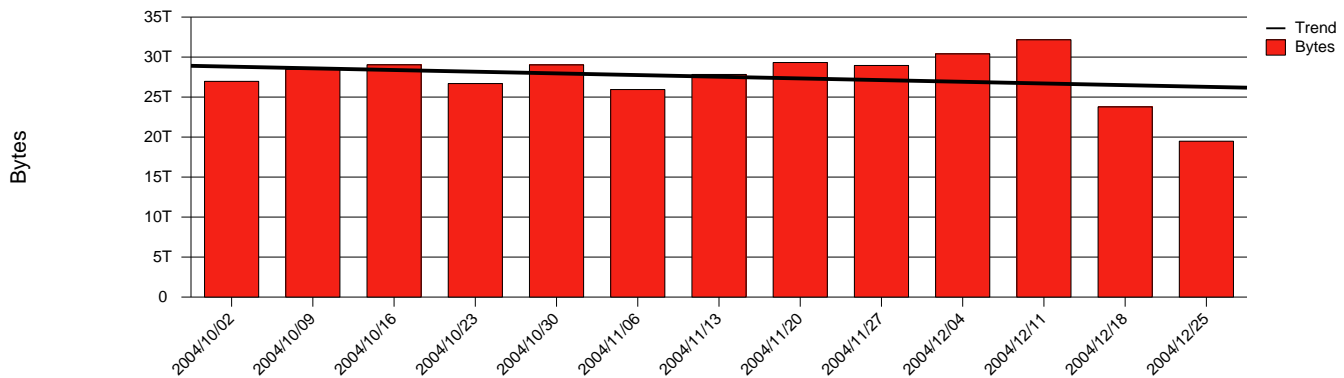

# Umeå - UMU - Monthly Health Report

LAN/WAN

Report for 2004/12/31

Total Network Volume by Month

Total Network Volume by Week

Total Network Volume by Day

Situations to Watch

Rank	Element Name	Variable	Threshold Value	Monthly Average		Days to (from) Threshold
				Actual	Predicted	
1	umu1-SRP(Out)	Volume (Bandwidth %)	80.000	9.689	9.239	Increasing
2	umu1-SRP(In)	Volume (Bandwidth %)	80.000	4.572	4.077	Increasing
3	umu1-SRP(In)	Errors (% Frames)	5.000	0.000	0.000	Decreasing
4	umu2-SRP(In)	Volume (Bandwidth %)	80.000	0.003	0.000	Decreasing
5	umu2-SRP(In)	Errors (% Frames)	5.000	0.000	0.000	Decreasing
6	umu2-SRP(Out)	Volume (Bandwidth %)	80.000	0.001	0.000	Decreasing