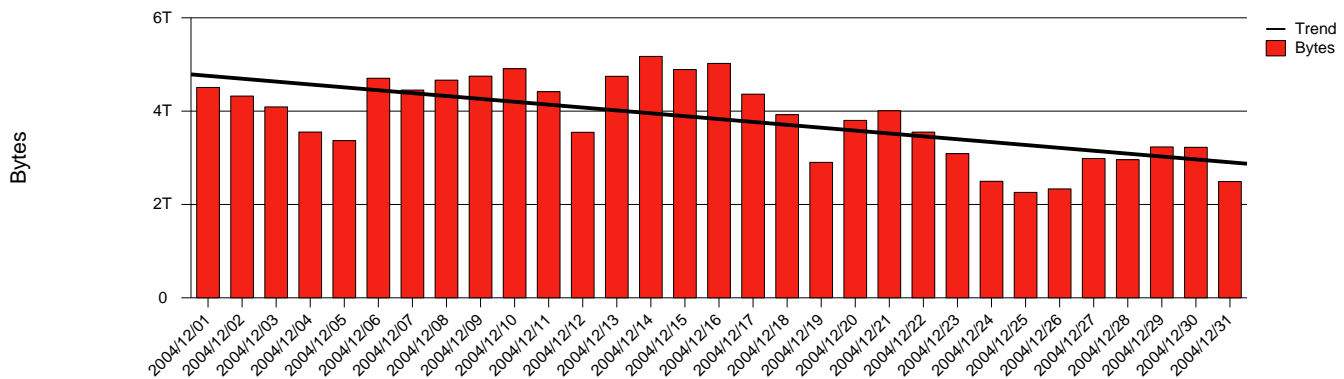

# Umeå - UMU - Monthly Health Report

LAN/WAN

Report for 2004/12/31

Total Network Volume by Month

Total Network Volume by Week

Total Network Volume by Day

Situations to Watch

Rank	Element Name	Variable	Threshold Value	Monthly Average		Days to (from) Threshold
				Actual	Predicted	
1	umu1-SRP(Out)	Volume (Bandwidth %)	80.000	9.689	9.239	Increasing
2	umu1-SRP(In)	Volume (Bandwidth %)	80.000	4.572	4.077	Increasing
3	umu1-SRP(In)	Errors (% Frames)	5.000	0.000	0.000	Decreasing
4	umu2-SRP(In)	Volume (Bandwidth %)	80.000	0.003	0.000	Decreasing
5	umu2-SRP(In)	Errors (% Frames)	5.000	0.000	0.000	Decreasing
6	umu2-SRP(Out)	Volume (Bandwidth %)	80.000	0.001	0.000	Decreasing