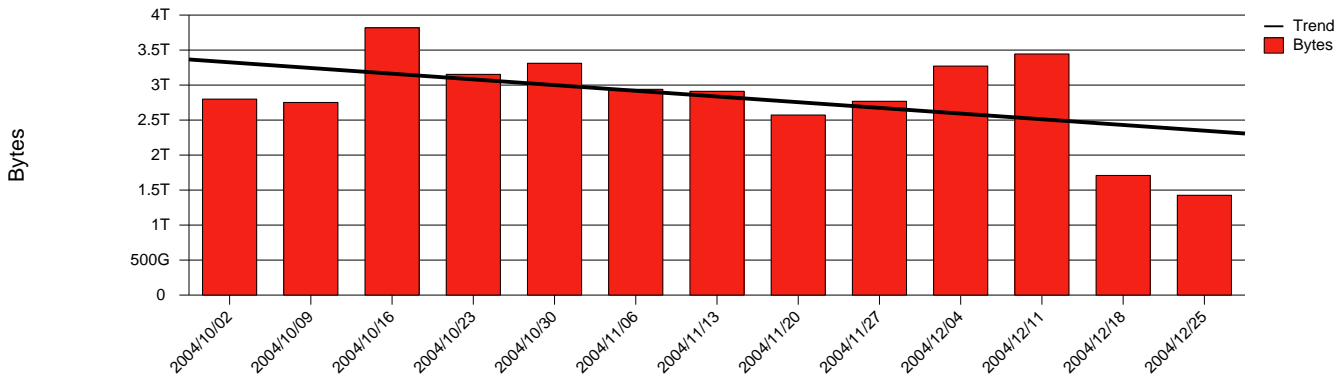

# Trollhättan - HTU - Monthly Health Report

LAN/WAN

Report for 2004/12/31

Total Network Volume by Month

Total Network Volume by Week

Total Network Volume by Day

Situations to Watch

Rank	Element Name	Variable	Threshold	Monthly Average		Days to (from) Threshold
			Value	Actual	Predicted	
1	htu2-SRP(In)	Errors (% Frames)	5.000	0.005	0.134	Increasing
2	htu2-SRP(Out)	Volume (Bandwidth %)	80.000	0.264	0.304	Increasing
3	htu1-SRP(In)	Volume (Bandwidth %)	80.000	0.777	0.845	Increasing
4	htu1-SRP(Out)	Volume (Bandwidth %)	80.000	0.280	0.232	Increasing
5	htu1-SRP(In)	Errors (% Frames)	5.000	0.000	0.000	Increasing
6	htu2-SRP(In)	Volume (Bandwidth %)	80.000	0.000	0.000	Increasing