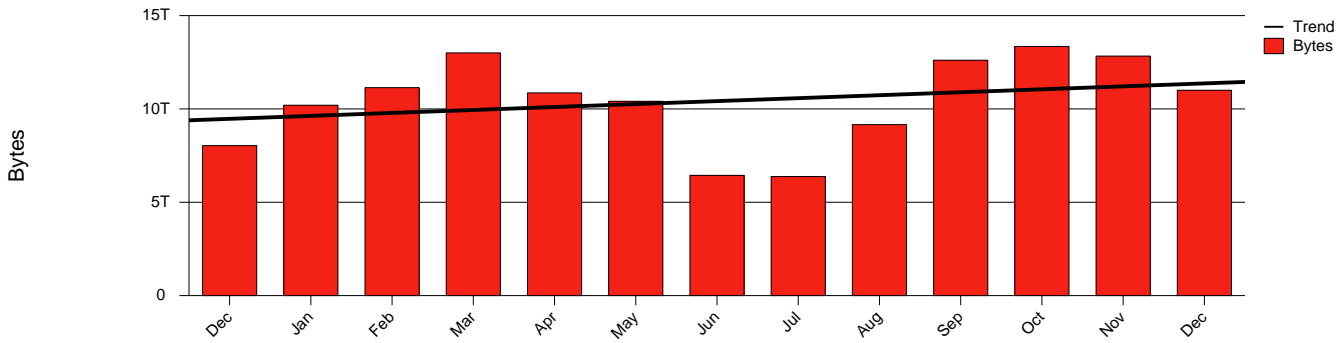

# Trollhättan - HTU - Monthly Health Report

LAN/WAN

Report for 2004/12/31

Total Network Volume by Month

Total Network Volume by Week

Total Network Volume by Day

Situations to Watch

Rank	Element Name	Variable	Threshold	Monthly Average		Days to (from) Threshold
			Value	Actual	Predicted	
1	htu2-SRP(In)	Errors (% Frames)	5.000	0.005	0.134	Increasing
2	htu2-SRP(Out)	Volume (Bandwidth %)	80.000	0.264	0.304	Increasing
3	htu1-SRP(In)	Volume (Bandwidth %)	80.000	0.777	0.845	Increasing
4	htu1-SRP(Out)	Volume (Bandwidth %)	80.000	0.280	0.232	Increasing
5	htu1-SRP(In)	Errors (% Frames)	5.000	0.000	0.000	Increasing
6	htu2-SRP(In)	Volume (Bandwidth %)	80.000	0.000	0.000	Increasing