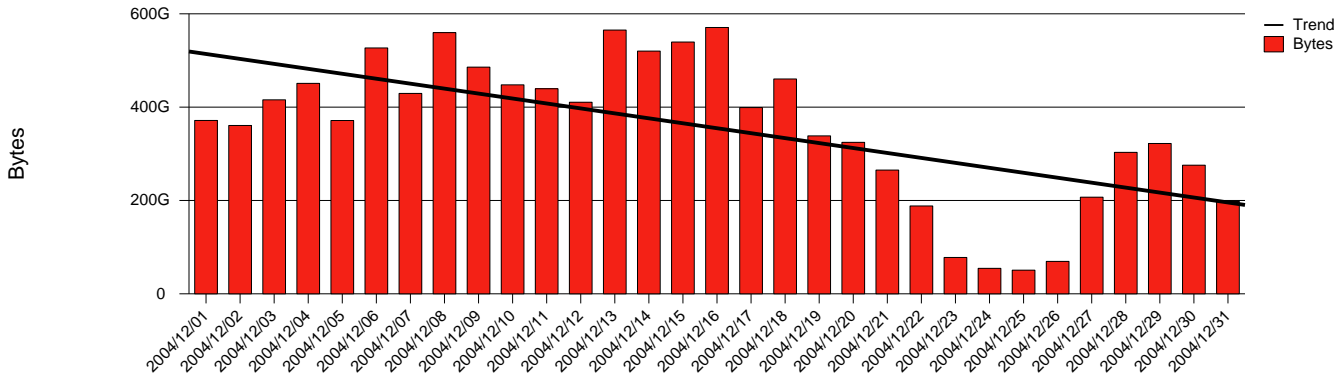

# Trollhättan - HTU - Monthly Health Report

LAN/WAN

Report for 2004/12/31

Total Network Volume by Month

Total Network Volume by Week

Total Network Volume by Day

Situations to Watch

Rank	Element Name	Variable	Threshold	Monthly Average		Days to (from) Threshold
			Value	Actual	Predicted	
1	htu2-SRP(In)	Errors (% Frames)	5.000	0.005	0.134	Increasing
2	htu2-SRP(Out)	Volume (Bandwidth %)	80.000	0.264	0.304	Increasing
3	htu1-SRP(In)	Volume (Bandwidth %)	80.000	0.777	0.845	Increasing
4	htu1-SRP(Out)	Volume (Bandwidth %)	80.000	0.280	0.232	Increasing
5	htu1-SRP(In)	Errors (% Frames)	5.000	0.000	0.000	Increasing
6	htu2-SRP(In)	Volume (Bandwidth %)	80.000	0.000	0.000	Increasing