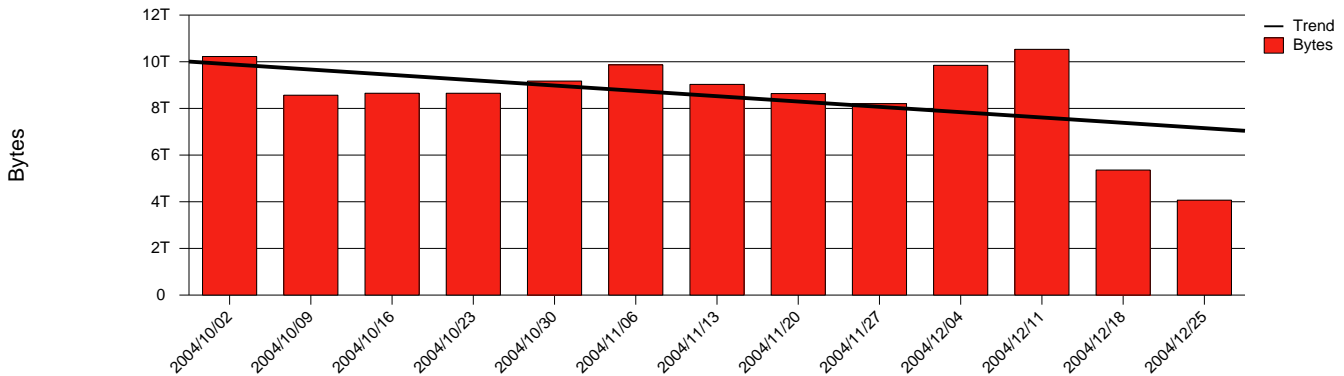

Skövde - HIS - Monthly Health Report

LAN/WAN

Report for 2004/12/31

Total Network Volume by Month

Total Network Volume by Week

Total Network Volume by Day

Situations to Watch

Rank	Element Name	Variable	Threshold	Monthly Average		Days to (from) Threshold
			Value	Actual	Predicted	
1	his2-SRP(Out)	Volume (Bandwidth %)	80.000	2.203	2.777	Increasing
2	his1-SRP(In)	Volume (Bandwidth %)	80.000	1.334	1.716	Increasing
3	his2-SRP(In)	Errors (% Frames)	5.000	0.000	0.085	Increasing
4	his1-SRP(In)	Errors (% Frames)	5.000	0.000	0.000	Increasing
5	his1-SRP(Out)	Volume (Bandwidth %)	80.000	0.519	0.046	Decreasing
6	his2-SRP(In)	Volume (Bandwidth %)	80.000	0.005	0.000	Decreasing