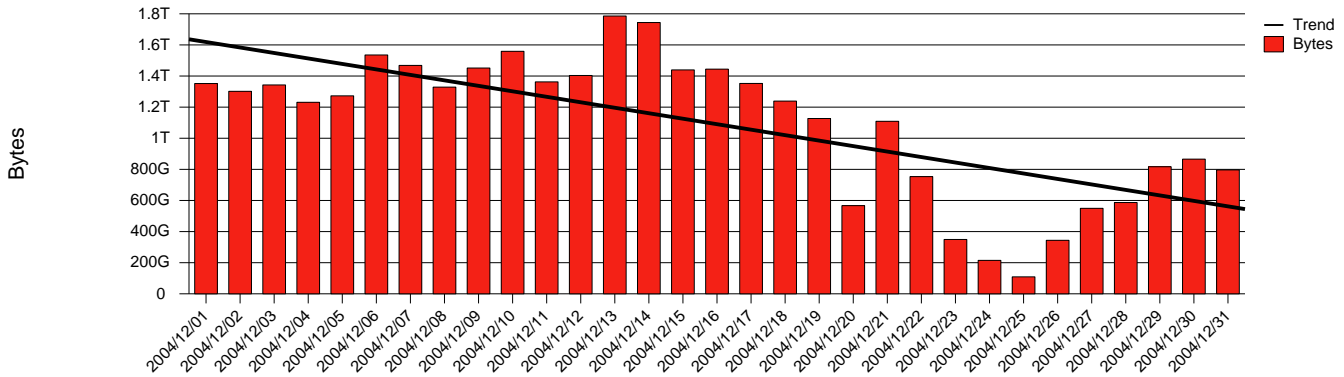

Skövde - HIS - Monthly Health Report

LAN/WAN

Report for 2004/12/31

Total Network Volume by Month

Total Network Volume by Week

Total Network Volume by Day

Situations to Watch

Rank	Element Name	Variable	Threshold	Monthly Average		Days to (from) Threshold
			Value	Actual	Predicted	
1	his2-SRP(Out)	Volume (Bandwidth %)	80.000	2.203	2.777	Increasing
2	his1-SRP(In)	Volume (Bandwidth %)	80.000	1.334	1.716	Increasing
3	his2-SRP(In)	Errors (% Frames)	5.000	0.000	0.085	Increasing
4	his1-SRP(In)	Errors (% Frames)	5.000	0.000	0.000	Increasing
5	his1-SRP(Out)	Volume (Bandwidth %)	80.000	0.519	0.046	Decreasing
6	his2-SRP(In)	Volume (Bandwidth %)	80.000	0.005	0.000	Decreasing