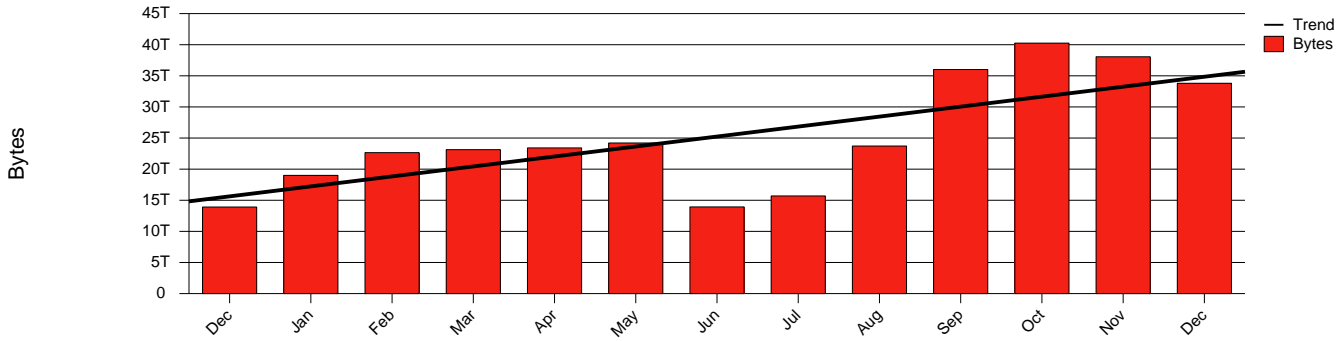

Skövde - HIS - Monthly Health Report

LAN/WAN

Report for 2004/12/31

Total Network Volume by Month

Total Network Volume by Week

Total Network Volume by Day

Situations to Watch

Rank	Element Name	Variable	Threshold	Monthly Average		Days to (from) Threshold
			Value	Actual	Predicted	
1	his2-SRP(Out)	Volume (Bandwidth %)	80.000	2.203	2.777	Increasing
2	his1-SRP(In)	Volume (Bandwidth %)	80.000	1.334	1.716	Increasing
3	his2-SRP(In)	Errors (% Frames)	5.000	0.000	0.085	Increasing
4	his1-SRP(In)	Errors (% Frames)	5.000	0.000	0.000	Increasing
5	his1-SRP(Out)	Volume (Bandwidth %)	80.000	0.519	0.046	Decreasing
6	his2-SRP(In)	Volume (Bandwidth %)	80.000	0.005	0.000	Decreasing