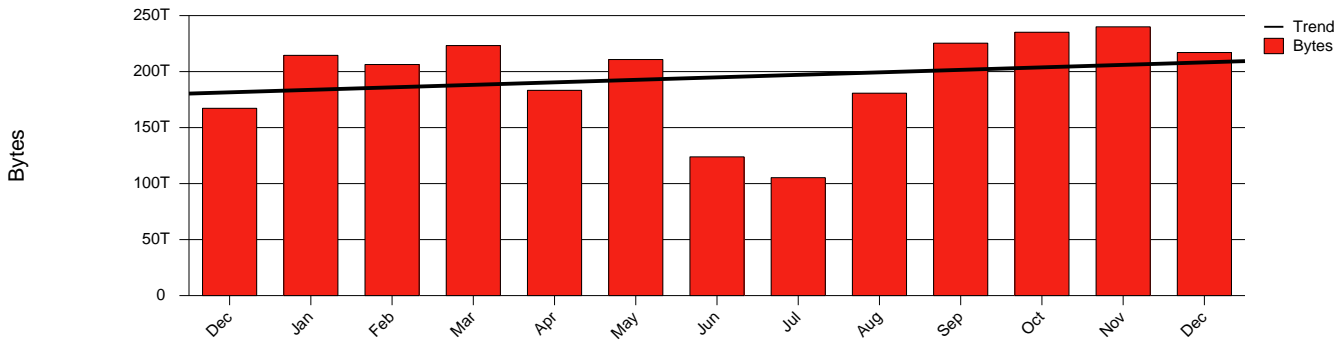

Linköping - LIU - Monthly Health Report

LAN/WAN

Report for 2004/12/31

Total Network Volume by Month

Total Network Volume by Week

Total Network Volume by Day

Situations to Watch

Rank	Element Name	Variable	Threshold	Monthly Average		Days to (from) Threshold
			Value	Actual	Predicted	
1	liu2-SRP(In)	Volume (Bandwidth %)	80.000	10.455	10.652	Increasing
2	liu2-SRP(Out)	Volume (Bandwidth %)	80.000	15.616	14.280	Increasing
3	liu1-SRP(Out)	Volume (Bandwidth %)	80.000	0.001	0.378	Increasing
4	liu1-SRP(In)	Volume (Bandwidth %)	80.000	0.002	0.212	Increasing
5	liu1-SRP(In)	Discards (% Frames)	10.000	0.000	0.000	Increasing
6	liu2-SRP(Out)	Discards (% Frames)	10.000	0.000	0.000	Increasing
7	liu1-SRP(In)	Errors (% Frames)	5.000	0.060	0.000	Decreasing