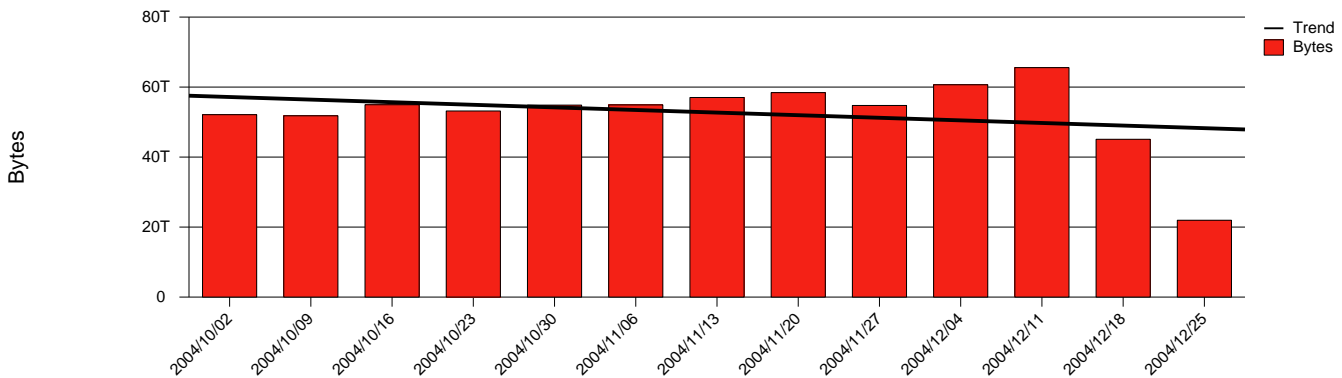

Linköping - LIU - Monthly Health Report

LAN/WAN

Report for 2004/12/31

Total Network Volume by Month

Total Network Volume by Week

Total Network Volume by Day

Situations to Watch

Rank	Element Name	Variable	Threshold	Monthly Average		Days to (from) Threshold
			Value	Actual	Predicted	
1	liu2-SRP(In)	Volume (Bandwidth %)	80.000	10.455	10.652	Increasing
2	liu2-SRP(Out)	Volume (Bandwidth %)	80.000	15.616	14.280	Increasing
3	liu1-SRP(Out)	Volume (Bandwidth %)	80.000	0.001	0.378	Increasing
4	liu1-SRP(In)	Volume (Bandwidth %)	80.000	0.002	0.212	Increasing
5	liu1-SRP(In)	Discards (% Frames)	10.000	0.000	0.000	Increasing
6	liu2-SRP(Out)	Discards (% Frames)	10.000	0.000	0.000	Increasing
7	liu1-SRP(In)	Errors (% Frames)	5.000	0.060	0.000	Decreasing