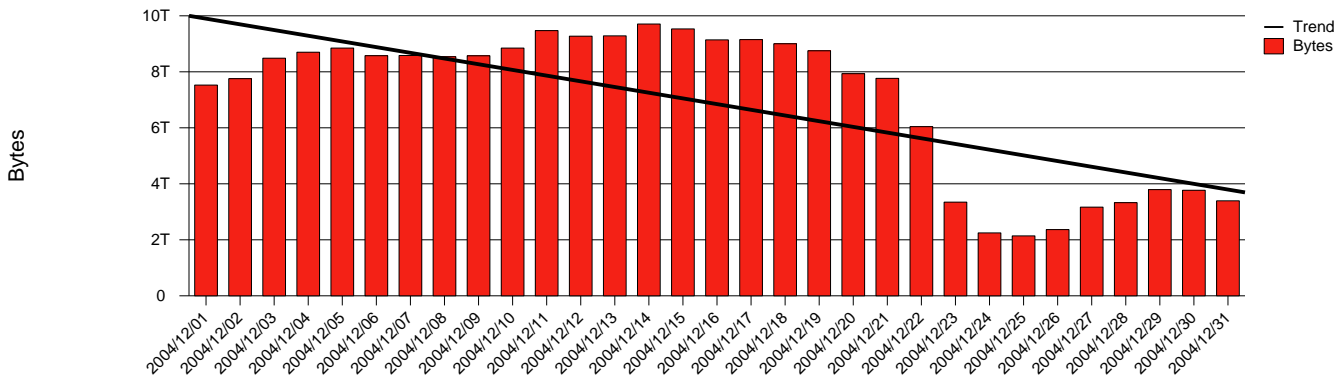

Linköping - LIU - Monthly Health Report

LAN/WAN

Report for 2004/12/31

Total Network Volume by Month

Total Network Volume by Week

Total Network Volume by Day

Situations to Watch

Rank	Element Name	Variable	Threshold	Monthly Average		Days to (from) Threshold
			Value	Actual	Predicted	
1	liu2-SRP(In)	Volume (Bandwidth %)	80.000	10.455	10.652	Increasing
2	liu2-SRP(Out)	Volume (Bandwidth %)	80.000	15.616	14.280	Increasing
3	liu1-SRP(Out)	Volume (Bandwidth %)	80.000	0.001	0.378	Increasing
4	liu1-SRP(In)	Volume (Bandwidth %)	80.000	0.002	0.212	Increasing
5	liu1-SRP(In)	Discards (% Frames)	10.000	0.000	0.000	Increasing
6	liu2-SRP(Out)	Discards (% Frames)	10.000	0.000	0.000	Increasing
7	liu1-SRP(In)	Errors (% Frames)	5.000	0.060	0.000	Decreasing