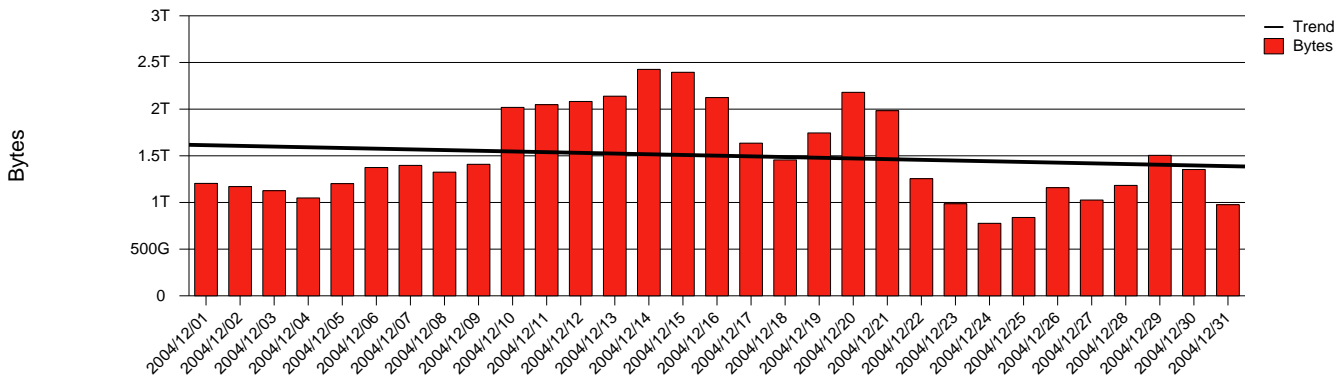

Kristianstad - HKR - Monthly Health Report

LAN/WAN

Report for 2004/12/31

Total Network Volume by Month

Total Network Volume by Week

Total Network Volume by Day

Situations to Watch

Rank	Element Name	Variable	Threshold	Monthly Average		Days to (from) Threshold
			Value	Actual	Predicted	
1	hkr2-SRP(In)	Errors (% Frames)	5.000	0.000	0.169	Increasing
2	hkr1-SRP(Out)	Volume (Bandwidth %)	80.000	2.868	3.416	Increasing
3	hkr2-SRP(In)	Volume (Bandwidth %)	80.000	1.059	0.276	Increasing
4	hkr2-SRP(Out)	Volume (Bandwidth %)	80.000	0.791	0.201	Increasing
5	hkr1-SRP(In)	Volume (Bandwidth %)	80.000	0.875	1.133	Increasing
6	hkr1-SRP(In)	Errors (% Frames)	5.000	0.000	0.000	Increasing