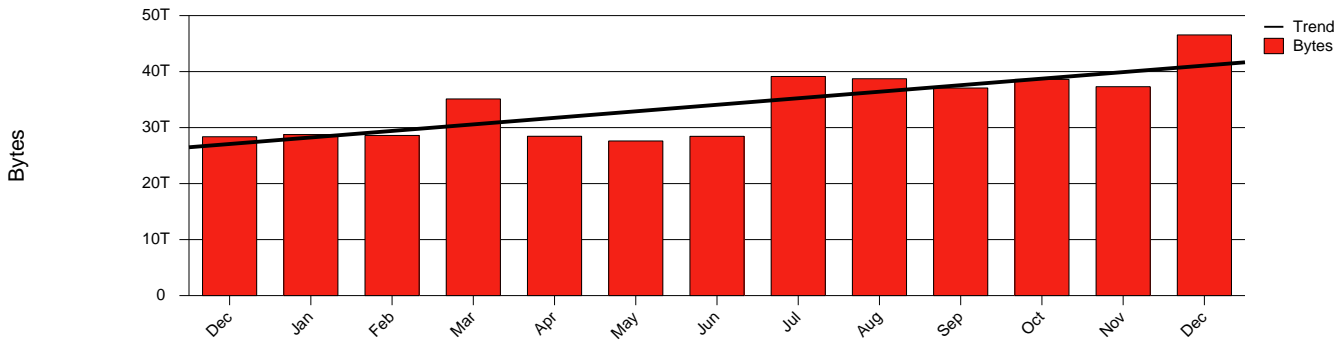

Kristianstad - HKR - Monthly Health Report

LAN/WAN

Report for 2004/12/31

Total Network Volume by Month

Total Network Volume by Week

Total Network Volume by Day

Situations to Watch

Rank	Element Name	Variable	Threshold	Monthly Average		Days to (from) Threshold
			Value	Actual	Predicted	
1	hkr2-SRP(In)	Errors (% Frames)	5.000	0.000	0.169	Increasing
2	hkr1-SRP(Out)	Volume (Bandwidth %)	80.000	2.868	3.416	Increasing
3	hkr2-SRP(In)	Volume (Bandwidth %)	80.000	1.059	0.276	Increasing
4	hkr2-SRP(Out)	Volume (Bandwidth %)	80.000	0.791	0.201	Increasing
5	hkr1-SRP(In)	Volume (Bandwidth %)	80.000	0.875	1.133	Increasing
6	hkr1-SRP(In)	Errors (% Frames)	5.000	0.000	0.000	Increasing