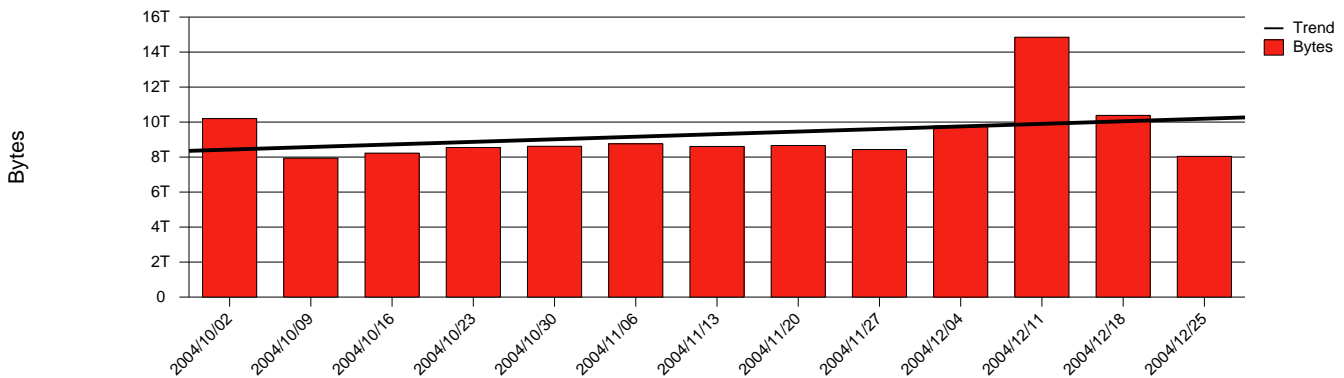

Kristianstad - HKR - Monthly Health Report

LAN/WAN

Report for 2004/12/31

Total Network Volume by Month

Total Network Volume by Week

Total Network Volume by Day

Situations to Watch

Rank	Element Name	Variable	Threshold	Monthly Average		Days to (from) Threshold
			Value	Actual	Predicted	
1	hkr2-SRP(In)	Errors (% Frames)	5.000	0.000	0.169	Increasing
2	hkr1-SRP(Out)	Volume (Bandwidth %)	80.000	2.868	3.416	Increasing
3	hkr2-SRP(In)	Volume (Bandwidth %)	80.000	1.059	0.276	Increasing
4	hkr2-SRP(Out)	Volume (Bandwidth %)	80.000	0.791	0.201	Increasing
5	hkr1-SRP(In)	Volume (Bandwidth %)	80.000	0.875	1.133	Increasing
6	hkr1-SRP(In)	Errors (% Frames)	5.000	0.000	0.000	Increasing